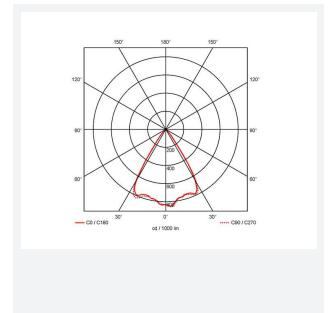

PRODUCT FEATURES

- IP44 compact high performance architectural downlight suitable for commercial, hospitality and retail applications
- Mirror finished anodized reflector
- Remote driver with plug and play connection
- Powered by Tridonic
- Die-cast aluminium construction, powder coated and 30° cut-off angle
- Anti-glare design to create visual comfort
- Dimmable and emergency options

GENERAL INFORMATION	
Wattage	21W
Lumens Delivered	1400lm
Lm/W	66lm/W
Beam Angle	65
CRI	90
CCT	3000K
Input	220/240V
Operating Temp	0°C - 25°C
SDCM	3
UGR	17
Cut-Out Size	125mm
Product Weight without Packaging	0.794 kg

TECHNICAL INFORMATION	
Light Source	LED
Colour / Finish	White
IP Rating	IP44
Class Protection	2
Internal / External	Internal
Surface / Recessed / Suspended	Recessed
Lumen Depreciation	L80 60,000h
Warranty (Years)	5
CE Mark	Yes
Diameter	138 mm
Height	105 mm