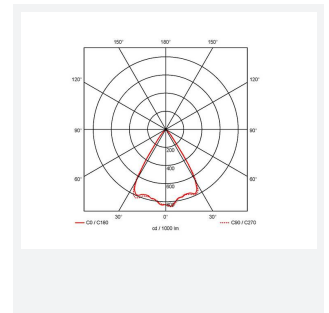

PRODUCT FEATURES

- IP44 compact high performance architectural downlight suitable for commercial, hospitality and retail applications
- Mirror finished anodized reflector
- Remote driver with plug and play connection
- Powered by Tridonic
- Die-cast aluminium construction, powder coated and 30° cut-off angle
- Anti-glare design to create visual comfort
- Dimmable and emergency options

GENERAL INFORMATION	
Wattage	21W
Lumens Delivered	1400lm
Lm/W	66lm/W
Beam Angle	65
CRI	90
CCT	3000K
Input	220-240V
Operating Temp	0°C - 25°C
SDCM	3
UGR	17
Cut-Out Size	125mm
Product Weight without Packaging	0.794 kg

TECHNICAL INFORMATION	
Light Source	LED
Colour / Finish	White
IP Rating	IP44
Class Protection	2
Internal / External	Internal
Surface / Recessed / Suspended	Recessed
Lumen Depreciation	L80 60,000h
Warranty (Years)	5
CE Mark	Yes
Diameter	138 mm
Height	105 mm