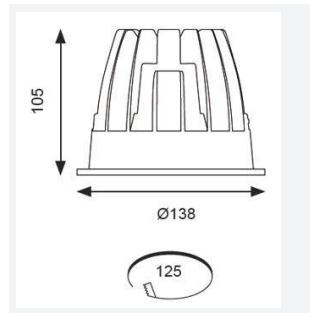

PRODUCT FEATURES

- IP44 compact high performance architectural downlight suitable for commercial, hospitality and retail applications
- Mirror finished anodized reflector
- Remote driver with plug and play connection
- Powered by Tridonic
- Die-cast aluminium construction, powder coated and 30° cut-off angle
- Anti-glare design to create visual comfort
- Dimmable and emergency options

GENERAL INFORMATION	
Wattage	21W
Lumens Delivered	1400lm
Lm/W	66lm/W
Beam Angle	65
CRI	90
CCT	3000K
Input	220-240V
Operating Temp	0°C - 25°C
SDCM	3
UGR	17
Cut-Out Size	125mm
Product Weight without Packaging	0.794 kg

TECHNICAL INFORMATION	
Light Source	LED
Colour / Finish	White
IP Rating	IP44
Class Protection	2
Internal / External	Internal
Surface / Recessed / Suspended	Recessed
Lumen Depreciation	L80 60,000h
Warranty (Years)	5
CE Mark	Yes
Diameter	138 mm
Height	105 mm