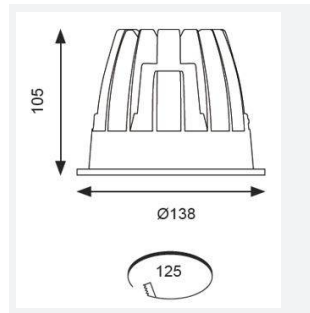

PRODUCT FEATURES

- IP44 compact high performance architectural downlight suitable for commercial, hospitality and retail applications
- Mirror finished anodized reflector
- Remote driver with plug and play connection
- Powered by Tridonic
- Die-cast aluminium construction, powder coated and 30° cut-off angle
- Anti-glare design to create visual comfort
- Dimmable and emergency options

GENERAL INFORMATION	
Wattage	21W
Lumens Delivered	1400lm
Lm/W	66lm/W
Beam Angle	65
CRI	90
CCT	3000K
Input	220-240V
Operating Temp	-20°C - 25°C
SDCM	3
UGR	17
Cut-Out Size	125mm
Product Weight without Packaging	0.794 kg

TECHNICAL INFORMATION	
Light Source	LED
Colour / Finish	White
IP Rating	IP44
Class Protection	2
Internal / External	Internal
Surface / Recessed / Suspended	Recessed
Lumen Depreciation	L80 60,000h
Warranty (Years)	5
CE Mark	Yes
Diameter	138 mm
Height	105 mm