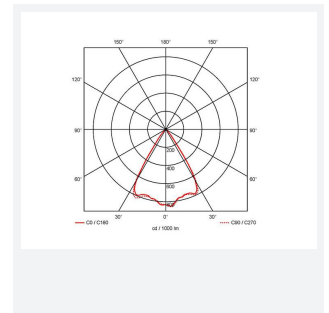

PRODUCT FEATURES

- IP44 compact high performance architectural downlight suitable for commercial, hospitality and retail applications
- Mirror finished anodized reflector
- Remote driver with plug and play connection
- Powered by Tridonic
- Die-cast aluminium construction, powder coated and 30° cut-off angle
- Anti-glare design to create visual comfort
- Dimmable and emergency options

GENERAL INFORMATION	
Wattage	21W
Lumens Delivered	1400lm
Lm/W	66lm/W
Beam Angle	65
CRI	90
CCT	3000K
Input	220-240V
Operating Temp	-20°C - 25°C
SDCM	3
UGR	17
Cut-Out Size	125mm
Product Weight without Packaging	0.794 kg

TECHNICAL INFORMATION	
Light Source	LED
Colour / Finish	White
IP Rating	IP44
Class Protection	2
Internal / External	Internal
Surface / Recessed / Suspended	Recessed
Lumen Depreciation	L80 60,000h
Warranty (Years)	5
CE Mark	Yes
Diameter	138 mm
Height	105 mm