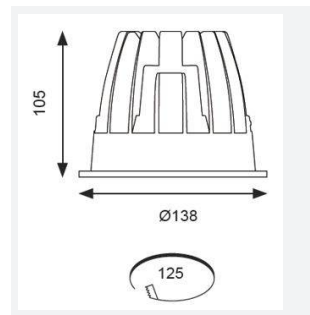

PRODUCT FEATURES

- IP44 compact high performance architectural downlight suitable for commercial, hospitality and retail applications
- Mirror finished anodized reflector
- Remote driver with plug and play connection
- Powered by Tridonic
- Die-cast aluminium construction, powder coated and 30° cut-off angle
- Anti-glare design to create visual comfort
- Dimmable and emergency options

GENERAL INFORMATION	
Wattage	21W
Lumens Delivered	1400lm
Lm/W	66lm/W
Beam Angle	65
CRI	90
CCT	3000K
Input	220/240V
Operating Temp	-20°C - 25°C
SDCM	3
UGR	17
Cut-Out Size	125mm
Product Weight without Packaging	0.794 kg

TECHNICAL INFORMATION	
Light Source	LED
Colour / Finish	White
IP Rating	IP44
Class Protection	2
Internal / External	Internal
Surface / Recessed / Suspended	Recessed
Lumen Depreciation	L80 60,000h
Warranty (Years)	5
CE Mark	Yes
Diameter	138 mm
Height	105 mm