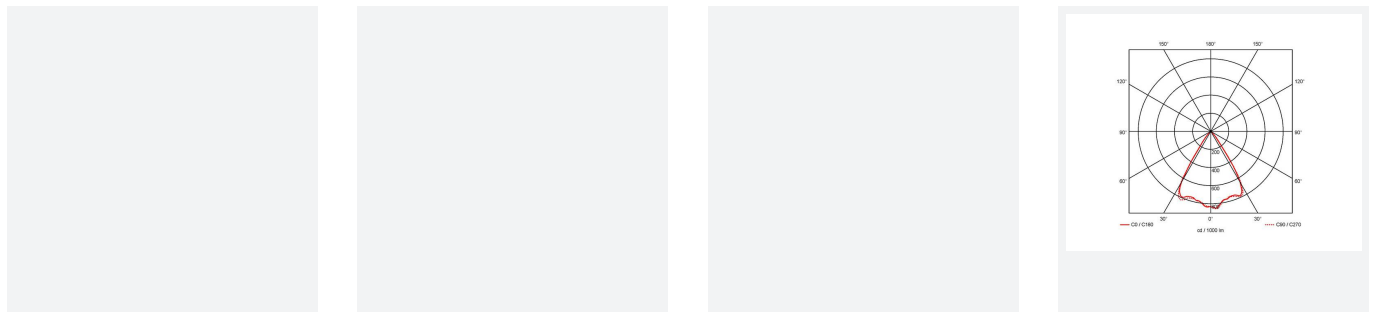

Unity 125

Category	Downlights
Application	Ancillary, Commercial, Education, Hospitality, Residential, Retail
Specification	Architectural

Code: AULED125D/WW/DD3/SM3

- IP44 compact high performance architectural downlight suitable for commercial, hospitality and retail applications
- Mirror finished anodized reflector
- Remote driver with plug and play connection
- Powered by Tridonic
- Die-cast aluminium construction, powder coated and 30° cut-off angle
- Anti-glare design to create visual comfort
- Dimmable and emergency options

GENERAL INFORMATION	
Wattage	21W
Lumens Delivered	1400lm
Lm/W	66lm/W
Beam Angle	65
CRI	90
CCT	4000K
Input	220-240V
Operating Temp	0°C - 25°C
SDCM	3
UGR	17
Cut-Out Size	125mm

TECHNICAL INFORMATION	
Light Source	LED
Colour / Finish	White
IP Rating	IP44
Class Protection	2
Internal / External	Internal
Surface / Recessed / Suspended	Recessed
Lumen Depreciation	L80 60,000h
Warranty (Years)	5
CE Mark	Yes
Diameter	138 mm
Height	105 mm