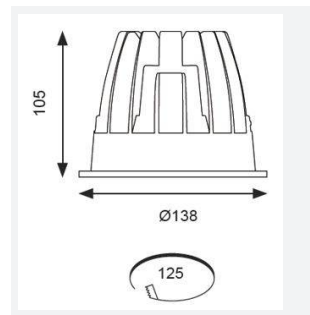

PRODUCT FEATURES

- IP44 compact high performance architectural downlight suitable for commercial, hospitality and retail applications
- Mirror finished anodized reflector
- Remote driver with plug and play connection
- Powered by Tridonic
- Die-cast aluminium construction, powder coated and 30° cut-off angle
- Anti-glare design to create visual comfort
- Dimmable and emergency options

GENERAL INFORMATION	
Wattage	21W
Lumens Delivered	1400lm
Lm/W	66lm/W
Beam Angle	65
CRI	90
CCT	3000K
Input	220-240V
Operating Temp	0°C - 25°C
SDCM	3
UGR	17
Cut-Out Size	125mm
Product Weight without Packaging	0.794 kg

TECHNICAL INFORMATION	
Light Source	LED
Colour / Finish	White
IP Rating	IP44
Class Protection	2
Internal / External	Internal
Surface / Recessed / Suspended	Recessed
Lumen Depreciation	L80 60,000h
Warranty (Years)	5
CE Mark	Yes
Diameter	138 mm
Height	105 mm