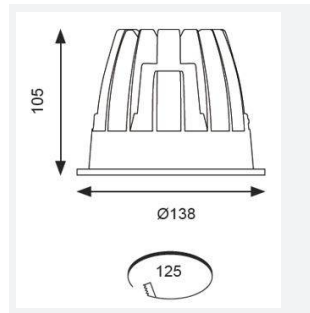

PRODUCT FEATURES

- IP44 compact high performance architectural downlight suitable for commercial, hospitality and retail applications
- Mirror finished anodized reflector
- Remote driver with plug and play connection
- Powered by Tridonic
- Die-cast aluminium construction, powder coated and 30° cut-off angle
- Anti-glare design to create visual comfort
- Dimmable and emergency options

GENERAL INFORMATION	
Wattage	21W
Lumens Delivered	1400lm
Lm/W	66lm/W
Beam Angle	65
CRI	90
CCT	3000K
Input	220/240V
Operating Temp	0°C - 25°C
SDCM	3
UGR	17
Cut-Out Size	125mm
Product Weight without Packaging	0.794 kg

TECHNICAL INFORMATION	
Light Source	LED
Colour / Finish	White
IP Rating	IP44
Class Protection	2
Internal / External	Internal
Surface / Recessed / Suspended	Recessed
Lumen Depreciation	L80 60,000h
Warranty (Years)	5
CE Mark	Yes
Diameter	138 mm
Height	105 mm