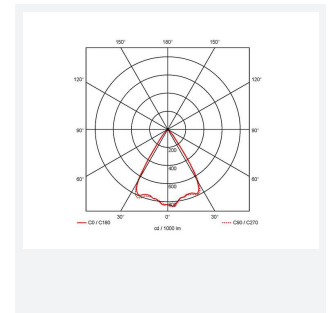

PRODUCT FEATURES

- IP44 compact high performance architectural downlight suitable for commercial, hospitality and retail applications
- Mirror finished anodized reflector
- Remote driver with plug and play connection
- Powered by Tridonic
- Die-cast aluminium construction, powder coated and 30° cut-off angle
- Anti-glare design to create visual comfort
- Dimmable and emergency options

GENERAL INFORMATION	
Wattage	21W
Lumens Delivered	1400lm
Lm/W	66lm/W
Beam Angle	65
CRI	90
CCT	3000K
Input	220/240V
Operating Temp	0°C - 25°C
SDCM	3
UGR	17
Cut-Out Size	125mm
Product Weight without Packaging	0.794 kg

TECHNICAL INFORMATION	
Light Source	LED
Colour / Finish	White
IP Rating	IP44
Class Protection	2
Internal / External	Internal
Surface / Recessed / Suspended	Recessed
Lumen Depreciation	L80 60,000h
Warranty (Years)	5
CE Mark	Yes
Diameter	138 mm
Height	105 mm