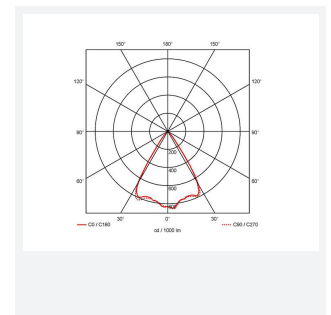

PRODUCT FEATURES

- IP44 compact high performance architectural downlight suitable for commercial, hospitality and retail applications
- Mirror finished anodized reflector
- Remote driver with plug and play connection
- Powered by Tridonic
- Die-cast aluminium construction, powder coated and 30° cut-off angle
- Anti-glare design to create visual comfort
- Dimmable and emergency options

GENERAL INFORMATION	
Wattage	21W
Lumens Delivered	1400lm
Lm/W	66lm/W
Beam Angle	65
CRI	90
CCT	3000K
Input	220-240V
Operating Temp	0°C - 25°C
SDCM	3
UGR	17
Cut-Out Size	125mm
Product Weight without Packaging	0.794 kg

TECHNICAL INFORMATION	
Light Source	LED
Colour / Finish	White
IP Rating	IP44
Class Protection	2
Internal / External	Internal
Surface / Recessed / Suspended	Recessed
Lumen Depreciation	L80 60,000h
Warranty (Years)	5
CE Mark	Yes
Diameter	138 mm
Height	105 mm