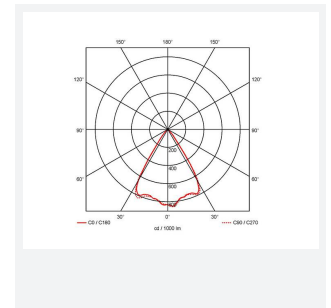

PRODUCT FEATURES

- IP44 compact high performance architectural downlight suitable for commercial, hospitality and retail applications
- Mirror finished anodized reflector
- Remote driver with plug and play connection
- Powered by Tridonic
- Die-cast aluminium construction, powder coated and 30° cut-off angle
- Anti-glare design to create visual comfort
- Dimmable and emergency options

GENERAL INFORMATION	
Wattage	21W
Lumens Delivered	1400lm
Lm/W	66lm/W
Beam Angle	65
CRI	90
CCT	3000K
Input	220/240V
Operating Temp	-20°C - 25°C
SDCM	3
UGR	17
Cut-Out Size	125mm
Product Weight without Packaging	0.01 kg

TECHNICAL INFORMATION	
Light Source	LED
Colour / Finish	White
IP Rating	IP44
Class Protection	2
Internal / External	Internal
Surface / Recessed / Suspended	Recessed
Lumen Depreciation	L80 60,000h
Warranty (Years)	5
CE Mark	Yes
Diameter	138 mm
Height	105 mm