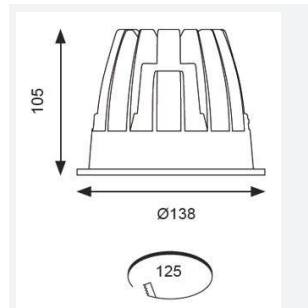

PRODUCT FEATURES

- IP44 compact high performance architectural downlight suitable for commercial, hospitality and retail applications
- Mirror finished anodized reflector
- Remote driver with plug and play connection
- Powered by Tridonic
- Die-cast aluminium construction, powder coated and 30° cut-off angle
- Anti-glare design to create visual comfort
- Dimmable and emergency options

GENERAL INFORMATION	
Wattage	21W
Lumens Delivered	1400lm
Lm/W	66lm/W
Beam Angle	65
CRI	90
CCT	3000K
Input	220-240V
Operating Temp	-20°C - 25°C
SDCM	3
UGR	17
Cut-Out Size	125mm
Product Weight without Packaging	0.01 kg

TECHNICAL INFORMATION	
Light Source	LED
Colour / Finish	White
IP Rating	IP44
Class Protection	2
Internal / External	Internal
Surface / Recessed / Suspended	Recessed
Lumen Depreciation	L80 60,000h
Warranty (Years)	5
CE Mark	Yes
Diameter	138 mm
Height	105 mm