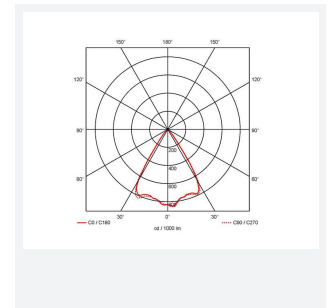

PRODUCT FEATURES

- IP44 compact high performance architectural downlight suitable for commercial, hospitality and retail applications
- Mirror finished anodized reflector
- Remote driver with plug and play connection
- Powered by Tridonic
- Die-cast aluminium construction, powder coated and 30° cut-off angle
- Anti-glare design to create visual comfort
- Dimmable and emergency options

GENERAL INFORMATION	
Wattage	21W
Lumens Delivered	1400lm
Lm/W	66lm/W
Beam Angle	65
CRI	90
CCT	3000K
Input	220-240V
Operating Temp	-20°C - 25°C
SDCM	3
UGR	17
Cut-Out Size	125mm
Product Weight without Packaging	0.01 kg

TECHNICAL INFORMATION	
Light Source	LED
Colour / Finish	White
IP Rating	IP44
Class Protection	2
Internal / External	Internal
Surface / Recessed / Suspended	Recessed
Lumen Depreciation	L80 60,000h
Warranty (Years)	5
CE Mark	Yes
Diameter	138 mm
Height	105 mm