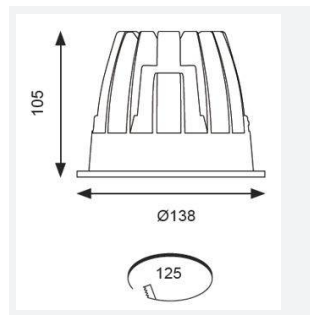

PRODUCT FEATURES

- IP44 compact high performance architectural downlight suitable for commercial, hospitality and retail applications
- Mirror finished anodized reflector
- Remote driver with plug and play connection
- Powered by Tridonic
- Die-cast aluminium construction, powder coated and 30° cut-off angle
- Anti-glare design to create visual comfort
- Dimmable and emergency options

GENERAL INFORMATION	
Wattage	21W
Lumens Delivered	1400lm
Lm/W	66lm/W
Beam Angle	65
CRI	90
CCT	3000K
Input	220/240V
Operating Temp	0°C - 25°C
SDCM	3
UGR	17
Cut-Out Size	125mm
Product Weight without Packaging	0.01 kg

TECHNICAL INFORMATION	
Light Source	LED
Colour / Finish	White
IP Rating	IP44
Class Protection	2
Internal / External	Internal
Surface / Recessed / Suspended	Recessed
Lumen Depreciation	L80 60,000h
Warranty (Years)	5
CE Mark	Yes
Diameter	138 mm
Height	105 mm