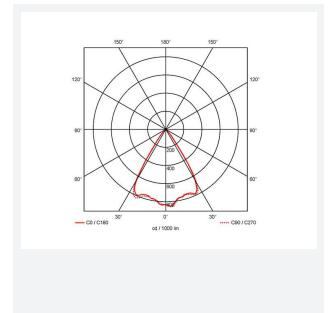

PRODUCT FEATURES

- IP44 compact high performance architectural downlight suitable for commercial, hospitality and retail applications
- Mirror finished anodized reflector
- Remote driver with plug and play connection
- Powered by Tridonic
- Die-cast aluminium construction, powder coated and 30° cut-off angle
- Anti-glare design to create visual comfort
- Dimmable and emergency options

GENERAL INFORMATION	
Wattage	21W
Lumens Delivered	1400lm
Lm/W	66lm/W
Beam Angle	65
CRI	90
CCT	3000K
Input	220-240V
Operating Temp	0°C - 25°C
SDCM	3
UGR	17
Cut-Out Size	125mm
Product Weight without Packaging	0.01 kg

TECHNICAL INFORMATION	
Light Source	LED
Colour / Finish	White
IP Rating	IP44
Class Protection	2
Internal / External	Internal
Surface / Recessed / Suspended	Recessed
Lumen Depreciation	L80 60,000h
Warranty (Years)	5
CE Mark	Yes
Diameter	138 mm
Height	105 mm