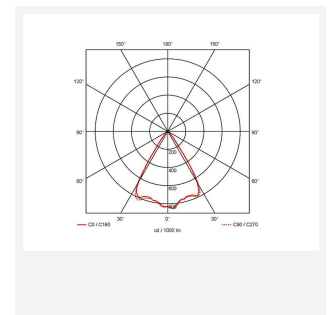

PRODUCT FEATURES

- IP44 compact high performance architectural downlight suitable for commercial, hospitality and retail applications
- Mirror finished anodized reflector
- Remote driver with plug and play connection
- Powered by Tridonic
- Die-cast aluminium construction, powder coated and 30° cut-off angle
- Anti-glare design to create visual comfort
- Dimmable and emergency options

GENERAL INFORMATION	
Wattage	21W
Lumens Delivered	1400lm
Lm/W	66lm/W
Beam Angle	65
CRI	90
CCT	3000K
Input	220/240V
Operating Temp	0°C - 25°C
SDCM	3
UGR	17
Cut-Out Size	125mm
Product Weight without Packaging	0.01 kg

TECHNICAL INFORMATION	
Light Source	LED
Colour / Finish	White
IP Rating	IP44
Class Protection	2
Internal / External	Internal
Surface / Recessed / Suspended	Recessed
Lumen Depreciation	L80 60,000h
Warranty (Years)	5
CE Mark	Yes
Diameter	138 mm
Height	105 mm