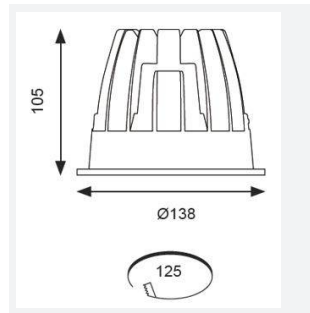

PRODUCT FEATURES

- IP44 compact high performance architectural downlight suitable for commercial, hospitality and retail applications
- Mirror finished anodized reflector
- Remote driver with plug and play connection
- Powered by Tridonic
- Die-cast aluminium construction, powder coated and 30° cut-off angle
- Anti-glare design to create visual comfort
- Dimmable and emergency options

GENERAL INFORMATION	
Wattage	21W
Lumens Delivered	1400lm
Lm/W	66lm/W
Beam Angle	65
CRI	90
CCT	3000K
Input	220-240V
Operating Temp	0°C - 25°C
SDCM	3
UGR	17
Cut-Out Size	125mm
Product Weight without Packaging	0.01 kg

TECHNICAL INFORMATION	
Light Source	LED
Colour / Finish	White
IP Rating	IP44
Class Protection	2
Internal / External	Internal
Surface / Recessed / Suspended	Recessed
Lumen Depreciation	L80 60,000h
Warranty (Years)	5
CE Mark	Yes
Diameter	138 mm
Height	105 mm