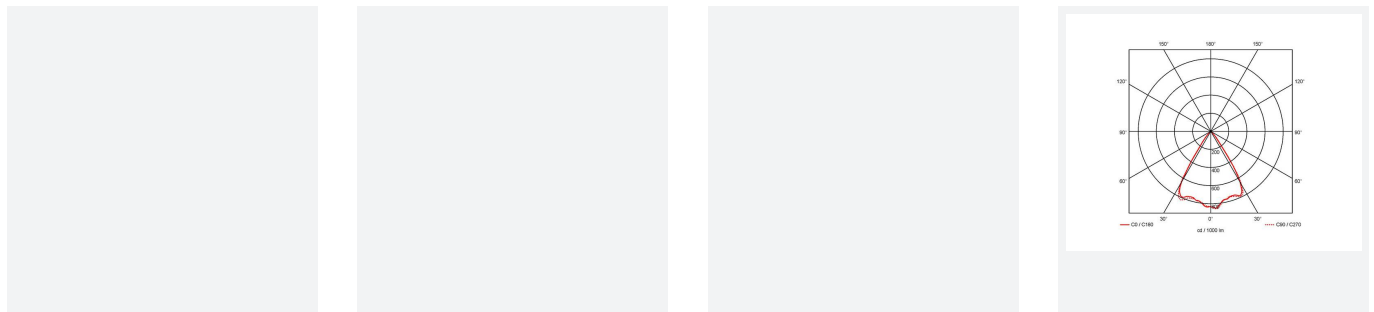

Unity 125

Category	Downlights
Application	Ancillary, Commercial, Education, Hospitality, Residential, Retail
Specification	Architectural

Code: AULED125D/WW/DD1/DM3

- IP44 compact high performance architectural downlight suitable for commercial, hospitality and retail applications
- Mirror finished anodized reflector
- Remote driver with plug and play connection
- Powered by Tridonic
- Die-cast aluminium construction, powder coated and 30° cut-off angle
- Anti-glare design to create visual comfort
- Dimmable and emergency options

GENERAL INFORMATION	
Wattage	21W
Lumens Delivered	1400lm
Lm/W	66lm/W
Beam Angle	65
CRI	90
CCT	4000K
Input	220-240V
Operating Temp	0°C - 25°C
SDCM	3
UGR	17
Cut-Out Size	125mm

TECHNICAL INFORMATION	
Light Source	LED
Colour / Finish	White
IP Rating	IP44
Class Protection	2
Internal / External	Internal
Surface / Recessed / Suspended	Recessed
Lumen Depreciation	L80 60,000h
Warranty (Years)	5
CE Mark	Yes
Diameter	138 mm
Height	105 mm