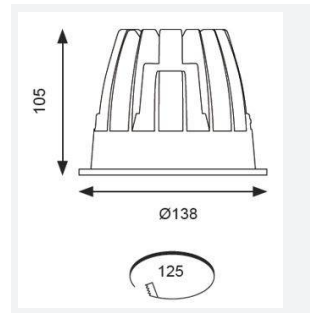

Unity 125

Category	Downlights
Application	Ancillary, Commercial, Education, Hospitality, Residential, Retail
Specification	Architectural

Code: AULED125D/SM3

- IP44 compact high performance architectural downlight suitable for commercial, hospitality and retail applications
- Mirror finished anodized reflector
- Remote driver with plug and play connection
- Powered by Tridonic
- Die-cast aluminium construction, powder coated and 30° cut-off angle
- Anti-glare design to create visual comfort
- Dimmable and emergency options

GENERAL INFORMATION	
Wattage	21W
Lumens Delivered	1500lm
Lm/W	72lm/W
Beam Angle	65
CRI	90
CCT	4000K
Input	220-240V
Operating Temp	0°C - 25°C
SDCM	3
UGR	17
Cut-Out Size	125mm
Product Weight without Packaging	1.112 kg

TECHNICAL INFORMATION	
Light Source	LED
Colour / Finish	White
IP Rating	IP44
Class Protection	2
Internal / External	Internal
Surface / Recessed / Suspended	Recessed
Lumen Depreciation	L80 60,000h
Warranty (Years)	5
CE Mark	Yes
Diameter	138 mm
Height	105 mm