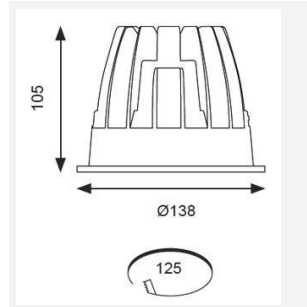

Unity 125

Category	Downlights
Application	Ancillary, Commercial, Education, Hospitality, Residential, Retail
Specification	Architectural

Code: AULED125D/OCTO

- IP44 compact high performance architectural downlight suitable for commercial, hospitality and retail applications
- Mirror finished anodized reflector
- Remote driver with plug and play connection
- Powered by Tridonic
- Die-cast aluminium construction, powder coated and 30° cut-off angle
- Anti-glare design to create visual comfort
- Dimmable and emergency options

GENERAL INFORMATION

Wattage	21W
Lumens Delivered	1500lm
Lm/W	72lm/W
Beam Angle	65
CRI	90
CCT	4000K
Input	220-240V
Operating Temp	-20°C - 25°C
SDCM	3
UGR	17
Cut-Out Size	125mm
Product Weight without Packaging	0.76 kg

TECHNICAL INFORMATION

Light Source	LED
Colour / Finish	White
IP Rating	IP44
Class Protection	2
Internal / External	Internal
Surface / Recessed / Suspended	Recessed
Lumen Depreciation	L80 60,000h
Warranty (Years)	5
CE Mark	Yes
Diameter	138 mm
Height	105 mm