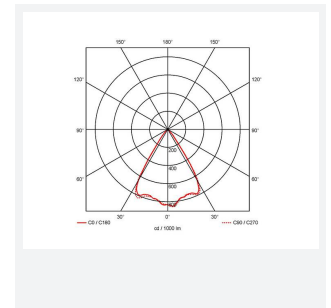

Unity 125

Unity 125 Downlight Cool White OCTO Smart
Code: AULED125D/OCTO

Category	Downlights
Application	Ancillary, Commercial, Education, Hospitality, Residential, Retail
Specification	Architectural

PRODUCT FEATURES

GENERAL INFORMATION	
Wattage	21W
Lumens Delivered	1500lm
Lm/W	72lm/W
Beam Angle	65
CRI	90
CCT	4000K
Input	220/240V
Operating Temp	-20°C - 25°C
SDCM	3
UGR	17
Cut-Out Size	125mm
Product Weight without Packaging	0.76 kg

TECHNICAL INFORMATION	
Light Source	LED
Colour / Finish	White
IP Rating	IP44
Class Protection	2
Internal / External	Internal
Surface / Recessed / Suspended	Recessed
Lumen Depreciation	L80 60,000h
Warranty (Years)	5
CE Mark	Yes
Diameter	138 mm
Height	105 mm