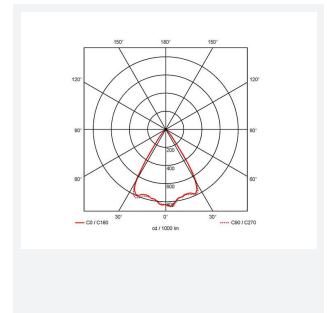

Unity 125

Category	Downlights
Application	Ancillary, Commercial, Education, Hospitality, Residential, Retail
Specification	Architectural

Code: AULED125D/OCTO/M3