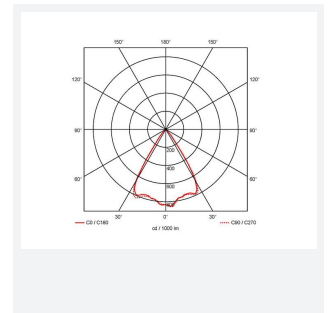

PRODUCT FEATURES

- IP44 compact high performance architectural downlight suitable for commercial, hospitality and retail applications
- Mirror finished anodized reflector
- Remote driver with plug and play connection
- Powered by Tridonic
- Die-cast aluminium construction, powder coated and 30° cut-off angle
- Anti-glare design to create visual comfort
- Dimmable and emergency options

GENERAL INFORMATION	
Wattage	21W
Lumens Delivered	1500lm
Lm/W	72lm/W
Beam Angle	65
CRI	90
CCT	4000K
Input	220/240V
Operating Temp	0°C - 25°C
SDCM	3
UGR	17
Cut-Out Size	125mm
Product Weight without Packaging	0.01 kg

TECHNICAL INFORMATION	
Light Source	LED
Colour / Finish	White
IP Rating	IP44
Class Protection	2
Internal / External	Internal
Surface / Recessed / Suspended	Recessed
Lumen Depreciation	L80 60,000h
Warranty (Years)	5
CE Mark	Yes
Diameter	138 mm
Height	105 mm