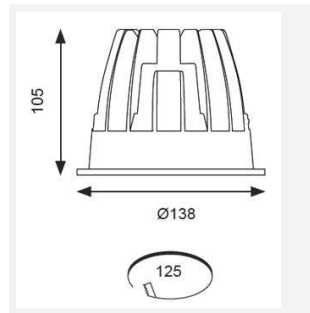

# Unity 125

<b>Category</b>	Downlights
<b>Application</b>	Ancillary, Commercial, Education, Hospitality, Residential, Retail
<b>Specification</b>	Architectural

**Code:** AULED125D/OCTO/M3

- IP44 compact high performance architectural downlight suitable for commercial, hospitality and retail applications
- Mirror finished anodized reflector
- Remote driver with plug and play connection
- Powered by Tridonic
- Die-cast aluminium construction, powder coated and 30° cut-off angle
- Anti-glare design to create visual comfort
- Dimmable and emergency options

GENERAL INFORMATION	
Wattage	21W
Lumens Delivered	1500lm
Lm/W	72lm/W
Beam Angle	65
CRI	90
CCT	4000K
Input	220-240V
Operating Temp	0°C - 25°C
SDCM	3
UGR	17
Cut-Out Size	125mm
Product Weight without Packaging	0.01 kg

TECHNICAL INFORMATION	
Light Source	LED
Colour / Finish	White
IP Rating	IP44
Class Protection	2
Internal / External	Internal
Surface / Recessed / Suspended	Recessed
Lumen Depreciation	L80 60,000h
Warranty (Years)	5
CE Mark	Yes
Diameter	138 mm
Height	105 mm