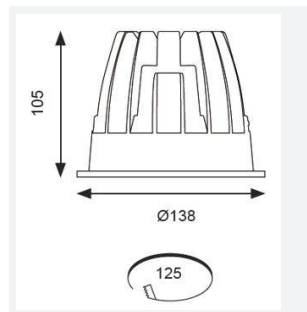

# Unity 125

Unity 125 Downlight Cool White Emergency  
Code: AULED125D/M3

Category	Downlights
Application	Ancillary, Commercial, Education, Hospitality, Residential, Retail
Specification	Architectural

- IP44 compact high performance architectural downlight suitable for commercial, hospitality and retail applications
- Mirror finished anodized reflector
- Remote driver with plug and play connection
- Powered by Tridonic
- Die-cast aluminium construction, powder coated and 30° cut-off angle
- Anti-glare design to create visual comfort
- Dimmable and emergency options

GENERAL INFORMATION	
Wattage	21W
Lumens Delivered	1500lm
Lm/W	72lm/W
Beam Angle	65
CRI	90
CCT	4000K
Input	220-240V
Operating Temp	0°C - 25°C
SDCM	3
UGR	17
Cut-Out Size	125mm
Product Weight without Packaging	1.12 kg

TECHNICAL INFORMATION	
Light Source	LED
Colour / Finish	White
IP Rating	IP44
Class Protection	2
Internal / External	Internal
Surface / Recessed / Suspended	Recessed
Lumen Depreciation	L80 60,000h
Warranty (Years)	5
CE Mark	Yes
Diameter	138 mm
Height	105 mm