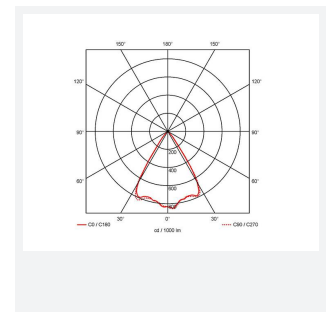

# Unity 125

Unity 125 Downlight Cool White Emergency  
Code: AULED125D/M3

Category	Downlights
Application	Ancillary, Commercial, Education, Hospitality, Residential, Retail
Specification	Architectural

- IP44 compact high performance architectural downlight suitable for commercial, hospitality and retail applications
- Mirror finished anodized reflector
- Remote driver with plug and play connection
- Powered by Tridonic
- Die-cast aluminium construction, powder coated and 30° cut-off angle
- Anti-glare design to create visual comfort
- Dimmable and emergency options

GENERAL INFORMATION	
Wattage	21W
Lumens Delivered	1500lm
Lm/W	72lm/W
Beam Angle	65
CRI	90
CCT	4000K
Input	220-240V
Operating Temp	0°C - 25°C
SDCM	3
UGR	17
Cut-Out Size	125mm
Product Weight without Packaging	1.12 kg

TECHNICAL INFORMATION	
Light Source	LED
Colour / Finish	White
IP Rating	IP44
Class Protection	2
Internal / External	Internal
Surface / Recessed / Suspended	Recessed
Lumen Depreciation	L80 60,000h
Warranty (Years)	5
CE Mark	Yes
Diameter	138 mm
Height	105 mm