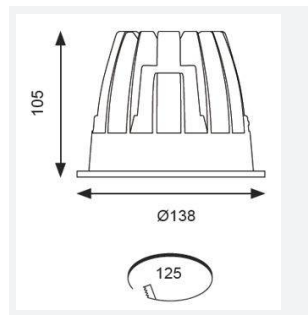

PRODUCT FEATURES

- IP44 compact high performance architectural downlight suitable for commercial, hospitality and retail applications
- Mirror finished anodized reflector
- Remote driver with plug and play connection
- Powered by Tridonic
- Die-cast aluminium construction, powder coated and 30° cut-off angle
- Anti-glare design to create visual comfort
- Dimmable and emergency options

GENERAL INFORMATION	
Wattage	21W
Lumens Delivered	1500lm
Lm/W	72lm/W
Beam Angle	65
CRI	90
CCT	4000K
Input	220/240V
Operating Temp	0°C - 25°C
SDCM	3
UGR	17
Cut-Out Size	125mm
Product Weight without Packaging	1.12 kg

TECHNICAL INFORMATION	
Light Source	LED
Colour / Finish	White
IP Rating	IP44
Class Protection	2
Internal / External	Internal
Surface / Recessed / Suspended	Recessed
Lumen Depreciation	L80 60,000h
Warranty (Years)	5
CE Mark	Yes
Diameter	138 mm
Height	105 mm