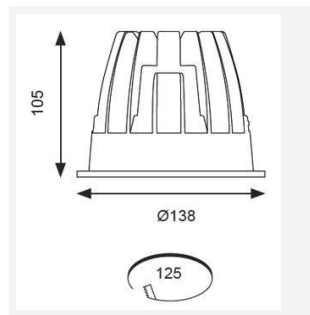

PRODUCT FEATURES

- IP44 compact high performance architectural downlight suitable for commercial, hospitality and retail applications
- Mirror finished anodized reflector
- Remote driver with plug and play connection
- Powered by Tridonic
- Die-cast aluminium construction, powder coated and 30° cut-off angle
- Anti-glare design to create visual comfort
- Dimmable and emergency options

GENERAL INFORMATION	
Wattage	21W
Lumens Delivered	1500lm
Lm/W	72lm/W
Beam Angle	65
CRI	90
CCT	4000K
Input	220/240V
Operating Temp	0°C - 25°C
SDCM	3
UGR	17
Cut-Out Size	125mm
Product Weight without Packaging	1.112 kg

TECHNICAL INFORMATION	
Light Source	LED
Colour / Finish	White
IP Rating	IP44
Class Protection	2
Internal / External	Internal
Surface / Recessed / Suspended	Recessed
Lumen Depreciation	L80 60,000h
Warranty (Years)	5
CE Mark	Yes
Diameter	138 mm
Height	105 mm