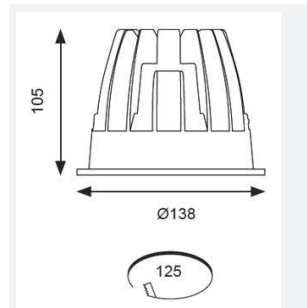

PRODUCT FEATURES

- IP44 compact high performance architectural downlight suitable for commercial, hospitality and retail applications
- Mirror finished anodized reflector
- Remote driver with plug and play connection
- Powered by Tridonic
- Die-cast aluminium construction, powder coated and 30° cut-off angle
- Anti-glare design to create visual comfort
- Dimmable and emergency options

GENERAL INFORMATION	
Wattage	21W
Lumens Delivered	1500lm
Lm/W	72lm/W
Beam Angle	65
CRI	90
CCT	4000K
Input	220-240V
Operating Temp	0°C - 25°C
SDCM	3
UGR	17
Cut-Out Size	125mm
Product Weight without Packaging	1.112 kg

TECHNICAL INFORMATION	
Light Source	LED
Colour / Finish	White
IP Rating	IP44
Class Protection	2
Internal / External	Internal
Surface / Recessed / Suspended	Recessed
Lumen Depreciation	L80 60,000h
Warranty (Years)	5
CE Mark	Yes
Diameter	138 mm
Height	105 mm