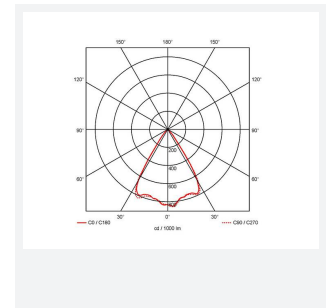

PRODUCT FEATURES

- IP44 compact high performance architectural downlight suitable for commercial, hospitality and retail applications
- Mirror finished anodized reflector
- Remote driver with plug and play connection
- Powered by Tridonic
- Die-cast aluminium construction, powder coated and 30° cut-off angle
- Anti-glare design to create visual comfort
- Dimmable and emergency options

GENERAL INFORMATION	
Wattage	21W
Lumens Delivered	1500lm
Lm/W	72lm/W
Beam Angle	65
CRI	90
CCT	4000K
Input	220-240V
Operating Temp	0°C - 25°C
SDCM	3
UGR	17
Cut-Out Size	125mm
Product Weight without Packaging	1.112 kg

TECHNICAL INFORMATION	
Light Source	LED
Colour / Finish	White
IP Rating	IP44
Class Protection	2
Internal / External	Internal
Surface / Recessed / Suspended	Recessed
Lumen Depreciation	L80 60,000h
Warranty (Years)	5
CE Mark	Yes
Diameter	138 mm
Height	105 mm