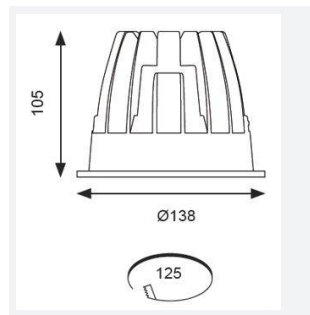

- IP44 compact high performance architectural downlight suitable for commercial, hospitality and retail applications
- Mirror finished anodized reflector
- Remote driver with plug and play connection
- Powered by Tridonic
- Die-cast aluminium construction, powder coated and 30° cut-off angle
- Anti-glare design to create visual comfort
- Dimmable and emergency options

GENERAL INFORMATION	
Wattage	21W
Lumens Delivered	1500lm
Lm/W	72lm/W
Beam Angle	65
CRI	90
CCT	4000K
Input	220-240V
Operating Temp	0°C - 25°C
SDCM	3
UGR	17
Cut-Out Size	125mm
Product Weight without Packaging	1.112 kg

TECHNICAL INFORMATION	
Light Source	LED
Colour / Finish	White
IP Rating	IP44
Class Protection	2
Internal / External	Internal
Surface / Recessed / Suspended	Recessed
Lumen Depreciation	L80 60,000h
Warranty (Years)	5
CE Mark	Yes
Diameter	138 mm
Height	105 mm