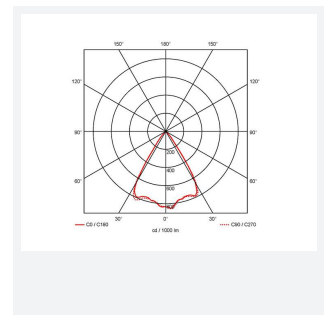

- IP44 compact high performance architectural downlight suitable for commercial, hospitality and retail applications
- Mirror finished anodized reflector
- Remote driver with plug and play connection
- Powered by Tridonic
- Die-cast aluminium construction, powder coated and 30° cut-off angle
- Anti-glare design to create visual comfort
- Dimmable and emergency options

GENERAL INFORMATION	
Wattage	21W
Lumens Delivered	1500lm
Lm/W	72lm/W
Beam Angle	65
CRI	90
CCT	4000K
Input	220-240V
Operating Temp	0°C - 25°C
SDCM	3
UGR	17
Cut-Out Size	125mm
Product Weight without Packaging	1.112 kg

TECHNICAL INFORMATION	
Light Source	LED
Colour / Finish	White
IP Rating	IP44
Class Protection	2
Internal / External	Internal
Surface / Recessed / Suspended	Recessed
Lumen Depreciation	L80 60,000h
Warranty (Years)	5
CE Mark	Yes
Diameter	138 mm
Height	105 mm