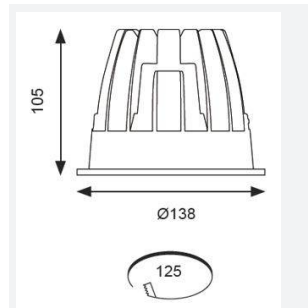

PRODUCT FEATURES

- IP44 compact high performance architectural downlight suitable for commercial, hospitality and retail applications
- Mirror finished anodized reflector
- Remote driver with plug and play connection
- Powered by Tridonic
- Die-cast aluminium construction, powder coated and 30° cut-off angle
- Anti-glare design to create visual comfort
- Dimmable and emergency options

GENERAL INFORMATION	
Wattage	21W
Lumens Delivered	1500lm
Lm/W	72lm/W
Beam Angle	65
CRI	90
CCT	4000K
Input	220/240V
Operating Temp	-20°C - 25°C
SDCM	3
UGR	17
Cut-Out Size	125mm
Product Weight without Packaging	0.794 kg

TECHNICAL INFORMATION	
Light Source	LED
Colour / Finish	White
IP Rating	IP44
Class Protection	2
Internal / External	Internal
Surface / Recessed / Suspended	Recessed
Lumen Depreciation	L80 60,000h
Warranty (Years)	5
CE Mark	Yes
Diameter	138 mm
Height	105 mm