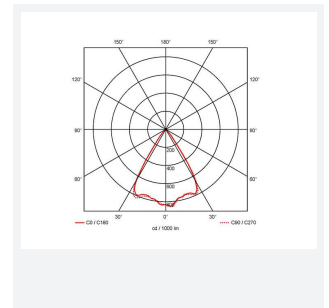

PRODUCT FEATURES

- IP44 compact high performance architectural downlight suitable for commercial, hospitality and retail applications
- Mirror finished anodized reflector
- Remote driver with plug and play connection
- Powered by Tridonic
- Die-cast aluminium construction, powder coated and 30° cut-off angle
- Anti-glare design to create visual comfort
- Dimmable and emergency options

GENERAL INFORMATION	
Wattage	21W
Lumens Delivered	1500lm
Lm/W	72lm/W
Beam Angle	65
CRI	90
CCT	4000K
Input	220-240V
Operating Temp	-20°C - 25°C
SDCM	3
UGR	17
Cut-Out Size	125mm
Product Weight without Packaging	0.794 kg

TECHNICAL INFORMATION	
Light Source	LED
Colour / Finish	White
IP Rating	IP44
Class Protection	2
Internal / External	Internal
Surface / Recessed / Suspended	Recessed
Lumen Depreciation	L80 60,000h
Warranty (Years)	5
CE Mark	Yes
Diameter	138 mm
Height	105 mm