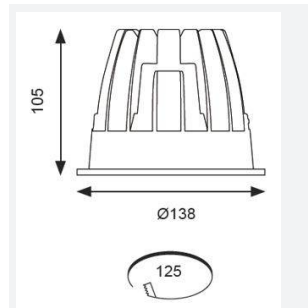

PRODUCT FEATURES

- IP44 compact high performance architectural downlight suitable for commercial, hospitality and retail applications
- Mirror finished anodized reflector
- Remote driver with plug and play connection
- Powered by Tridonic
- Die-cast aluminium construction, powder coated and 30° cut-off angle
- Anti-glare design to create visual comfort
- Dimmable and emergency options

GENERAL INFORMATION	
Wattage	21W
Lumens Delivered	1500lm
Lm/W	72lm/W
Beam Angle	65
CRI	90
CCT	4000K
Input	220-240V
Operating Temp	-20°C - 25°C
SDCM	3
UGR	17
Cut-Out Size	125mm
Product Weight without Packaging	0.794 kg

TECHNICAL INFORMATION	
Light Source	LED
Colour / Finish	White
IP Rating	IP44
Class Protection	2
Internal / External	Internal
Surface / Recessed / Suspended	Recessed
Lumen Depreciation	L80 60,000h
Warranty (Years)	5
CE Mark	Yes
Diameter	138 mm
Height	105 mm