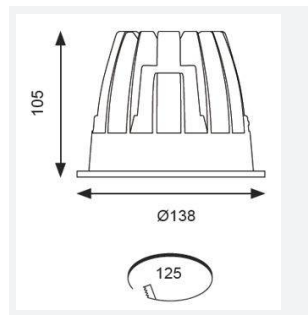

PRODUCT FEATURES

- IP44 compact high performance architectural downlight suitable for commercial, hospitality and retail applications
- Mirror finished anodized reflector
- Remote driver with plug and play connection
- Powered by Tridonic
- Die-cast aluminium construction, powder coated and 30° cut-off angle
- Anti-glare design to create visual comfort
- Dimmable and emergency options

GENERAL INFORMATION	
Wattage	21W
Lumens Delivered	1500lm
Lm/W	72lm/W
Beam Angle	65
CRI	90
CCT	4000K
Input	220-240V
Operating Temp	0°C - 25°C
SDCM	3
UGR	17
Cut-Out Size	125mm
Product Weight without Packaging	1.17 kg

TECHNICAL INFORMATION	
Light Source	LED
Colour / Finish	White
IP Rating	IP44
Class Protection	2
Internal / External	Internal
Surface / Recessed / Suspended	Recessed
Lumen Depreciation	L80 60,000h
Warranty (Years)	5
CE Mark	Yes
Diameter	138 mm
Height	105 mm