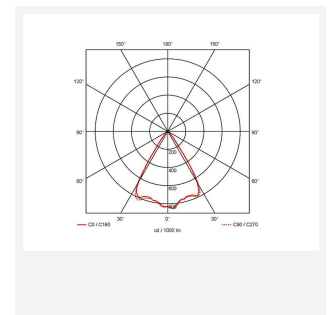

# Unity 125

Unity 125 Downlight Cool White 1-10V Emergency  
Code: AULED125D/DD4/M3

Category	Downlights
Application	Ancillary, Commercial, Education, Hospitality, Residential, Retail
Specification	Architectural

GENERAL INFORMATION	
Wattage	21W
Lumens Delivered	1500lm
Lm/W	72lm/W
Beam Angle	65
CRI	90
CCT	4000K
Input	220/240V
Operating Temp	0°C - 25°C
SDCM	3
UGR	17
Cut-Out Size	125mm
Product Weight without Packaging	1.17 kg

TECHNICAL INFORMATION	
Light Source	LED
Colour / Finish	White
IP Rating	IP44
Class Protection	2
Internal / External	Internal
Surface / Recessed / Suspended	Recessed
Lumen Depreciation	L80 60,000h
Warranty (Years)	5
CE Mark	Yes
Diameter	138 mm
Height	105 mm