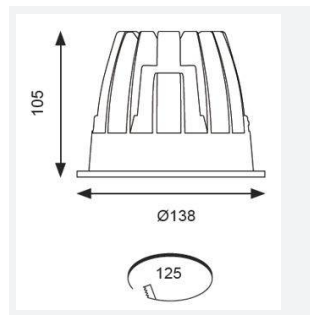

PRODUCT FEATURES

- IP44 compact high performance architectural downlight suitable for commercial, hospitality and retail applications
- Mirror finished anodized reflector
- Remote driver with plug and play connection
- Powered by Tridonic
- Die-cast aluminium construction, powder coated and 30° cut-off angle
- Anti-glare design to create visual comfort
- Dimmable and emergency options

GENERAL INFORMATION	
Wattage	21W
Lumens Delivered	1500lm
Lm/W	72lm/W
Beam Angle	65
CRI	90
CCT	4000K
Input	220/240V
Operating Temp	0°C - 25°C
SDCM	3
UGR	17
Cut-Out Size	125mm
Product Weight without Packaging	1.17 kg

TECHNICAL INFORMATION	
Light Source	LED
Colour / Finish	White
IP Rating	IP44
Class Protection	2
Internal / External	Internal
Surface / Recessed / Suspended	Recessed
Lumen Depreciation	L80 60,000h
Warranty (Years)	5
CE Mark	Yes
Diameter	138 mm
Height	105 mm