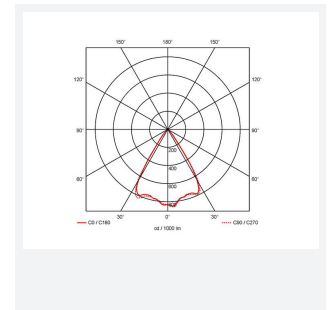

PRODUCT FEATURES

- IP44 compact high performance architectural downlight suitable for commercial, hospitality and retail applications
- Mirror finished anodized reflector
- Remote driver with plug and play connection
- Powered by Tridonic
- Die-cast aluminium construction, powder coated and 30° cut-off angle
- Anti-glare design to create visual comfort
- Dimmable and emergency options

GENERAL INFORMATION	
Wattage	21W
Lumens Delivered	1500lm
Lm/W	72lm/W
Beam Angle	65
CRI	90
CCT	4000K
Input	220/240V
Operating Temp	-20°C - 25°C
SDCM	3
UGR	17
Cut-Out Size	125mm
Product Weight without Packaging	0.76 kg

TECHNICAL INFORMATION	
Light Source	LED
Colour / Finish	White
IP Rating	IP44
Class Protection	2
Internal / External	Internal
Surface / Recessed / Suspended	Recessed
Lumen Depreciation	L80 60,000h
Warranty (Years)	5
CE Mark	Yes
Diameter	138 mm
Height	105 mm