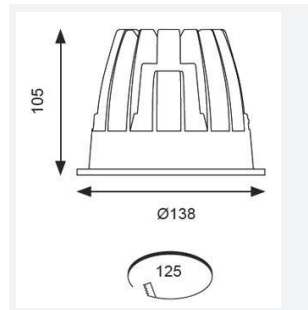

PRODUCT FEATURES

- IP44 compact high performance architectural downlight suitable for commercial, hospitality and retail applications
- Mirror finished anodized reflector
- Remote driver with plug and play connection
- Powered by Tridonic
- Die-cast aluminium construction, powder coated and 30° cut-off angle
- Anti-glare design to create visual comfort
- Dimmable and emergency options

GENERAL INFORMATION	
Wattage	21W
Lumens Delivered	1500lm
Lm/W	72lm/W
Beam Angle	65
CRI	90
CCT	4000K
Input	220/240V
Operating Temp	-20°C - 25°C
SDCM	3
UGR	17
Cut-Out Size	125mm
Product Weight without Packaging	0.76 kg

TECHNICAL INFORMATION	
Light Source	LED
Colour / Finish	White
IP Rating	IP44
Class Protection	2
Internal / External	Internal
Surface / Recessed / Suspended	Recessed
Lumen Depreciation	L80 60,000h
Warranty (Years)	5
CE Mark	Yes
Diameter	138 mm
Height	105 mm