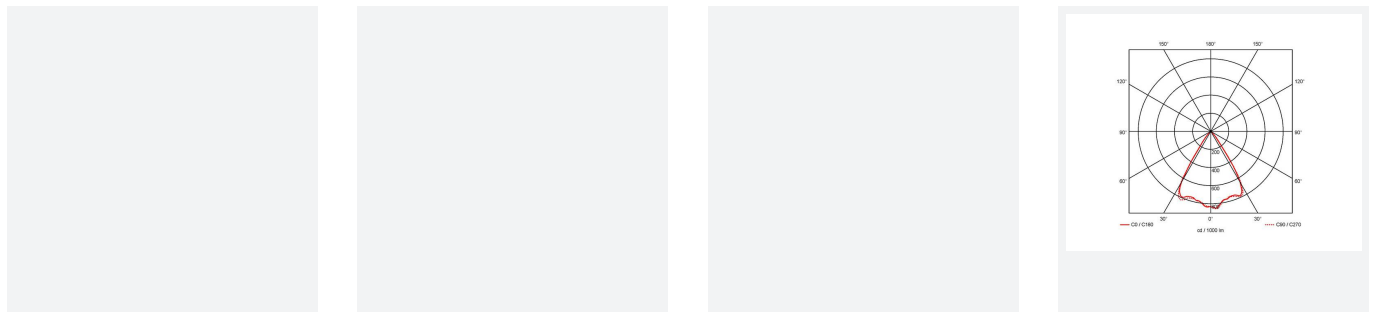

Unity 125

Category	Downlights
Application	Ancillary, Commercial, Education, Hospitality, Residential, Retail
Specification	Architectural

Code: AULED125D/DD3/SM3

- IP44 compact high performance architectural downlight suitable for commercial, hospitality and retail applications
- Mirror finished anodized reflector
- Remote driver with plug and play connection
- Powered by Tridonic
- Die-cast aluminium construction, powder coated and 30° cut-off angle
- Anti-glare design to create visual comfort
- Dimmable and emergency options

GENERAL INFORMATION	
Wattage	21W
Lumens Delivered	1500lm
Lm/W	72lm/W
Beam Angle	65
CRI	90
CCT	4000K
Input	220-240V
Operating Temp	0°C - 25°C
SDCM	3
UGR	17
Cut-Out Size	125mm

TECHNICAL INFORMATION	
Light Source	LED
Colour / Finish	White
IP Rating	IP44
Class Protection	2
Internal / External	Internal
Surface / Recessed / Suspended	Recessed
Lumen Depreciation	L80 60,000h
Warranty (Years)	5
CE Mark	Yes
Diameter	138 mm
Height	105 mm