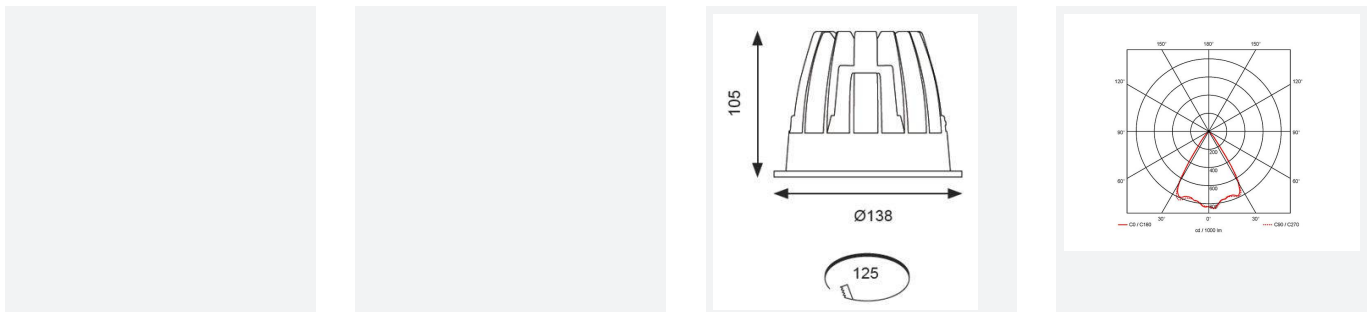

# Unity 125

Unity 125 Downlight Cool White DALI Emergency  
Code: AULED125D/DD3/M3

Category	Downlights
Application	Ancillary, Commercial, Education, Hospitality, Residential, Retail
Specification	Architectural

GENERAL INFORMATION	
Wattage	21W
Lumens Delivered	1500lm
Lm/W	72lm/W
Beam Angle	65
CRI	90
CCT	4000K
Input	220-240V
Operating Temp	0°C - 25°C
SDCM	3
UGR	17
Cut-Out Size	125mm
Product Weight without Packaging	0.794 kg

TECHNICAL INFORMATION	
Light Source	LED
Colour / Finish	White
IP Rating	IP44
Class Protection	2
Internal / External	Internal
Surface / Recessed / Suspended	Recessed
Lumen Depreciation	L80 60,000h
Warranty (Years)	5
CE Mark	Yes
Diameter	138 mm
Height	105 mm