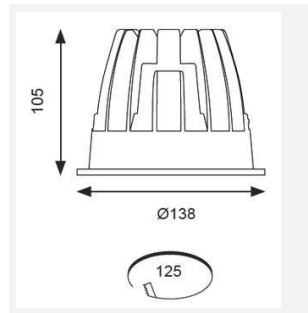

PRODUCT FEATURES

- IP44 compact high performance architectural downlight suitable for commercial, hospitality and retail applications
- Mirror finished anodized reflector
- Remote driver with plug and play connection
- Powered by Tridonic
- Die-cast aluminium construction, powder coated and 30° cut-off angle
- Anti-glare design to create visual comfort
- Dimmable and emergency options

GENERAL INFORMATION	
Wattage	21W
Lumens Delivered	1500lm
Lm/W	72lm/W
Beam Angle	65
CRI	90
CCT	4000K
Input	220/240V
Operating Temp	0°C - 25°C
SDCM	3
UGR	17
Cut-Out Size	125mm
Product Weight without Packaging	0.794 kg

TECHNICAL INFORMATION	
Light Source	LED
Colour / Finish	White
IP Rating	IP44
Class Protection	2
Internal / External	Internal
Surface / Recessed / Suspended	Recessed
Lumen Depreciation	L80 60,000h
Warranty (Years)	5
CE Mark	Yes
Diameter	138 mm
Height	105 mm