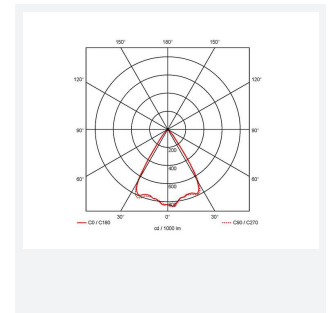

PRODUCT FEATURES

- IP44 compact high performance architectural downlight suitable for commercial, hospitality and retail applications
- Mirror finished anodized reflector
- Remote driver with plug and play connection
- Powered by Tridonic
- Die-cast aluminium construction, powder coated and 30° cut-off angle
- Anti-glare design to create visual comfort
- Dimmable and emergency options

GENERAL INFORMATION	
Wattage	21W
Lumens Delivered	1500lm
Lm/W	72lm/W
Beam Angle	65
CRI	90
CCT	4000K
Input	220/240V
Operating Temp	0°C - 25°C
SDCM	3
UGR	17
Cut-Out Size	125mm
Product Weight without Packaging	0.794 kg

TECHNICAL INFORMATION	
Light Source	LED
Colour / Finish	White
IP Rating	IP44
Class Protection	2
Internal / External	Internal
Surface / Recessed / Suspended	Recessed
Lumen Depreciation	L80 60,000h
Warranty (Years)	5
CE Mark	Yes
Diameter	138 mm
Height	105 mm