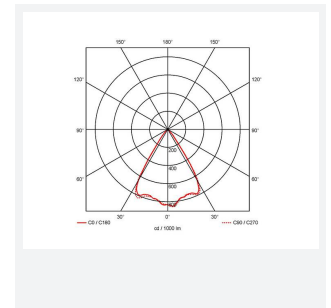

PRODUCT FEATURES

- IP44 compact high performance architectural downlight suitable for commercial, hospitality and retail applications
- Mirror finished anodized reflector
- Remote driver with plug and play connection
- Powered by Tridonic
- Die-cast aluminium construction, powder coated and 30° cut-off angle
- Anti-glare design to create visual comfort
- Dimmable and emergency options

GENERAL INFORMATION	
Wattage	21W
Lumens Delivered	1500lm
Lm/W	72lm/W
Beam Angle	65
CRI	90
CCT	4000K
Input	220/240V
Operating Temp	-20°C - 25°C
SDCM	3
UGR	17
Cut-Out Size	125mm
Product Weight without Packaging	0.76 kg

TECHNICAL INFORMATION	
Light Source	LED
Colour / Finish	White
IP Rating	IP44
Class Protection	2
Internal / External	Internal
Surface / Recessed / Suspended	Recessed
Lumen Depreciation	L80 60,000h
Warranty (Years)	5
CE Mark	Yes
Diameter	138 mm
Height	105 mm