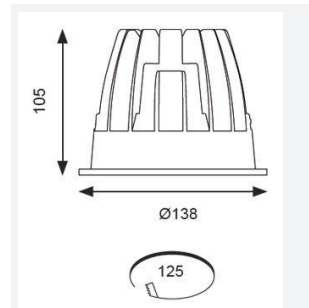

PRODUCT FEATURES

- IP44 compact high performance architectural downlight suitable for commercial, hospitality and retail applications
- Mirror finished anodized reflector
- Remote driver with plug and play connection
- Powered by Tridonic
- Die-cast aluminium construction, powder coated and 30° cut-off angle
- Anti-glare design to create visual comfort
- Dimmable and emergency options

GENERAL INFORMATION	
Wattage	21W
Lumens Delivered	1500lm
Lm/W	72lm/W
Beam Angle	65
CRI	90
CCT	4000K
Input	220-240V
Operating Temp	-20°C - 25°C
SDCM	3
UGR	17
Cut-Out Size	125mm
Product Weight without Packaging	0.76 kg

TECHNICAL INFORMATION	
Light Source	LED
Colour / Finish	White
IP Rating	IP44
Class Protection	2
Internal / External	Internal
Surface / Recessed / Suspended	Recessed
Lumen Depreciation	L80 60,000h
Warranty (Years)	5
CE Mark	Yes
Diameter	138 mm
Height	105 mm