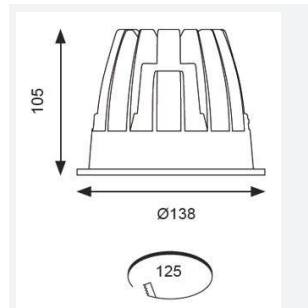

PRODUCT FEATURES

- IP44 compact high performance architectural downlight suitable for commercial, hospitality and retail applications
- Mirror finished anodized reflector
- Remote driver with plug and play connection
- Powered by Tridonic
- Die-cast aluminium construction, powder coated and 30° cut-off angle
- Anti-glare design to create visual comfort
- Dimmable and emergency options

GENERAL INFORMATION	
Wattage	21W
Lumens Delivered	1500lm
Lm/W	72lm/W
Beam Angle	65
CRI	90
CCT	4000K
Input	220/240V
Operating Temp	-20°C - 25°C
SDCM	3
UGR	17
Cut-Out Size	125mm
Product Weight without Packaging	0.76 kg

TECHNICAL INFORMATION	
Light Source	LED
Colour / Finish	White
IP Rating	IP44
Class Protection	2
Internal / External	Internal
Surface / Recessed / Suspended	Recessed
Lumen Depreciation	L80 60,000h
Warranty (Years)	5
CE Mark	Yes
Diameter	138 mm
Height	105 mm