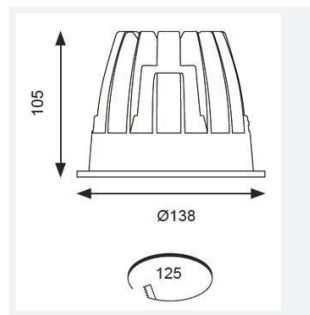

PRODUCT FEATURES

- IP44 compact high performance architectural downlight suitable for commercial, hospitality and retail applications
- Mirror finished anodized reflector
- Remote driver with plug and play connection
- Powered by Tridonic
- Die-cast aluminium construction, powder coated and 30° cut-off angle
- Anti-glare design to create visual comfort
- Dimmable and emergency options

GENERAL INFORMATION	
Wattage	21W
Lumens Delivered	1500lm
Lm/W	72lm/W
Beam Angle	65
CRI	90
CCT	4000K
Input	220-240V
Operating Temp	0°C - 25°C
SDCM	3
UGR	17
Cut-Out Size	125mm
Product Weight without Packaging	0.01 kg

TECHNICAL INFORMATION	
Light Source	LED
Colour / Finish	White
IP Rating	IP44
Class Protection	2
Internal / External	Internal
Surface / Recessed / Suspended	Recessed
Lumen Depreciation	L80 60,000h
Warranty (Years)	5
CE Mark	Yes
Diameter	138 mm
Height	105 mm