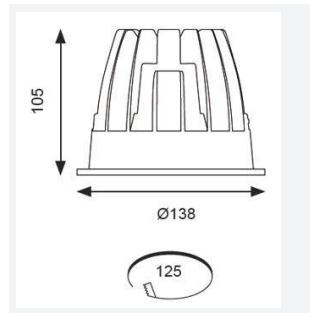

PRODUCT FEATURES

- IP44 compact high performance architectural downlight suitable for commercial, hospitality and retail applications
- Mirror finished anodized reflector
- Remote driver with plug and play connection
- Powered by Tridonic
- Die-cast aluminium construction, powder coated and 30° cut-off angle
- Anti-glare design to create visual comfort
- Dimmable and emergency options

GENERAL INFORMATION	
Wattage	21W
Lumens Delivered	1500lm
Lm/W	72lm/W
Beam Angle	65
CRI	90
CCT	4000K
Input	220/240V
Operating Temp	0°C - 25°C
SDCM	3
UGR	17
Cut-Out Size	125mm
Product Weight without Packaging	0.01 kg

TECHNICAL INFORMATION	
Light Source	LED
Colour / Finish	White
IP Rating	IP44
Class Protection	2
Internal / External	Internal
Surface / Recessed / Suspended	Recessed
Lumen Depreciation	L80 60,000h
Warranty (Years)	5
CE Mark	Yes
Diameter	138 mm
Height	105 mm