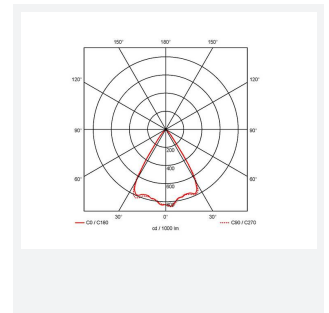

PRODUCT FEATURES

- IP44 compact high performance architectural downlight suitable for commercial, hospitality and retail applications
- Mirror finished anodized reflector
- Remote driver with plug and play connection
- Powered by Tridonic
- Die-cast aluminium construction, powder coated and 30° cut-off angle
- Anti-glare design to create visual comfort
- Dimmable and emergency options

GENERAL INFORMATION	
Wattage	21W
Lumens Delivered	1500lm
Lm/W	72lm/W
Beam Angle	65
CRI	90
CCT	4000K
Input	220/240V
Operating Temp	0°C - 25°C
SDCM	3
UGR	17
Cut-Out Size	125mm
Product Weight without Packaging	0.01 kg

TECHNICAL INFORMATION	
Light Source	LED
Colour / Finish	White
IP Rating	IP44
Class Protection	2
Internal / External	Internal
Surface / Recessed / Suspended	Recessed
Lumen Depreciation	L80 60,000h
Warranty (Years)	5
CE Mark	Yes
Diameter	138 mm
Height	105 mm