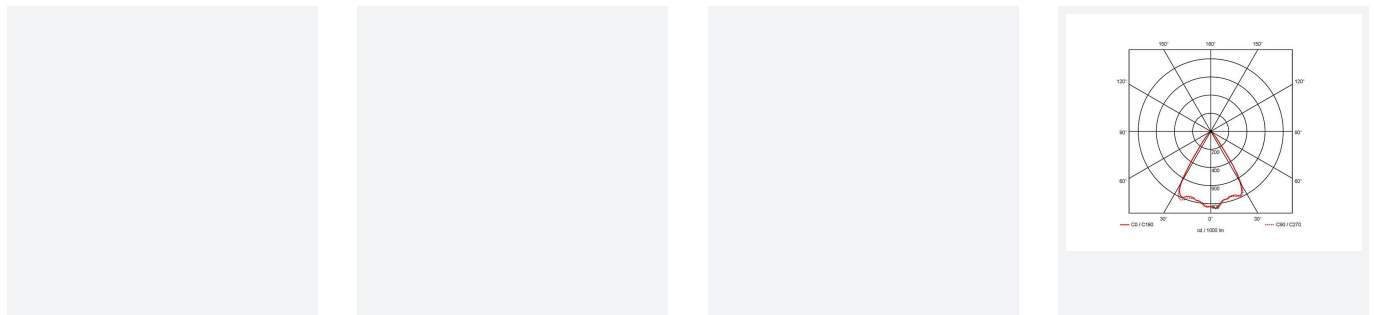

Unity 125

Category	Downlights
Application	Ancillary, Commercial, Education, Hospitality, Residential, Retail
Specification	Architectural

Code: AULED125D/DD1/DM3

- IP44 compact high performance architectural downlight suitable for commercial, hospitality and retail applications
- Mirror finished anodized reflector
- Remote driver with plug and play connection
- Powered by Tridonic
- Die-cast aluminium construction, powder coated and 30° cut-off angle
- Anti-glare design to create visual comfort
- Dimmable and emergency options

GENERAL INFORMATION	
Wattage	21W
Lumens Delivered	1500lm
Lm/W	72lm/W
Beam Angle	65
CRI	90
CCT	4000K
Input	220-240V
Operating Temp	0°C - 25°C
SDCM	3
UGR	17
Cut-Out Size	125mm

TECHNICAL INFORMATION	
Light Source	LED
Colour / Finish	White
IP Rating	IP44
Class Protection	2
Internal / External	Internal
Surface / Recessed / Suspended	Recessed
Lumen Depreciation	L80 60,000h
Warranty (Years)	5
CE Mark	Yes
Diameter	138 mm
Height	105 mm