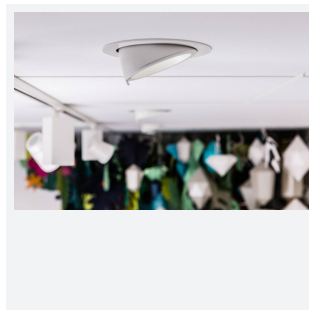

Unity 100

13W Unity 100 4000K LED Wallwash
Code: AULED100WW

Category	Downlights
Application	Ancillary, Commercial, Education, Hospitality, Residential, Retail
Specification	Architectural

- Recessed adjustable architectural wallwash with 355° rotation suitable for commercial, hospitality and retail applications
- 30° cut-off angle in the horizontal position
- Remote driver with plug and play connection
- Powered by Tridonic
- Adjustable tilt angle from -15° to 45°
- Die-cast aluminium body and heatsink for good thermal management
- Dimmable options

GENERAL INFORMATION	
Wattage	15
Lumens Delivered	1300lm
Lm/W	84lm/W
Beam Angle	55
CRI	90
CCT	4000K
Input	220-240V
Operating Temp	-20°C - 25°C
SDCM	3
UGR	17
Cut-Out Size	100
Energy efficiency class	E
Product Weight without Packaging	0.93 kg

TECHNICAL INFORMATION	
Light Source	LED
Colour / Finish	White
IP Rating	IP20
Class Protection	2
Internal / External	Internal
Surface / Recessed / Suspended	Recessed
Warranty (Years)	5
CE Mark	Yes
Diameter	112 mm
Height	88 mm