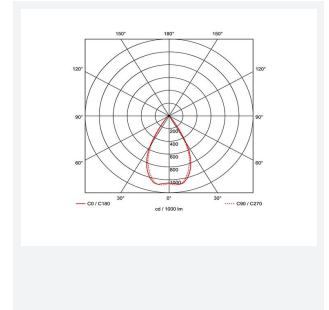

PRODUCT FEATURES

- Recessed adjustable architectural wallwash with 355° rotation suitable for commercial, hospitality and retail applications
- 30° cut-off angle in the horizontal position
- Remote driver with plug and play connection
- Powered by Tridonic
- Adjustable tilt angle from -15° to 45°
- Die-cast aluminium body and heatsink for good thermal management
- Dimmable options

GENERAL INFORMATION	
Wattage	15
Lumens Delivered	1300lm
Lm/W	84lm/W
Beam Angle	55
CRI	90
CCT	4000K
Input	220-240V
Operating Temp	-20°C - 25°C
SDCM	3
UGR	17
Cut-Out Size	100
Energy efficiency class	E
Product Weight without Packaging	0.93 kg

TECHNICAL INFORMATION	
Light Source	LED
Colour / Finish	White
IP Rating	IP20
Class Protection	2
Internal / External	Internal
Surface / Recessed / Suspended	Recessed
Warranty (Years)	5
CE Mark	Yes
Diameter	112 mm
Height	88 mm