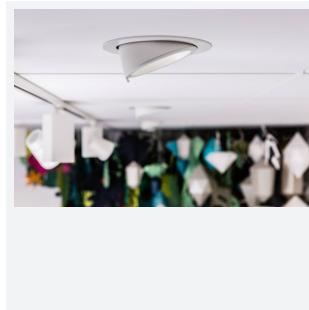

Unity 100

13W Unity 100 4000K LED Wallwash
Code: AULED100WW

Category	Downlights
Application	Ancillary, Commercial, Education, Hospitality, Residential, Retail
Specification	Architectural

PRODUCT FEATURES

- Recessed adjustable architectural wallwash with 355° rotation suitable for commercial, hospitality and retail applications
- 30° cut-off angle in the horizontal position
- Remote driver with plug and play connection
- Powered by Tridonic
- Adjustable tilt angle from -15° to 45°
- Die-cast aluminium body and heatsink for good thermal management
- Dimmable options