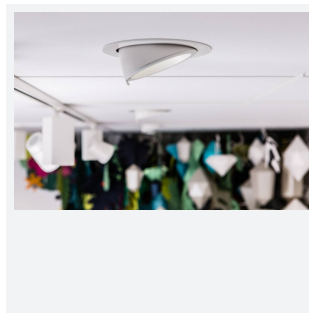

# Unity 100

13W Unity 100 4000K LED Wallwash  
Code: AULED100WW

|               |  |
|---------------|--|
| Category      | Downlights   |
| Application   | Ancillary, Commercial, Education, Hospitality, Residential, Retail |
| Specification | Architectural  |

## PRODUCT FEATURES

- Recessed adjustable architectural wallwash with 355° rotation suitable for commercial, hospitality and retail applications
- 30° cut-off angle in the horizontal position
- Remote driver with plug and play connection
- Powered by Tridonic
- Adjustable tilt angle from -15° to 45°
- Die-cast aluminium body and heatsink for good thermal management
- Dimmable options