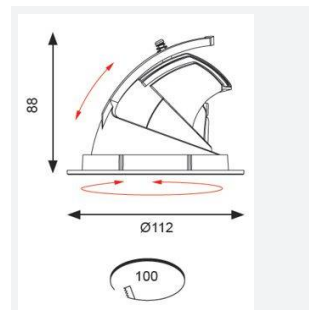

- Recessed adjustable architectural wallwash with 355° rotation suitable for commercial, hospitality and retail applications
- 30° cut-off angle in the horizontal position
- Remote driver with plug and play connection
- Powered by Tridonic
- Adjustable tilt angle from -15° to 45°
- Die-cast aluminium body and heatsink for good thermal management
- Dimmable options

GENERAL INFORMATION	
Wattage	15
Lumens Delivered	1300lm
Lm/W	84lm/W
Beam Angle	55
CRI	90
CCT	4000K
Input	220-240V
Operating Temp	-20°C - 25°C
SDCM	3
UGR	17
Cut-Out Size	100
Energy efficiency class	E
Product Weight without Packaging	0.93 kg

TECHNICAL INFORMATION	
Light Source	LED
Colour / Finish	White
IP Rating	IP20
Class Protection	2
Internal / External	Internal
Surface / Recessed / Suspended	Recessed
Warranty (Years)	5
CE Mark	Yes
Diameter	112 mm
Height	88 mm