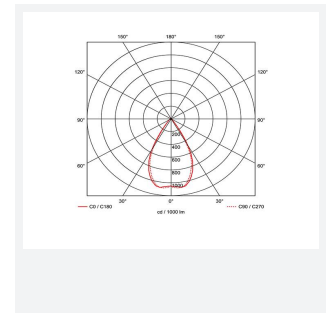

PRODUCT FEATURES

- Recessed adjustable architectural wallwash with 355° rotation suitable for commercial, hospitality and retail applications
- 30° cut-off angle in the horizontal position
- Remote driver with plug and play connection
- Powered by Tridonic
- Adjustable tilt angle from -15° to 45°
- Die-cast aluminium body and heatsink for good thermal management
- Dimmable options

GENERAL INFORMATION	
Wattage	15
Lumens Delivered	1300lm
Lm/W	84lm/W
Beam Angle	55
CRI	90
CCT	4000K
Input	220/240V
Operating Temp	-20°C - 25°C
SDCM	3
UGR	17
Cut-Out Size	100
Energy efficiency class	E
Product Weight without Packaging	0.93 kg

TECHNICAL INFORMATION	
Light Source	LED
Colour / Finish	White
IP Rating	IP20
Class Protection	2
Internal / External	Internal
Surface / Recessed / Suspended	Recessed
Warranty (Years)	5
CE Mark	Yes
Diameter	112 mm
Height	86 mm