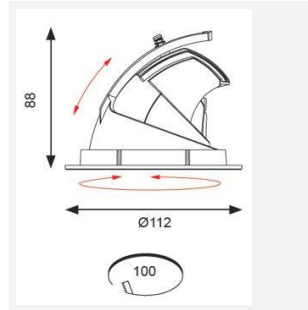

PRODUCT FEATURES

- Recessed adjustable architectural wallwash with 355° rotation suitable for commercial, hospitality and retail applications
- 30° cut-off angle in the horizontal position
- Remote driver with plug and play connection
- Powered by Tridonic
- Adjustable tilt angle from -15° to 45°
- Die-cast aluminium body and heatsink for good thermal management
- Dimmable options

GENERAL INFORMATION	
Wattage	15
Lumens Delivered	1300lm
Lm/W	84lm/W
Beam Angle	55
CRI	90
CCT	4000K
Input	220-240V
Operating Temp	-20°C - 25°C
SDCM	3
UGR	17
Cut-Out Size	100
Energy efficiency class	E
Product Weight without Packaging	0.93 kg

TECHNICAL INFORMATION	
Light Source	LED
Colour / Finish	White
IP Rating	IP20
Class Protection	2
Internal / External	Internal
Surface / Recessed / Suspended	Recessed
Warranty (Years)	5
CE Mark	Yes
Diameter	112 mm
Height	88 mm