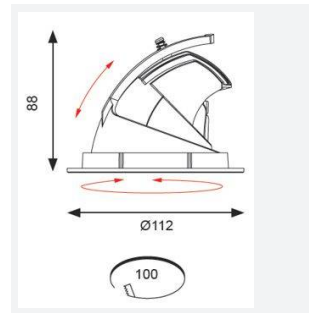

PRODUCT FEATURES

- Recessed adjustable architectural wallwash with 355° rotation suitable for commercial, hospitality and retail applications
- 30° cut-off angle in the horizontal position
- Remote driver with plug and play connection
- Powered by Tridonic
- Adjustable tilt angle from -15° to 45°
- Die-cast aluminium body and heatsink for good thermal management
- Dimmable options

GENERAL INFORMATION	
Wattage	15
Lumens Delivered	1300lm
Lm/W	84lm/W
Beam Angle	55
CRI	90
CCT	4000K
Input	220/240V
Operating Temp	-20°C - 25°C
SDCM	3
UGR	17
Cut-Out Size	100
Energy efficiency class	E
Product Weight without Packaging	0.93 kg

TECHNICAL INFORMATION	
Light Source	LED
Colour / Finish	White
IP Rating	IP20
Class Protection	2
Internal / External	Internal
Surface / Recessed / Suspended	Recessed
Warranty (Years)	5
CE Mark	Yes
Diameter	112 mm
Height	86 mm