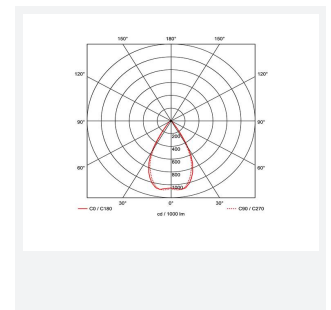

Unity 100

13W Unity 100 4000K LED Wallwash
Code: AULED100WW

Category	Downlights
Application	Ancillary, Commercial, Education, Hospitality, Residential, Retail
Specification	Architectural

- Recessed adjustable architectural wallwash with 355° rotation suitable for commercial, hospitality and retail applications
- 30° cut-off angle in the horizontal position
- Remote driver with plug and play connection
- Powered by Tridonic
- Adjustable tilt angle from -15° to 45°
- Die-cast aluminium body and heatsink for good thermal management
- Dimmable options

GENERAL INFORMATION	
Wattage	15
Lumens Delivered	1300lm
Lm/W	84lm/W
Beam Angle	55
CRI	90
CCT	4000K
Input	220-240V
Operating Temp	-20°C - 25°C
SDCM	3
UGR	17
Cut-Out Size	100
Energy efficiency class	E
Product Weight without Packaging	0.93 kg

TECHNICAL INFORMATION	
Light Source	LED
Colour / Finish	White
IP Rating	IP20
Class Protection	2
Internal / External	Internal
Surface / Recessed / Suspended	Recessed
Warranty (Years)	5
CE Mark	Yes
Diameter	112 mm
Height	88 mm