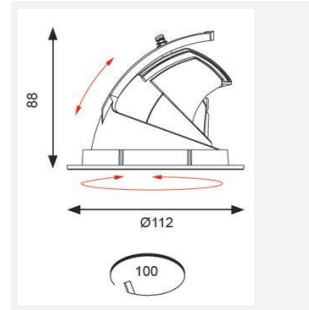

PRODUCT FEATURES

- Recessed adjustable architectural wallwash with 355° rotation suitable for commercial, hospitality and retail applications
- 30° cut-off angle in the horizontal position
- Remote driver with plug and play connection
- Powered by Tridonic
- Adjustable tilt angle from -15° to 45°
- Die-cast aluminium body and heatsink for good thermal management
- Dimmable options

GENERAL INFORMATION	
Wattage	15W
Lumens Delivered	1100lm
Lm/W	76lm/W
Beam Angle	55
CRI	90
CCT	3000K
Input	220/240V
Operating Temp	-20°C - 25°C
SDCM	5
UGR	17
Cut-Out Size	100mm
Product Weight without Packaging	1.007 kg

TECHNICAL INFORMATION	
Light Source	LED
Colour / Finish	White
IP Rating	IP20
Class Protection	2
Internal / External	Internal
Surface / Recessed / Suspended	Recessed
Lumen Depreciation	L70 60,000h
Warranty (Years)	5
CE Mark	Yes
Diameter	112 mm
Height	88 mm