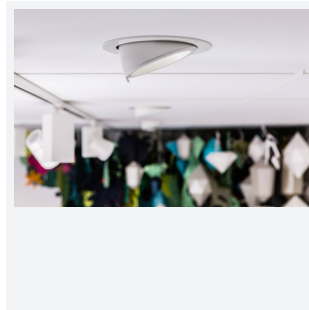

# Unity 100

Unity 100 Wallwash Warm White  
Code: AULED100WW/WW

Category	Downlights
Application	Ancillary, Commercial, Education, Hospitality, Residential, Retail
Specification	Architectural

## PRODUCT FEATURES

- Recessed adjustable architectural wallwash with 355° rotation suitable for commercial, hospitality and retail applications
- 30° cut-off angle in the horizontal position
- Remote driver with plug and play connection
- Powered by Tridonic
- Adjustable tilt angle from -15° to 45°
- Die-cast aluminium body and heatsink for good thermal management
- Dimmable options

GENERAL INFORMATION	
Wattage	15W
Lumens Delivered	1100lm
Lm/W	76lm/W
Beam Angle	55
CRI	90
CCT	3000K
Input	220/240V
Operating Temp	-20°C - 25°C
SDCM	5
UGR	17
Cut-Out Size	100mm
Product Weight without Packaging	1.007 kg