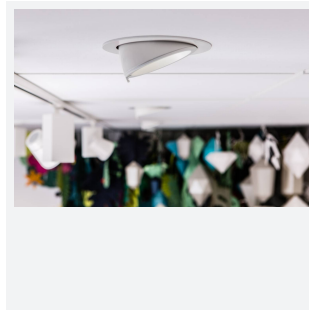

Unity 100

Unity 100 Wallwash Warm White OCTO Smart
Code: AULED100WW/WW/OCTO

Category	Downlights
Application	Ancillary, Commercial, Education, Hospitality, Residential, Retail
Specification	Architectural

PRODUCT FEATURES

- Recessed adjustable architectural wallwash with 355° rotation suitable for commercial, hospitality and retail applications
- 30° cut-off angle in the horizontal position
- Remote driver with plug and play connection
- Powered by Tridonic
- Adjustable tilt angle from -15° to 45°
- Die-cast aluminium body and heatsink for good thermal management
- Dimmable options

GENERAL INFORMATION	
Wattage	15W
Lumens Delivered	1100lm
Lm/W	76lm/W
Beam Angle	55
CRI	90
CCT	3000K
Input	220/240V
Operating Temp	-20°C - 25°C
SDCM	5
UGR	17
Cut-Out Size	100mm
Product Weight without Packaging	1.007 kg