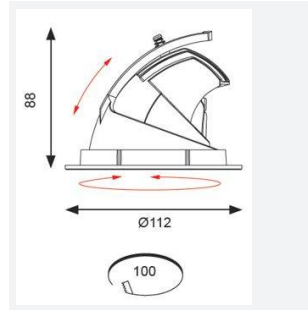

PRODUCT FEATURES

- Recessed adjustable architectural wallwash with 355° rotation suitable for commercial, hospitality and retail applications
- 30° cut-off angle in the horizontal position
- Remote driver with plug and play connection
- Powered by Tridonic
- Adjustable tilt angle from -15° to 45°
- Die-cast aluminium body and heatsink for good thermal management
- Dimmable options

GENERAL INFORMATION	
Wattage	15W
Lumens Delivered	1100lm
Lm/W	76lm/W
Beam Angle	55
CRI	90
CCT	3000K
Input	220/240V
Operating Temp	-20°C - 25°C
SDCM	5
UGR	17
Cut-Out Size	100mm
Product Weight without Packaging	1.007 kg

TECHNICAL INFORMATION	
Light Source	LED
Colour / Finish	White
IP Rating	IP20
Class Protection	2
Internal / External	Internal
Surface / Recessed / Suspended	Recessed
Lumen Depreciation	L70 60,000h
Warranty (Years)	5
CE Mark	Yes
Diameter	112 mm
Height	88 mm