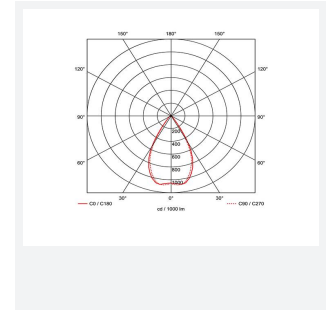

PRODUCT FEATURES

- Recessed adjustable architectural wallwash with 355° rotation suitable for commercial, hospitality and retail applications
- 30° cut-off angle in the horizontal position
- Remote driver with plug and play connection
- Powered by Tridonic
- Adjustable tilt angle from -15° to 45°
- Die-cast aluminium body and heatsink for good thermal management
- Dimmable options

GENERAL INFORMATION	
Wattage	15W
Lumens Delivered	1100lm
Lm/W	76lm/W
Beam Angle	55
CRI	90
CCT	3000K
Input	220/240V
Operating Temp	-20°C - 25°C
SDCM	5
UGR	17
Cut-Out Size	100mm
Product Weight without Packaging	1.007 kg

TECHNICAL INFORMATION	
Light Source	LED
Colour / Finish	White
IP Rating	IP20
Class Protection	2
Internal / External	Internal
Surface / Recessed / Suspended	Recessed
Lumen Depreciation	L70 60,000h
Warranty (Years)	5
CE Mark	Yes
Diameter	112 mm
Height	88 mm