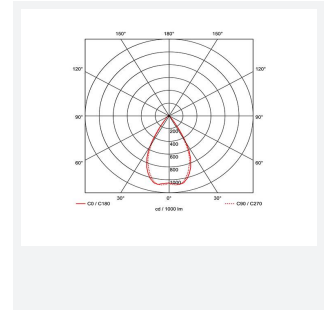

PRODUCT FEATURES

- Recessed adjustable architectural wallwash with 355° rotation suitable for commercial, hospitality and retail applications
- 30° cut-off angle in the horizontal position
- Remote driver with plug and play connection
- Powered by Tridonic
- Adjustable tilt angle from -15° to 45°
- Die-cast aluminium body and heatsink for good thermal management
- Dimmable options

GENERAL INFORMATION	
Wattage	15W
Lumens Delivered	1100lm
Lm/W	76lm/W
Beam Angle	55
CRI	90
CCT	3000K
Input	220/240V
Operating Temp	-20°C - 25°C
SDCM	5
UGR	17
Cut-Out Size	100mm
Product Weight without Packaging	1.007 kg

TECHNICAL INFORMATION	
Light Source	LED
Colour / Finish	White
IP Rating	IP20
Class Protection	2
Internal / External	Internal
Surface / Recessed / Suspended	Recessed
Lumen Depreciation	L70 60,000h
Warranty (Years)	5
CE Mark	Yes
Diameter	112 mm
Height	88 mm