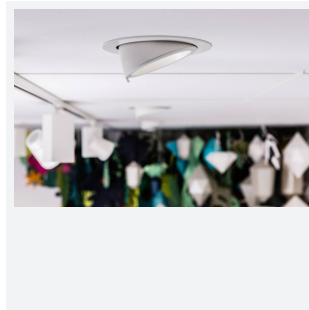

# Unity 100

Unity 100 Wallwash Warm White 1-10V  
Code: AULED100WW/WW/DD4

Category	Downlights
Application	Ancillary, Commercial, Education, Hospitality, Residential, Retail
Specification	Architectural

## PRODUCT FEATURES

- Recessed adjustable architectural wallwash with 355° rotation suitable for commercial, hospitality and retail applications
- 30° cut-off angle in the horizontal position
- Remote driver with plug and play connection
- Powered by Tridonic
- Adjustable tilt angle from -15° to 45°
- Die-cast aluminium body and heatsink for good thermal management
- Dimmable options

GENERAL INFORMATION	
Wattage	15W
Lumens Delivered	1100lm
Lm/W	76lm/W
Beam Angle	55
CRI	90
CCT	3000K
Input	220/240V
Operating Temp	-20°C - 25°C
SDCM	5
UGR	17
Cut-Out Size	100mm
Product Weight without Packaging	1.007 kg