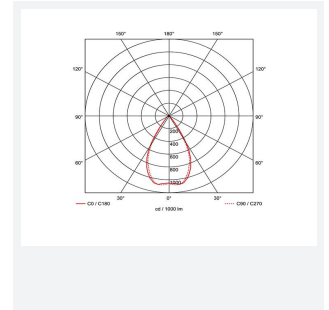

PRODUCT FEATURES

- Recessed adjustable architectural wallwash with 355° rotation suitable for commercial, hospitality and retail applications
- 30° cut-off angle in the horizontal position
- Remote driver with plug and play connection
- Powered by Tridonic
- Adjustable tilt angle from -15° to 45°
- Die-cast aluminium body and heatsink for good thermal management
- Dimmable options

GENERAL INFORMATION	
Wattage	15W
Lumens Delivered	1100lm
Lm/W	76lm/W
Beam Angle	55
CRI	90
CCT	3000K
Input	220/240V
Operating Temp	-20°C - 25°C
SDCM	5
UGR	17
Cut-Out Size	100mm
Product Weight without Packaging	0.01 kg

TECHNICAL INFORMATION	
Light Source	LED
Colour / Finish	White
IP Rating	IP20
Class Protection	2
Internal / External	Internal
Surface / Recessed / Suspended	Recessed
Lumen Depreciation	L70 60,000h
Warranty (Years)	5
CE Mark	Yes
Diameter	112 mm
Height	88 mm