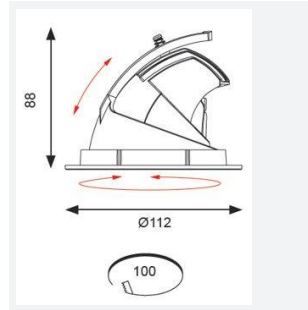

PRODUCT FEATURES

- Recessed adjustable architectural wallwash with 355° rotation suitable for commercial, hospitality and retail applications
- 30° cut-off angle in the horizontal position
- Remote driver with plug and play connection
- Powered by Tridonic
- Adjustable tilt angle from -15° to 45°
- Die-cast aluminium body and heatsink for good thermal management
- Dimmable options

GENERAL INFORMATION	
Wattage	15W
Lumens Delivered	1100lm
Lm/W	76lm/W
Beam Angle	55
CRI	90
CCT	3000K
Input	220/240V
Operating Temp	-20°C - 25°C
SDCM	5
UGR	17
Cut-Out Size	100mm
Product Weight without Packaging	0.01 kg

TECHNICAL INFORMATION	
Light Source	LED
Colour / Finish	White
IP Rating	IP20
Class Protection	2
Internal / External	Internal
Surface / Recessed / Suspended	Recessed
Lumen Depreciation	L70 60,000h
Warranty (Years)	5
CE Mark	Yes
Diameter	112 mm
Height	88 mm