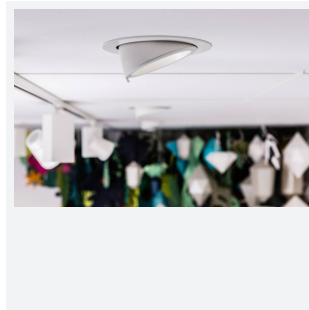

Unity 100

Unity 100 Wallwash Warm White DSI
Code: AULED100WW/WW/DD2

| | |
|---------------|--|
| Category | Downlights |
| Application | Ancillary, Commercial, Education, Hospitality, Residential, Retail |
| Specification | Architectural |

PRODUCT FEATURES

- Recessed adjustable architectural wallwash with 355° rotation suitable for commercial, hospitality and retail applications
- 30° cut-off angle in the horizontal position
- Remote driver with plug and play connection
- Powered by Tridonic
- Adjustable tilt angle from -15° to 45°
- Die-cast aluminium body and heatsink for good thermal management
- Dimmable options