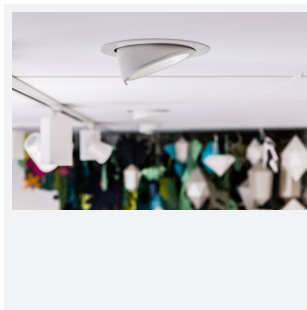

# Unity 100

<b>Category</b>	Downlights
<b>Application</b>	Ancillary, Commercial, Education, Hospitality, Residential, Retail
<b>Specification</b>	Architectural

**Code:** AULED100WW/OCTO

- Recessed adjustable architectural wallwash with 355° rotation suitable for commercial, hospitality and retail applications
- 30° cut-off angle in the horizontal position
- Remote driver with plug and play connection
- Powered by Tridonic
- Adjustable tilt angle from -15° to 45°
- Die-cast aluminium body and heatsink for good thermal management
- Dimmable options

GENERAL INFORMATION	
Wattage	15W
Lumens Delivered	1300lm
Lm/W	84lm/W
Beam Angle	55
CRI	90
CCT	4000K
Input	220-240V
Operating Temp	-20°C - 25°C
SDCM	3
UGR	17
Cut-Out Size	100mm
Product Weight without Packaging	1.007 kg