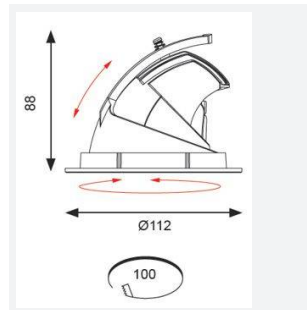

Unity 100

Category	Downlights
Application	Ancillary, Commercial, Education, Hospitality, Residential, Retail
Specification	Architectural

Code: AULED100WW/OCTO