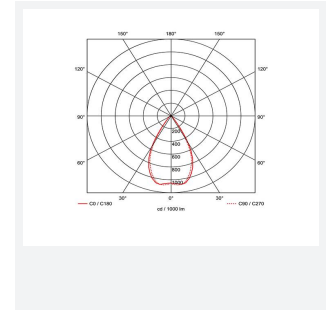

PRODUCT FEATURES

- Recessed adjustable architectural wallwash with 355° rotation suitable for commercial, hospitality and retail applications
- 30° cut-off angle in the horizontal position
- Remote driver with plug and play connection
- Powered by Tridonic
- Adjustable tilt angle from -15° to 45°
- Die-cast aluminium body and heatsink for good thermal management
- Dimmable options

GENERAL INFORMATION	
Wattage	15W
Lumens Delivered	1300lm
Lm/W	84lm/W
Beam Angle	55
CRI	90
CCT	4000K
Input	220/240V
Operating Temp	-20°C - 25°C
SDCM	3
UGR	17
Cut-Out Size	100mm
Product Weight without Packaging	1.007 kg

TECHNICAL INFORMATION	
Light Source	LED
Colour / Finish	White
IP Rating	IP20
Class Protection	2
Internal / External	Internal
Surface / Recessed / Suspended	Recessed
Lumen Depreciation	L70 60,000h
Warranty (Years)	5
CE Mark	Yes
Diameter	112 mm
Height	88 mm