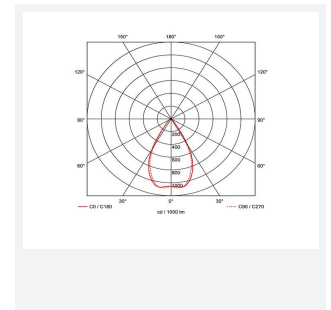

# Unity 100

<b>Category</b>	Downlights
<b>Application</b>	Ancillary, Commercial, Education, Hospitality, Residential, Retail
<b>Specification</b>	Architectural

**Code:** AULED100WW/OCTO

- Recessed adjustable architectural wallwash with 355° rotation suitable for commercial, hospitality and retail applications
- 30° cut-off angle in the horizontal position
- Remote driver with plug and play connection
- Powered by Tridonic
- Adjustable tilt angle from -15° to 45°
- Die-cast aluminium body and heatsink for good thermal management
- Dimmable options

GENERAL INFORMATION	
Wattage	15W
Lumens Delivered	1300lm
Lm/W	84lm/W
Beam Angle	55
CRI	90
CCT	4000K
Input	220-240V
Operating Temp	-20°C - 25°C
SDCM	3
UGR	17
Cut-Out Size	100mm
Product Weight without Packaging	1.007 kg

TECHNICAL INFORMATION	
Light Source	LED
Colour / Finish	White
IP Rating	IP20
Class Protection	2
Internal / External	Internal
Surface / Recessed / Suspended	Recessed
Lumen Depreciation	L70 60,000h
Warranty (Years)	5
CE Mark	Yes
Diameter	112 mm
Height	88 mm