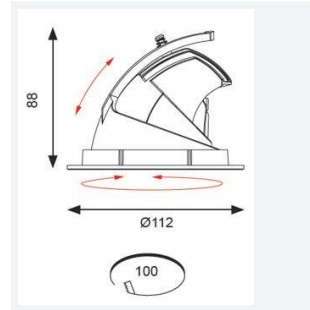

PRODUCT FEATURES

- Recessed adjustable architectural wallwash with 355° rotation suitable for commercial, hospitality and retail applications
- 30° cut-off angle in the horizontal position
- Remote driver with plug and play connection
- Powered by Tridonic
- Adjustable tilt angle from -15° to 45°
- Die-cast aluminium body and heatsink for good thermal management
- Dimmable options

GENERAL INFORMATION	
Wattage	15W
Lumens Delivered	1300lm
Lm/W	84lm/W
Beam Angle	55
CRI	90
CCT	4000K
Input	220/240V
Operating Temp	-20°C - 25°C
SDCM	3
UGR	17
Cut-Out Size	100mm
Product Weight without Packaging	1.007 kg

TECHNICAL INFORMATION	
Light Source	LED
Colour / Finish	White
IP Rating	IP20
Class Protection	2
Internal / External	Internal
Surface / Recessed / Suspended	Recessed
Lumen Depreciation	L70 60,000h
Warranty (Years)	5
CE Mark	Yes
Diameter	112 mm
Height	88 mm