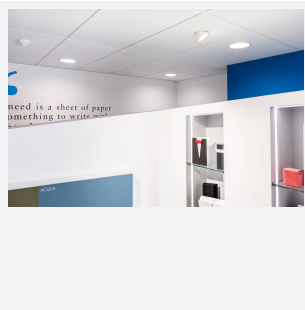

## PRODUCT FEATURES

- Recessed adjustable architectural wallwash with 355° rotation suitable for commercial, hospitality and retail applications
- 30° cut-off angle in the horizontal position
- Remote driver with plug and play connection
- Powered by Tridonic
- Adjustable tilt angle from -15° to 45°
- Die-cast aluminium body and heatsink for good thermal management
- Dimmable options