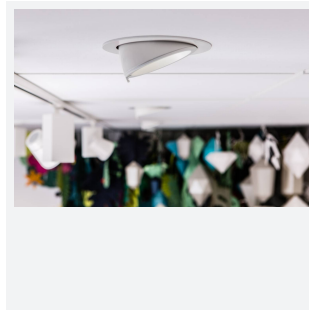

# Unity 100

Unity 100 Wallwash Cool White OCTO Smart  
Code: AULED100WW/OCTO

Category	Downlights
Application	Ancillary, Commercial, Education, Hospitality, Residential, Retail
Specification	Architectural

## PRODUCT FEATURES

- Recessed adjustable architectural wallwash with 355° rotation suitable for commercial, hospitality and retail applications
- 30° cut-off angle in the horizontal position
- Remote driver with plug and play connection
- Powered by Tridonic
- Adjustable tilt angle from -15° to 45°
- Die-cast aluminium body and heatsink for good thermal management
- Dimmable options