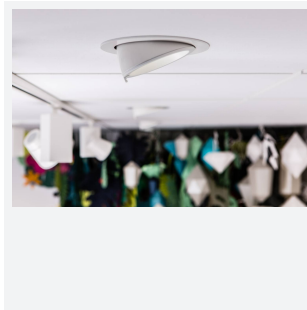

Unity 100

Unity 100 Wallwash Cool White 1-10V
Code: AULED100WW/DD4

Category	Downlights
Application	Ancillary, Commercial, Education, Hospitality, Residential, Retail
Specification	Architectural

PRODUCT FEATURES

- Recessed adjustable architectural wallwash with 355° rotation suitable for commercial, hospitality and retail applications
- 30° cut-off angle in the horizontal position
- Remote driver with plug and play connection
- Powered by Tridonic
- Adjustable tilt angle from -15° to 45°
- Die-cast aluminium body and heatsink for good thermal management
- Dimmable options