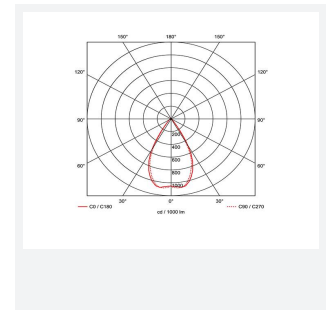

PRODUCT FEATURES

- Recessed adjustable architectural wallwash with 355° rotation suitable for commercial, hospitality and retail applications
- 30° cut-off angle in the horizontal position
- Remote driver with plug and play connection
- Powered by Tridonic
- Adjustable tilt angle from -15° to 45°
- Die-cast aluminium body and heatsink for good thermal management
- Dimmable options

GENERAL INFORMATION	
Wattage	15W
Lumens Delivered	1300lm
Lm/W	84lm/W
Beam Angle	55
CRI	90
CCT	4000K
Input	220-240V
Operating Temp	-20°C - 25°C
SDCM	3
UGR	17
Cut-Out Size	100mm
Product Weight without Packaging	1.007 kg

TECHNICAL INFORMATION	
Light Source	LED
Colour / Finish	White
IP Rating	IP20
Class Protection	2
Internal / External	Internal
Surface / Recessed / Suspended	Recessed
Lumen Depreciation	L70 60,000h
Warranty (Years)	5
CE Mark	Yes
Diameter	112 mm
Height	88 mm