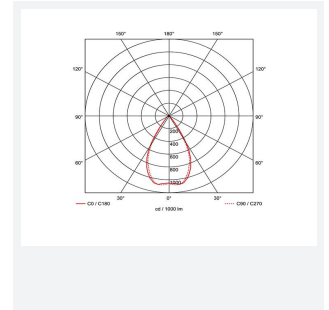

PRODUCT FEATURES

- Recessed adjustable architectural wallwash with 355° rotation suitable for commercial, hospitality and retail applications
- 30° cut-off angle in the horizontal position
- Remote driver with plug and play connection
- Powered by Tridonic
- Adjustable tilt angle from -15° to 45°
- Die-cast aluminium body and heatsink for good thermal management
- Dimmable options

GENERAL INFORMATION	
Wattage	15W
Lumens Delivered	1300lm
Lm/W	84lm/W
Beam Angle	55
CRI	90
CCT	4000K
Input	220/240V
Operating Temp	-20°C - 25°C
SDCM	3
UGR	17
Cut-Out Size	100mm
Product Weight without Packaging	1.007 kg

TECHNICAL INFORMATION	
Light Source	LED
Colour / Finish	White
IP Rating	IP20
Class Protection	2
Internal / External	Internal
Surface / Recessed / Suspended	Recessed
Lumen Depreciation	L70 60,000h
Warranty (Years)	5
CE Mark	Yes
Diameter	112 mm
Height	88 mm