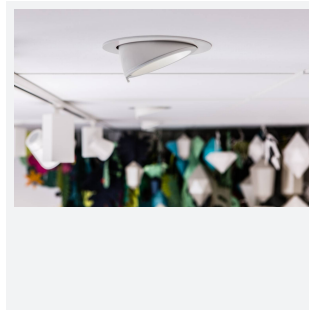

Unity 100

Unity 100 Wallwash Cool White 1-10V
Code: AULED100WW/DD4

Category	Downlights
Application	Ancillary, Commercial, Education, Hospitality, Residential, Retail
Specification	Architectural

PRODUCT FEATURES

- Recessed adjustable architectural wallwash with 355° rotation suitable for commercial, hospitality and retail applications
- 30° cut-off angle in the horizontal position
- Remote driver with plug and play connection
- Powered by Tridonic
- Adjustable tilt angle from -15° to 45°
- Die-cast aluminium body and heatsink for good thermal management
- Dimmable options