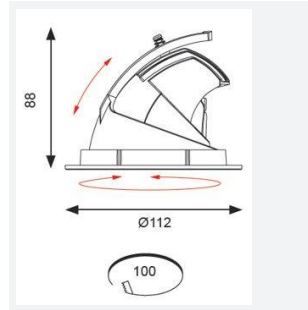

PRODUCT FEATURES

- Recessed adjustable architectural wallwash with 355° rotation suitable for commercial, hospitality and retail applications
- 30° cut-off angle in the horizontal position
- Remote driver with plug and play connection
- Powered by Tridonic
- Adjustable tilt angle from -15° to 45°
- Die-cast aluminium body and heatsink for good thermal management
- Dimmable options

GENERAL INFORMATION	
Wattage	15W
Lumens Delivered	1300lm
Lm/W	84lm/W
Beam Angle	55
CRI	90
CCT	4000K
Input	220/240V
Operating Temp	-20°C - 25°C
SDCM	3
UGR	17
Cut-Out Size	100mm
Product Weight without Packaging	1.007 kg

TECHNICAL INFORMATION	
Light Source	LED
Colour / Finish	White
IP Rating	IP20
Class Protection	2
Internal / External	Internal
Surface / Recessed / Suspended	Recessed
Lumen Depreciation	L70 60,000h
Warranty (Years)	5
CE Mark	Yes
Diameter	112 mm
Height	88 mm