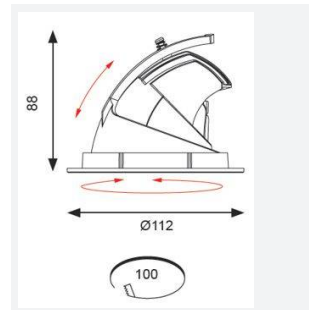

PRODUCT FEATURES

- Recessed adjustable architectural wallwash with 355° rotation suitable for commercial, hospitality and retail applications
- 30° cut-off angle in the horizontal position
- Remote driver with plug and play connection
- Powered by Tridonic
- Adjustable tilt angle from -15° to 45°
- Die-cast aluminium body and heatsink for good thermal management
- Dimmable options

GENERAL INFORMATION	
Wattage	15W
Lumens Delivered	1300lm
Lm/W	84lm/W
Beam Angle	55
CRI	90
CCT	4000K
Input	220-240V
Operating Temp	-20°C - 25°C
SDCM	3
UGR	17
Cut-Out Size	100mm
Product Weight without Packaging	1.007 kg

TECHNICAL INFORMATION	
Light Source	LED
Colour / Finish	White
IP Rating	IP20
Class Protection	2
Internal / External	Internal
Surface / Recessed / Suspended	Recessed
Lumen Depreciation	L70 60,000h
Warranty (Years)	5
CE Mark	Yes
Diameter	112 mm
Height	88 mm