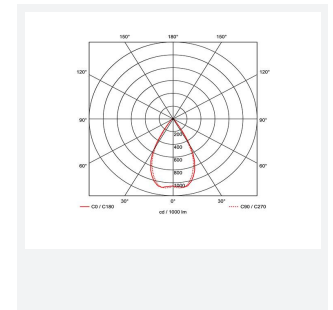

PRODUCT FEATURES

- Recessed adjustable architectural wallwash with 355° rotation suitable for commercial, hospitality and retail applications
- 30° cut-off angle in the horizontal position
- Remote driver with plug and play connection
- Powered by Tridonic
- Adjustable tilt angle from -15° to 45°
- Die-cast aluminium body and heatsink for good thermal management
- Dimmable options

GENERAL INFORMATION	
Wattage	15W
Lumens Delivered	1300lm
Lm/W	84lm/W
Beam Angle	55
CRI	90
CCT	4000K
Input	220-240V
Operating Temp	-20°C - 25°C
SDCM	3
UGR	17
Cut-Out Size	100mm
Product Weight without Packaging	1.007 kg

TECHNICAL INFORMATION	
Light Source	LED
Colour / Finish	White
IP Rating	IP20
Class Protection	2
Internal / External	Internal
Surface / Recessed / Suspended	Recessed
Lumen Depreciation	L70 60,000h
Warranty (Years)	5
CE Mark	Yes
Diameter	112 mm
Height	88 mm