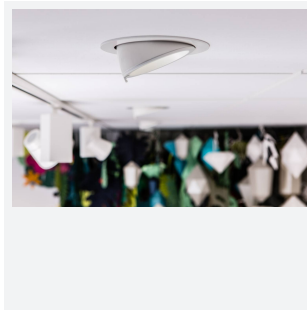

## PRODUCT FEATURES

- Recessed adjustable architectural wallwash with 355° rotation suitable for commercial, hospitality and retail applications
- 30° cut-off angle in the horizontal position
- Remote driver with plug and play connection
- Powered by Tridonic
- Adjustable tilt angle from -15° to 45°
- Die-cast aluminium body and heatsink for good thermal management
- Dimmable options