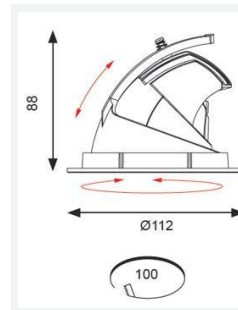

PRODUCT FEATURES

- Recessed adjustable architectural wallwash with 355° rotation suitable for commercial, hospitality and retail applications
- 30° cut-off angle in the horizontal position
- Remote driver with plug and play connection
- Powered by Tridonic
- Adjustable tilt angle from -15° to 45°
- Die-cast aluminium body and heatsink for good thermal management
- Dimmable options

GENERAL INFORMATION	
Wattage	15W
Lumens Delivered	1300lm
Lm/W	84lm/W
Beam Angle	55
CRI	90
CCT	4000K
Input	220-240V
Operating Temp	-20°C - 25°C
SDCM	3
UGR	17
Cut-Out Size	100mm
Product Weight without Packaging	1.007 kg

TECHNICAL INFORMATION	
Light Source	LED
Colour / Finish	White
IP Rating	IP20
Class Protection	2
Internal / External	Internal
Surface / Recessed / Suspended	Recessed
Lumen Depreciation	L70 60,000h
Warranty (Years)	5
CE Mark	Yes
Diameter	112 mm
Height	88 mm