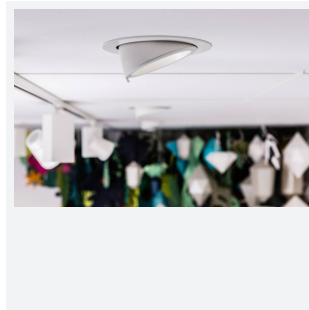

Unity 100

Unity 100 Wallwash Cool White DALI
Code: AULED100WW/DD3

Category	Downlights
Application	Ancillary, Commercial, Education, Hospitality, Residential, Retail
Specification	Architectural

PRODUCT FEATURES

- Recessed adjustable architectural wallwash with 355° rotation suitable for commercial, hospitality and retail applications
- 30° cut-off angle in the horizontal position
- Remote driver with plug and play connection
- Powered by Tridonic
- Adjustable tilt angle from -15° to 45°
- Die-cast aluminium body and heatsink for good thermal management
- Dimmable options