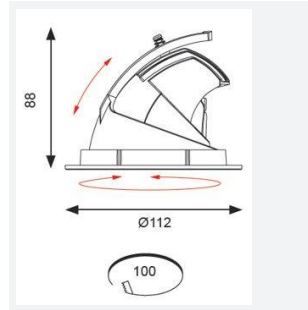

PRODUCT FEATURES

- Recessed adjustable architectural wallwash with 355° rotation suitable for commercial, hospitality and retail applications
- 30° cut-off angle in the horizontal position
- Remote driver with plug and play connection
- Powered by Tridonic
- Adjustable tilt angle from -15° to 45°
- Die-cast aluminium body and heatsink for good thermal management
- Dimmable options

GENERAL INFORMATION	
Wattage	15W
Lumens Delivered	1300lm
Lm/W	84lm/W
Beam Angle	55
CRI	90
CCT	4000K
Input	220-240V
Operating Temp	-20°C - 25°C
SDCM	3
UGR	17
Cut-Out Size	100mm
Product Weight without Packaging	1.007 kg

TECHNICAL INFORMATION	
Light Source	LED
Colour / Finish	White
IP Rating	IP20
Class Protection	2
Internal / External	Internal
Surface / Recessed / Suspended	Recessed
Lumen Depreciation	L70 60,000h
Warranty (Years)	5
CE Mark	Yes
Diameter	112 mm
Height	88 mm