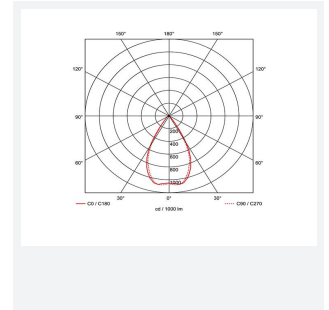

PRODUCT FEATURES

- Recessed adjustable architectural wallwash with 355° rotation suitable for commercial, hospitality and retail applications
- 30° cut-off angle in the horizontal position
- Remote driver with plug and play connection
- Powered by Tridonic
- Adjustable tilt angle from -15° to 45°
- Die-cast aluminium body and heatsink for good thermal management
- Dimmable options

GENERAL INFORMATION	
Wattage	15W
Lumens Delivered	1300lm
Lm/W	84lm/W
Beam Angle	55
CRI	90
CCT	4000K
Input	220-240V
Operating Temp	-20°C - 25°C
SDCM	3
UGR	17
Cut-Out Size	100mm
Product Weight without Packaging	1.007 kg

TECHNICAL INFORMATION	
Light Source	LED
Colour / Finish	White
IP Rating	IP20
Class Protection	2
Internal / External	Internal
Surface / Recessed / Suspended	Recessed
Lumen Depreciation	L70 60,000h
Warranty (Years)	5
CE Mark	Yes
Diameter	112 mm
Height	88 mm