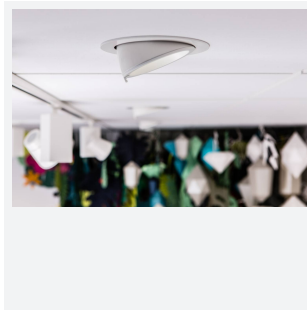

Unity 100

Unity 100 Wallwash Cool White DSI
Code: AULED100WW/DD2

Category	Downlights
Application	Ancillary, Commercial, Education, Hospitality, Residential, Retail
Specification	Architectural

PRODUCT FEATURES

- Recessed adjustable architectural wallwash with 355° rotation suitable for commercial, hospitality and retail applications
- 30° cut-off angle in the horizontal position
- Remote driver with plug and play connection
- Powered by Tridonic
- Adjustable tilt angle from -15° to 45°
- Die-cast aluminium body and heatsink for good thermal management
- Dimmable options