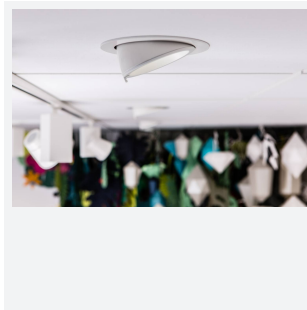

# Unity 100

Unity 100 Wallwash Cool White DSI  
Code: AULED100WW/DD2

Category	Downlights
Application	Ancillary, Commercial, Education, Hospitality, Residential, Retail
Specification	Architectural

## PRODUCT FEATURES

- Recessed adjustable architectural wallwash with 355° rotation suitable for commercial, hospitality and retail applications
- 30° cut-off angle in the horizontal position
- Remote driver with plug and play connection
- Powered by Tridonic
- Adjustable tilt angle from -15° to 45°
- Die-cast aluminium body and heatsink for good thermal management
- Dimmable options