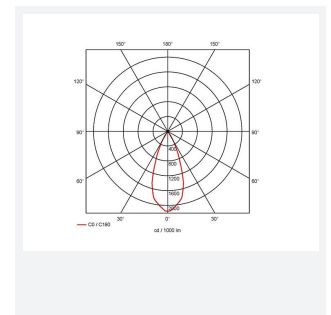

PRODUCT FEATURES

- Square and Rectangular recessed adjustable architectural downlight suitable for commercial, hospitality and retail applications
- Black trim provides excellent glare control
- Remote driver with plug and play connection
- Powered by Tridonic
- Fully adjustable tilt angle 30° on two axis
- Steel housing with die-cast aluminium body for good thermal management
- Dimmable options

GENERAL INFORMATION	
Wattage	20.5
Lumens Delivered	3100lm
Lm/W	88lm/W
Beam Angle	40
CRI	90
CCT	4000K
Input	220-240V
Operating Temp	-20°C - 25°C
SDCM	3
UGR	10
Cut-Out Size	160x160
Energy efficiency class	E
Product Weight without Packaging	1.376 kg

TECHNICAL INFORMATION	
Light Source	LED
Colour / Finish	White
IP Rating	IP20
Class Protection	2
Internal / External	Internal
Surface / Recessed / Suspended	Recessed
Warranty (Years)	5
CE Mark	Yes
Height	152 mm