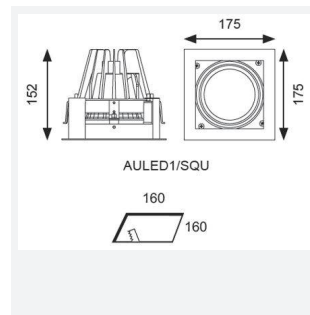

PRODUCT FEATURES

- Square and Rectangular recessed adjustable architectural downlight suitable for commercial, hospitality and retail applications
- Black trim provides excellent glare control
- Remote driver with plug and play connection
- Powered by Tridonic
- Fully adjustable tilt angle 30° on two axis
- Steel housing with die-cast aluminium body for good thermal management
- Dimmable options

GENERAL INFORMATION	
Wattage	20.5
Lumens Delivered	3100lm
Lm/W	88lm/W
Beam Angle	40
CRI	90
CCT	4000K
Input	220-240V
Operating Temp	-20°C - 25°C
SDCM	3
UGR	10
Cut-Out Size	160x160
Energy efficiency class	E
Product Weight without Packaging	1.376 kg

TECHNICAL INFORMATION	
Light Source	LED
Colour / Finish	White
IP Rating	IP20
Class Protection	2
Internal / External	Internal
Surface / Recessed / Suspended	Recessed
Warranty (Years)	5
CE Mark	Yes
Height	152 mm