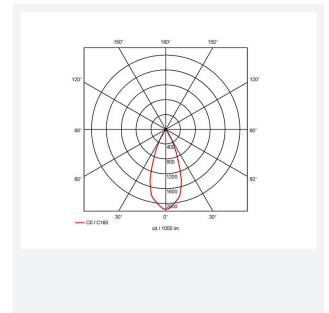

PRODUCT FEATURES

- Square and Rectangular recessed adjustable architectural downlight suitable for commercial, hospitality and retail applications
- Black trim provides excellent glare control
- Remote driver with plug and play connection
- Powered by Tridonic
- Fully adjustable tilt angle 30° on two axis
- Steel housing with die-cast aluminium body for good thermal management
- Dimmable options

GENERAL INFORMATION	
Wattage	36
Lumens Delivered	3100lm
Lm/W	88lm/W
Beam Angle	40
CRI	90
CCT	4000K
Input	220/240V
Operating Temp	-20°C - 25°C
SDCM	3
UGR	10
Cut-Out Size	160x160
Energy efficiency class	E
Product Weight without Packaging	1.376 kg

TECHNICAL INFORMATION	
Light Source	LED
Colour / Finish	White
IP Rating	IP20
Class Protection	2
Internal / External	Internal
Surface / Recessed / Suspended	Recessed
Warranty (Years)	5
CE Mark	Yes
Height	140 mm