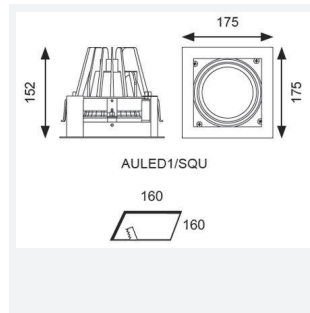

PRODUCT FEATURES

- Square and Rectangular recessed adjustable architectural downlight suitable for commercial, hospitality and retail applications
- Black trim provides excellent glare control
- Remote driver with plug and play connection
- Powered by Tridonic
- Fully adjustable tilt angle 30° on two axis
- Steel housing with die-cast aluminium body for good thermal management
- Dimmable options

GENERAL INFORMATION	
Wattage	36
Lumens Delivered	3100lm
Lm/W	88lm/W
Beam Angle	40
CRI	90
CCT	4000K
Input	220/240V
Operating Temp	-20°C - 25°C
SDCM	3
UGR	10
Cut-Out Size	160x160
Energy efficiency class	E
Product Weight without Packaging	1.376 kg

TECHNICAL INFORMATION	
Light Source	LED
Colour / Finish	White
IP Rating	IP20
Class Protection	2
Internal / External	Internal
Surface / Recessed / Suspended	Recessed
Warranty (Years)	5
CE Mark	Yes
Height	140 mm