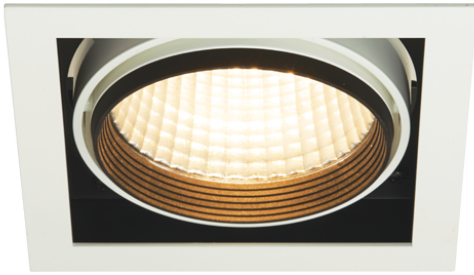

Category	Downlights
Application	Ancillary, Commercial, Education, Hospitality, Residential, Retail
Specification	Architectural

Unity S and R

32W Unity S 4000K LED Downlight

Code: AULED1/SQU

PRODUCT FEATURES

- Square and Rectangular recessed adjustable architectural downlight suitable for commercial, hospitality and retail applications
- Black trim provides excellent glare control
- Remote driver with plug and play connection
- Powered by Tridonic
- Fully adjustable tilt angle 30° on two axis
- Steel housing with die-cast aluminium body for good thermal management
- Dimmable options

GENERAL INFORMATION

Wattage	36W
Lumens Delivered	3100lm
Lm/W	88lm/W
Beam Angle	40
CRI	90
CCT	4000K
Input	220-240V
Operating Temp	-20°C - 25°C
SDCM	3
UGR	10
Cut-Out Size	160x160
Energy efficiency class	E
Product Weight without Packaging	1.376 kg

TECHNICAL INFORMATION

Light Source	LED
Colour / Finish	White
IP Rating	IP20
Class Protection	2
Internal / External	Internal
Surface / Recessed / Suspended	Recessed
Warranty (Years)	5
CE Mark	Yes
Height	152 mm