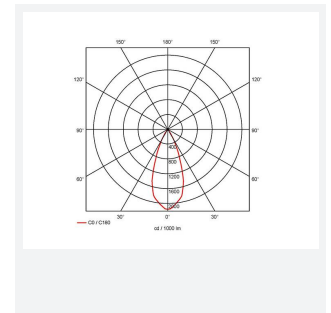

PRODUCT FEATURES

- Square and Rectangular recessed adjustable architectural downlight suitable for commercial, hospitality and retail applications
- Black trim provides excellent glare control
- Remote driver with plug and play connection
- Powered by Tridonic
- Fully adjustable tilt angle 30° on two axis
- Steel housing with die-cast aluminium body for good thermal management
- Dimmable options

GENERAL INFORMATION	
Wattage	36W
Lumens Delivered	3100lm
Lm/W	88lm/W
Beam Angle	40
CRI	90
CCT	4000K
Input	220/240V
Operating Temp	-20°C - 25°C
SDCM	3
UGR	10
Cut-Out Size	160x160mm
Product Weight without Packaging	1.46 kg

TECHNICAL INFORMATION	
Light Source	LED
Colour / Finish	White
IP Rating	IP20
Class Protection	2
Internal / External	Internal
Surface / Recessed / Suspended	Recessed
Lumen Depreciation	L80 60,000h
Warranty (Years)	5
CE Mark	Yes
Height	152 mm