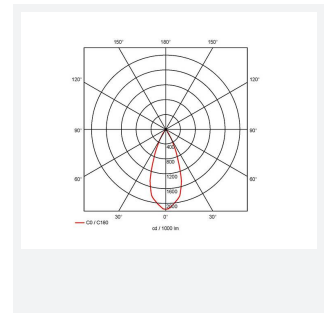

PRODUCT FEATURES

- Square and Rectangular recessed adjustable architectural downlight suitable for commercial, hospitality and retail applications
- Black trim provides excellent glare control
- Remote driver with plug and play connection
- Powered by Tridonic
- Fully adjustable tilt angle 30° on two axis
- Steel housing with die-cast aluminium body for good thermal management
- Dimmable options

GENERAL INFORMATION	
Wattage	36W
Lumens Delivered	3100lm
Lm/W	88lm/W
Beam Angle	40
CRI	90
CCT	4000K
Input	220-240V
Operating Temp	-20°C - 25°C
SDCM	3
UGR	10
Cut-Out Size	160x160mm
Product Weight without Packaging	1.46 kg

TECHNICAL INFORMATION	
Light Source	LED
Colour / Finish	White
IP Rating	IP20
Class Protection	2
Internal / External	Internal
Surface / Recessed / Suspended	Recessed
Lumen Depreciation	L80 60,000h
Warranty (Years)	5
CE Mark	Yes
Height	152 mm