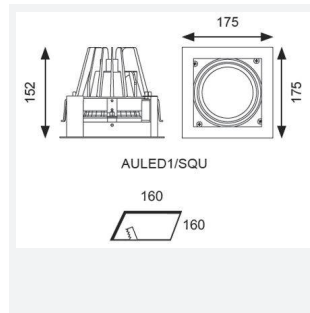

PRODUCT FEATURES

- Square and Rectangular recessed adjustable architectural downlight suitable for commercial, hospitality and retail applications
- Black trim provides excellent glare control
- Remote driver with plug and play connection
- Powered by Tridonic
- Fully adjustable tilt angle 30° on two axis
- Steel housing with die-cast aluminium body for good thermal management
- Dimmable options

GENERAL INFORMATION	
Wattage	36W
Lumens Delivered	3100lm
Lm/W	88lm/W
Beam Angle	40
CRI	90
CCT	4000K
Input	220/240V
Operating Temp	-20°C - 25°C
SDCM	3
UGR	10
Cut-Out Size	160x160mm
Product Weight without Packaging	1.46 kg

TECHNICAL INFORMATION	
Light Source	LED
Colour / Finish	White
IP Rating	IP20
Class Protection	2
Internal / External	Internal
Surface / Recessed / Suspended	Recessed
Lumen Depreciation	L80 60,000h
Warranty (Years)	5
CE Mark	Yes
Height	152 mm