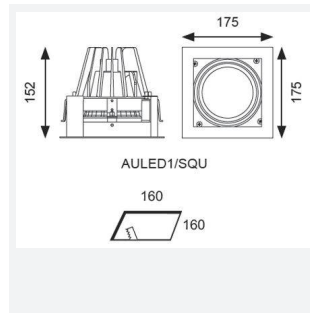

PRODUCT FEATURES

- Square and Rectangular recessed adjustable architectural downlight suitable for commercial, hospitality and retail applications
- Black trim provides excellent glare control
- Remote driver with plug and play connection
- Powered by Tridonic
- Fully adjustable tilt angle 30° on two axis
- Steel housing with die-cast aluminium body for good thermal management
- Dimmable options

GENERAL INFORMATION	
Wattage	36W
Lumens Delivered	3100lm
Lm/W	88lm/W
Beam Angle	40
CRI	90
CCT	4000K
Input	220-240V
Operating Temp	-20°C - 25°C
SDCM	3
UGR	10
Cut-Out Size	160x160mm
Product Weight without Packaging	1.46 kg

TECHNICAL INFORMATION	
Light Source	LED
Colour / Finish	White
IP Rating	IP20
Class Protection	2
Internal / External	Internal
Surface / Recessed / Suspended	Recessed
Lumen Depreciation	L80 60,000h
Warranty (Years)	5
CE Mark	Yes
Height	152 mm