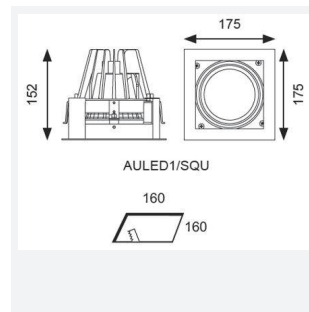

PRODUCT FEATURES

- Square and Rectangular recessed adjustable architectural downlight suitable for commercial, hospitality and retail applications
- Black trim provides excellent glare control
- Remote driver with plug and play connection
- Powered by Tridonic
- Fully adjustable tilt angle 30° on two axis
- Steel housing with die-cast aluminium body for good thermal management
- Dimmable options

GENERAL INFORMATION	
Wattage	36W
Lumens Delivered	3100lm
Lm/W	88lm/W
Beam Angle	40
CRI	90
CCT	4000K
Input	220-240V
Operating Temp	-20°C - 25°C
SDCM	3
UGR	10
Cut-Out Size	160x160mm
Product Weight without Packaging	1.46 kg

TECHNICAL INFORMATION	
Light Source	LED
Colour / Finish	White
IP Rating	IP20
Class Protection	2
Internal / External	Internal
Surface / Recessed / Suspended	Recessed
Lumen Depreciation	L80 60,000h
Warranty (Years)	5
CE Mark	Yes
Height	152 mm