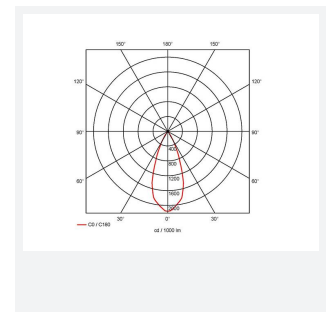

PRODUCT FEATURES

- Square and Rectangular recessed adjustable architectural downlight suitable for commercial, hospitality and retail applications
- Black trim provides excellent glare control
- Remote driver with plug and play connection
- Powered by Tridonic
- Fully adjustable tilt angle 30° on two axis
- Steel housing with die-cast aluminium body for good thermal management
- Dimmable options

GENERAL INFORMATION	
Wattage	36W
Lumens Delivered	3100lm
Lm/W	88lm/W
Beam Angle	40
CRI	90
CCT	4000K
Input	220-240V
Operating Temp	-20°C - 25°C
SDCM	3
UGR	10
Cut-Out Size	160x160mm
Product Weight without Packaging	1.46 kg

TECHNICAL INFORMATION	
Light Source	LED
Colour / Finish	White
IP Rating	IP20
Class Protection	2
Internal / External	Internal
Surface / Recessed / Suspended	Recessed
Lumen Depreciation	L80 60,000h
Warranty (Years)	5
CE Mark	Yes
Height	152 mm