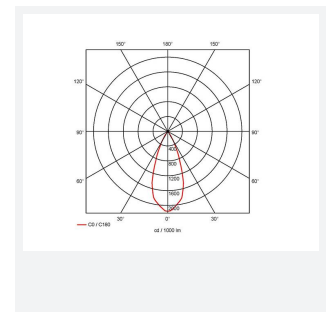

GENERAL INFORMATION	
Wattage	36W
Lumens Delivered	3100lm
Lm/W	88lm/W
Beam Angle	40
CRI	90
CCT	4000K
Input	220/240V
Operating Temp	-20°C - 25°C
SDCM	3
UGR	10
Cut-Out Size	160x160mm
Product Weight without Packaging	1.46 kg

TECHNICAL INFORMATION	
Light Source	LED
Colour / Finish	White
IP Rating	IP20
Class Protection	2
Internal / External	Internal
Surface / Recessed / Suspended	Recessed
Lumen Depreciation	L80 60,000h
Warranty (Years)	5
CE Mark	Yes
Height	152 mm