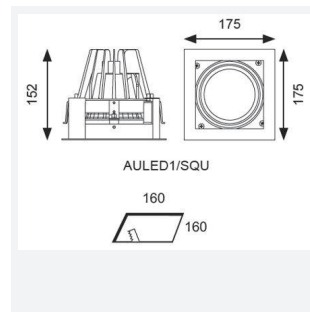

PRODUCT FEATURES

- Square and Rectangular recessed adjustable architectural downlight suitable for commercial, hospitality and retail applications
- Black trim provides excellent glare control
- Remote driver with plug and play connection
- Powered by Tridonic
- Fully adjustable tilt angle 30° on two axis
- Steel housing with die-cast aluminium body for good thermal management
- Dimmable options

GENERAL INFORMATION	
Wattage	36W
Lumens Delivered	3100lm
Lm/W	88lm/W
Beam Angle	40
CRI	90
CCT	4000K
Input	220/240V
Operating Temp	-20°C - 25°C
SDCM	3
UGR	10
Cut-Out Size	160x160mm
Product Weight without Packaging	1.46 kg

TECHNICAL INFORMATION	
Light Source	LED
Colour / Finish	White
IP Rating	IP20
Class Protection	2
Internal / External	Internal
Surface / Recessed / Suspended	Recessed
Lumen Depreciation	L80 60,000h
Warranty (Years)	5
CE Mark	Yes
Height	152 mm