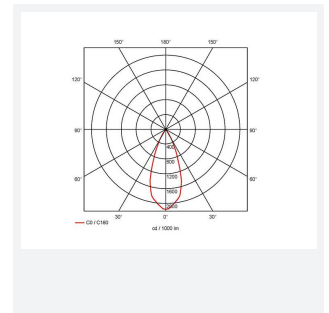

PRODUCT FEATURES

- Square and Rectangular recessed adjustable architectural downlight suitable for commercial, hospitality and retail applications
- Black trim provides excellent glare control
- Remote driver with plug and play connection
- Powered by Tridonic
- Fully adjustable tilt angle 30° on two axis
- Steel housing with die-cast aluminium body for good thermal management
- Dimmable options

GENERAL INFORMATION	
Wattage	36W
Lumens Delivered	3100lm
Lm/W	88lm/W
Beam Angle	40
CRI	90
CCT	4000K
Input	220/240V
Operating Temp	0°C - 25°C
SDCM	3
UGR	10
Cut-Out Size	160x160mm
Product Weight without Packaging	0.01 kg

TECHNICAL INFORMATION	
Light Source	LED
Colour / Finish	White
IP Rating	IP20
Class Protection	2
Internal / External	Internal
Surface / Recessed / Suspended	Recessed
Lumen Depreciation	L80 60,000h
Warranty (Years)	5
CE Mark	Yes
Height	152 mm