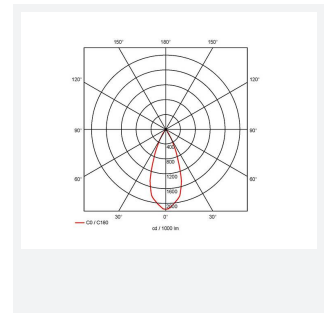

PRODUCT FEATURES

- Square and Rectangular recessed adjustable architectural downlight suitable for commercial, hospitality and retail applications
- Black trim provides excellent glare control
- Remote driver with plug and play connection
- Powered by Tridonic
- Fully adjustable tilt angle 30° on two axis
- Steel housing with die-cast aluminium body for good thermal management
- Dimmable options

GENERAL INFORMATION	
Wattage	36W
Lumens Delivered	3100lm
Lm/W	88lm/W
Beam Angle	40
CRI	90
CCT	4000K
Input	220/240V
Operating Temp	-20°C - 25°C
SDCM	3
UGR	10
Cut-Out Size	160x160mm
Product Weight without Packaging	0.01 kg

TECHNICAL INFORMATION	
Light Source	LED
Colour / Finish	White
IP Rating	IP20
Class Protection	2
Internal / External	Internal
Surface / Recessed / Suspended	Recessed
Lumen Depreciation	L80 60,000h
Warranty (Years)	5
CE Mark	Yes
Height	152 mm