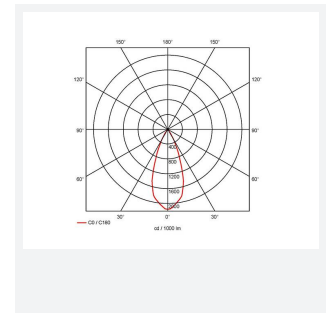

PRODUCT FEATURES

- Square and Rectangular recessed adjustable architectural downlight suitable for commercial, hospitality and retail applications
- Black trim provides excellent glare control
- Remote driver with plug and play connection
- Powered by Tridonic
- Fully adjustable tilt angle 30° on two axis
- Steel housing with die-cast aluminium body for good thermal management
- Dimmable options

GENERAL INFORMATION	
Wattage	36W
Lumens Delivered	3100lm
Lm/W	88lm/W
Beam Angle	40
CRI	90
CCT	4000K
Input	220-240V
Operating Temp	-20°C - 25°C
SDCM	3
UGR	10
Cut-Out Size	160x160mm
Product Weight without Packaging	0.01 kg

TECHNICAL INFORMATION	
Light Source	LED
Colour / Finish	White
IP Rating	IP20
Class Protection	2
Internal / External	Internal
Surface / Recessed / Suspended	Recessed
Lumen Depreciation	L80 60,000h
Warranty (Years)	5
CE Mark	Yes
Height	152 mm