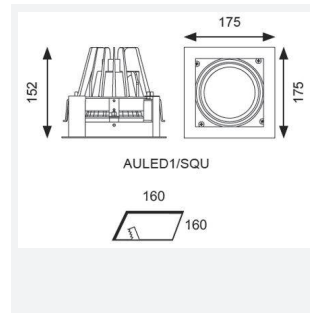

PRODUCT FEATURES

- Square and Rectangular recessed adjustable architectural downlight suitable for commercial, hospitality and retail applications
- Black trim provides excellent glare control
- Remote driver with plug and play connection
- Powered by Tridonic
- Fully adjustable tilt angle 30° on two axis
- Steel housing with die-cast aluminium body for good thermal management
- Dimmable options

GENERAL INFORMATION	
Wattage	36W
Lumens Delivered	3100lm
Lm/W	88lm/W
Beam Angle	40
CRI	90
CCT	4000K
Input	220-240V
Operating Temp	-20°C - 25°C
SDCM	3
UGR	10
Cut-Out Size	160x160mm
Product Weight without Packaging	0.01 kg

TECHNICAL INFORMATION	
Light Source	LED
Colour / Finish	White
IP Rating	IP20
Class Protection	2
Internal / External	Internal
Surface / Recessed / Suspended	Recessed
Lumen Depreciation	L80 60,000h
Warranty (Years)	5
CE Mark	Yes
Height	152 mm