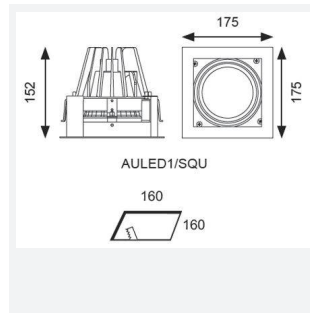

PRODUCT FEATURES

- Square and Rectangular recessed adjustable architectural downlight suitable for commercial, hospitality and retail applications
- Black trim provides excellent glare control
- Remote driver with plug and play connection
- Powered by Tridonic
- Fully adjustable tilt angle 30° on two axis
- Steel housing with die-cast aluminium body for good thermal management
- Dimmable options

GENERAL INFORMATION	
Wattage	36W
Lumens Delivered	3100lm
Lm/W	88lm/W
Beam Angle	40
CRI	90
CCT	4000K
Input	220/240V
Operating Temp	-20°C - 25°C
SDCM	3
UGR	10
Cut-Out Size	160x160mm
Product Weight without Packaging	0.01 kg

TECHNICAL INFORMATION	
Light Source	LED
Colour / Finish	White
IP Rating	IP20
Class Protection	2
Internal / External	Internal
Surface / Recessed / Suspended	Recessed
Lumen Depreciation	L80 60,000h
Warranty (Years)	5
CE Mark	Yes
Height	152 mm