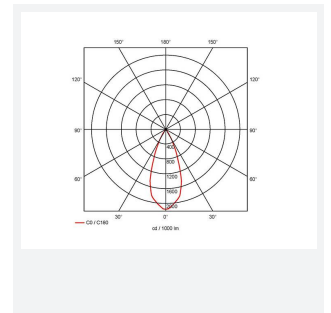

PRODUCT FEATURES

- Square and Rectangular recessed adjustable architectural downlight suitable for commercial, hospitality and retail applications
- Black trim provides excellent glare control
- Remote driver with plug and play connection
- Powered by Tridonic
- Fully adjustable tilt angle 30° on two axis
- Steel housing with die-cast aluminium body for good thermal management
- Dimmable options

GENERAL INFORMATION	
Wattage	36W
Lumens Delivered	3100lm
Lm/W	88lm/W
Beam Angle	40
CRI	90
CCT	4000K
Input	220/240V
Operating Temp	0°C - 25°C
SDCM	3
UGR	10
Cut-Out Size	160x160mm
Product Weight without Packaging	0.01 kg

TECHNICAL INFORMATION	
Light Source	LED
Colour / Finish	White
IP Rating	IP20
Class Protection	2
Internal / External	Internal
Surface / Recessed / Suspended	Recessed
Lumen Depreciation	L80 60,000h
Warranty (Years)	5
CE Mark	Yes
Height	152 mm