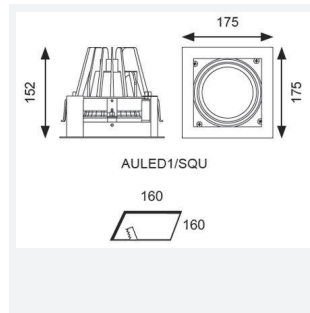

PRODUCT FEATURES

- Square and Rectangular recessed adjustable architectural downlight suitable for commercial, hospitality and retail applications
- Black trim provides excellent glare control
- Remote driver with plug and play connection
- Powered by Tridonic
- Fully adjustable tilt angle 30° on two axis
- Steel housing with die-cast aluminium body for good thermal management
- Dimmable options

GENERAL INFORMATION	
Wattage	36W
Lumens Delivered	3100lm
Lm/W	88lm/W
Beam Angle	40
CRI	90
CCT	4000K
Input	220/240V
Operating Temp	0°C - 25°C
SDCM	3
UGR	10
Cut-Out Size	160x160mm
Product Weight without Packaging	0.01 kg

TECHNICAL INFORMATION	
Light Source	LED
Colour / Finish	White
IP Rating	IP20
Class Protection	2
Internal / External	Internal
Surface / Recessed / Suspended	Recessed
Lumen Depreciation	L80 60,000h
Warranty (Years)	5
CE Mark	Yes
Height	152 mm