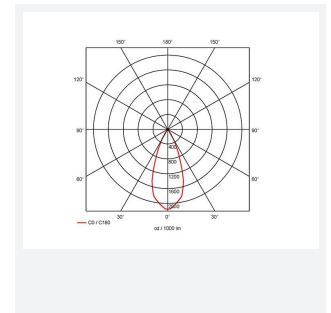

PRODUCT FEATURES

- Square and Rectangular recessed adjustable architectural downlight suitable for commercial, hospitality and retail applications
- Black trim provides excellent glare control
- Remote driver with plug and play connection
- Powered by Tridonic
- Fully adjustable tilt angle 30° on two axis
- Steel housing with die-cast aluminium body for good thermal management
- Dimmable options

GENERAL INFORMATION	
Wattage	36W
Lumens Delivered	3100lm
Lm/W	88lm/W
Beam Angle	40
CRI	90
CCT	4000K
Input	220-240V
Operating Temp	0°C - 25°C
SDCM	3
UGR	10
Cut-Out Size	160x160mm
Product Weight without Packaging	0.01 kg

TECHNICAL INFORMATION	
Light Source	LED
Colour / Finish	White
IP Rating	IP20
Class Protection	2
Internal / External	Internal
Surface / Recessed / Suspended	Recessed
Lumen Depreciation	L80 60,000h
Warranty (Years)	5
CE Mark	Yes
Height	152 mm