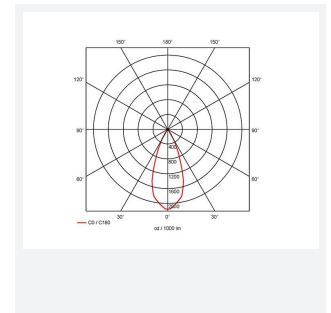

PRODUCT FEATURES

- Square and Rectangular recessed adjustable architectural downlight suitable for commercial, hospitality and retail applications
- Black trim provides excellent glare control
- Remote driver with plug and play connection
- Powered by Tridonic
- Fully adjustable tilt angle 30° on two axis
- Steel housing with die-cast aluminium body for good thermal management
- Dimmable options

GENERAL INFORMATION	
Wattage	36W
Lumens Delivered	3100lm
Lm/W	88lm/W
Beam Angle	40
CRI	90
CCT	4000K
Input	220/240V
Operating Temp	-20°C - 25°C
SDCM	3
UGR	10
Cut-Out Size	160x160mm
Product Weight without Packaging	1.276 kg

TECHNICAL INFORMATION	
Light Source	LED
Colour / Finish	White
IP Rating	IP20
Class Protection	2
Internal / External	Internal
Surface / Recessed / Suspended	Recessed
Lumen Depreciation	L80 60,000h
Warranty (Years)	5
CE Mark	Yes
Height	152 mm