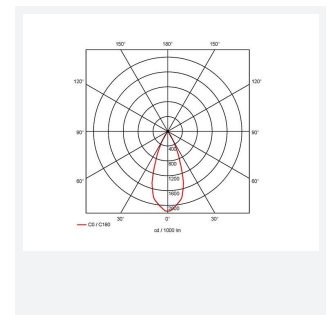

PRODUCT FEATURES

- Square and Rectangular recessed adjustable architectural downlight suitable for commercial, hospitality and retail applications
- Black trim provides excellent glare control
- Remote driver with plug and play connection
- Powered by Tridonic
- Fully adjustable tilt angle 30° on two axis
- Steel housing with die-cast aluminium body for good thermal management
- Dimmable options

GENERAL INFORMATION	
Wattage	36W
Lumens Delivered	3100lm
Lm/W	88lm/W
Beam Angle	40
CRI	90
CCT	4000K
Input	220-240V
Operating Temp	-20°C - 25°C
SDCM	3
UGR	10
Cut-Out Size	160x160mm
Product Weight without Packaging	1.276 kg

TECHNICAL INFORMATION	
Light Source	LED
Colour / Finish	White
IP Rating	IP20
Class Protection	2
Internal / External	Internal
Surface / Recessed / Suspended	Recessed
Lumen Depreciation	L80 60,000h
Warranty (Years)	5
CE Mark	Yes
Height	152 mm