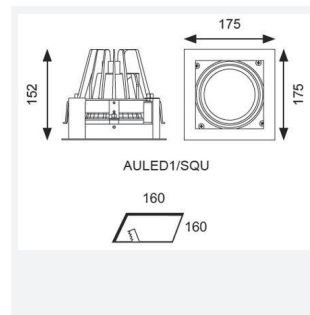

PRODUCT FEATURES

- Square and Rectangular recessed adjustable architectural downlight suitable for commercial, hospitality and retail applications
- Black trim provides excellent glare control
- Remote driver with plug and play connection
- Powered by Tridonic
- Fully adjustable tilt angle 30° on two axis
- Steel housing with die-cast aluminium body for good thermal management
- Dimmable options

GENERAL INFORMATION	
Wattage	36W
Lumens Delivered	3100lm
Lm/W	88lm/W
Beam Angle	40
CRI	90
CCT	4000K
Input	220-240V
Operating Temp	-20°C - 25°C
SDCM	3
UGR	10
Cut-Out Size	160x160mm
Product Weight without Packaging	1.276 kg

TECHNICAL INFORMATION	
Light Source	LED
Colour / Finish	White
IP Rating	IP20
Class Protection	2
Internal / External	Internal
Surface / Recessed / Suspended	Recessed
Lumen Depreciation	L80 60,000h
Warranty (Years)	5
CE Mark	Yes
Height	152 mm