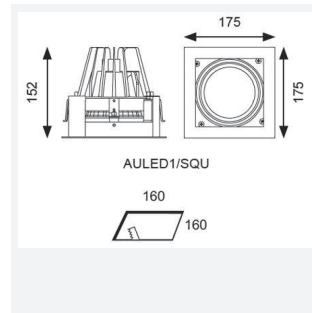

PRODUCT FEATURES

- Square and Rectangular recessed adjustable architectural downlight suitable for commercial, hospitality and retail applications
- Black trim provides excellent glare control
- Remote driver with plug and play connection
- Powered by Tridonic
- Fully adjustable tilt angle 30° on two axis
- Steel housing with die-cast aluminium body for good thermal management
- Dimmable options

GENERAL INFORMATION	
Wattage	36W
Lumens Delivered	3100lm
Lm/W	88lm/W
Beam Angle	40
CRI	90
CCT	4000K
Input	220/240V
Operating Temp	-20°C - 25°C
SDCM	3
UGR	10
Cut-Out Size	160x160mm
Product Weight without Packaging	1.276 kg

TECHNICAL INFORMATION	
Light Source	LED
Colour / Finish	White
IP Rating	IP20
Class Protection	2
Internal / External	Internal
Surface / Recessed / Suspended	Recessed
Lumen Depreciation	L80 60,000h
Warranty (Years)	5
CE Mark	Yes
Height	152 mm