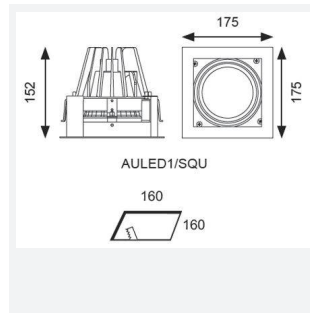

PRODUCT FEATURES

- Square and Rectangular recessed adjustable architectural downlight suitable for commercial, hospitality and retail applications
- Black trim provides excellent glare control
- Remote driver with plug and play connection
- Powered by Tridonic
- Fully adjustable tilt angle 30° on two axis
- Steel housing with die-cast aluminium body for good thermal management
- Dimmable options

GENERAL INFORMATION	
Wattage	36W
Lumens Delivered	3100lm
Lm/W	88lm/W
Beam Angle	40
CRI	90
CCT	4000K
Input	220-240V
Operating Temp	0°C - 25°C
SDCM	3
UGR	10
Cut-Out Size	160x160mm
Product Weight without Packaging	0.01 kg

TECHNICAL INFORMATION	
Light Source	LED
Colour / Finish	White
IP Rating	IP20
Class Protection	2
Internal / External	Internal
Surface / Recessed / Suspended	Recessed
Lumen Depreciation	L80 60,000h
Warranty (Years)	5
CE Mark	Yes
Height	152 mm