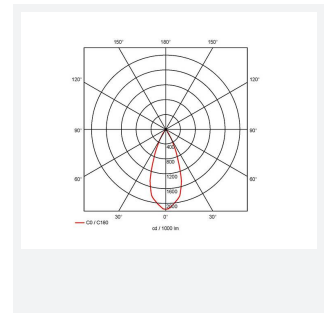

PRODUCT FEATURES

- Square and Rectangular recessed adjustable architectural downlight suitable for commercial, hospitality and retail applications
- Black trim provides excellent glare control
- Remote driver with plug and play connection
- Powered by Tridonic
- Fully adjustable tilt angle 30° on two axis
- Steel housing with die-cast aluminium body for good thermal management
- Dimmable options

GENERAL INFORMATION	
Wattage	36W
Lumens Delivered	3100lm
Lm/W	88lm/W
Beam Angle	40
CRI	90
CCT	4000K
Input	220-240V
Operating Temp	0°C - 25°C
SDCM	3
UGR	10
Cut-Out Size	160x160mm
Product Weight without Packaging	0.01 kg

TECHNICAL INFORMATION	
Light Source	LED
Colour / Finish	White
IP Rating	IP20
Class Protection	2
Internal / External	Internal
Surface / Recessed / Suspended	Recessed
Lumen Depreciation	L80 60,000h
Warranty (Years)	5
CE Mark	Yes
Height	152 mm