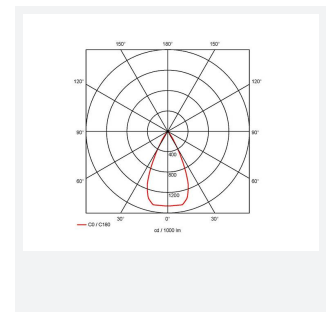

Unity S and R Retractable

Category	Downlights
Application	Ancillary, Commercial, Education, Hospitality, Residential, Retail
Specification	Architectural

Code: AULED1/SMP/OCTO

- Square and Rectangular recessed adjustable architectural downlight suitable for commercial, hospitality and retail applications
- Retractable head design allows for a range of installation applications
- Steel housing with die-cast aluminium body for excellent thermal management
- Dimmable options
- Full 360° head rotation and 90° tilting capability
- Black trim provides excellent glare control
- Remote driver with plug and play connection
- Powered by Tridonic

GENERAL INFORMATION	
Wattage	15W
Lumens Delivered	1000lm
Lm/W	73lm/W
Beam Angle	50
CRI	90
CCT	4000K
Input	220-240V
Operating Temp	-20°C - 25°C
SDCM	3
UGR	14
Cut-Out Size	90x90mm
Product Weight without Packaging	0.01 kg

TECHNICAL INFORMATION	
Light Source	LED
Colour / Finish	White
IP Rating	IP20
Class Protection	2
Internal / External	Internal
Surface / Recessed / Suspended	Recessed
Lumen Depreciation	L80 60,000h
Warranty (Years)	5
CE Mark	Yes
Height	106 mm