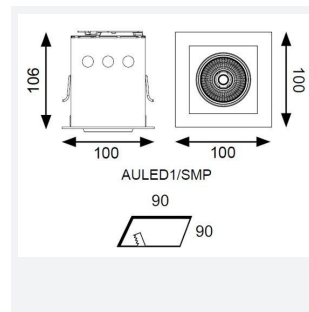

Unity S and R Retractable

Category	Downlights
Application	Ancillary, Commercial, Education, Hospitality, Residential, Retail
Specification	Architectural

Code: AULED1/SMP/OCTO

- Square and Rectangular recessed adjustable architectural downlight suitable for commercial, hospitality and retail applications
- Retractable head design allows for a range of installation applications
- Steel housing with die-cast aluminium body for excellent thermal management
- Dimmable options
- Full 360° head rotation and 90° tilting capability
- Black trim provides excellent glare control
- Remote driver with plug and play connection
- Powered by Tridonic

GENERAL INFORMATION	
Wattage	15W
Lumens Delivered	1000lm
Lm/W	73lm/W
Beam Angle	50
CRI	90
CCT	4000K
Input	220-240V
Operating Temp	-20°C - 25°C
SDCM	3
UGR	14
Cut-Out Size	90x90mm
Product Weight without Packaging	0.01 kg

TECHNICAL INFORMATION	
Light Source	LED
Colour / Finish	White
IP Rating	IP20
Class Protection	2
Internal / External	Internal
Surface / Recessed / Suspended	Recessed
Lumen Depreciation	L80 60,000h
Warranty (Years)	5
CE Mark	Yes
Height	106 mm