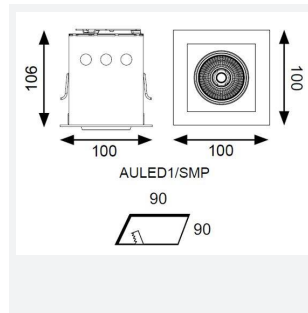

Unity S and R Retractable

Unity Square Retractable Downlight OCTO Smart
Code: AULED1/SMP/OCTO/M3

Category	Downlights
Application	Ancillary, Commercial, Education, Hospitality, Residential, Retail
Specification	Architectural

GENERAL INFORMATION	
Wattage	15W
Lumens Delivered	1000lm
Lm/W	73lm/W
Beam Angle	50
CRI	90
CCT	4000K
Input	220-240V
Operating Temp	0°C - 25°C
SDCM	3
UGR	14
Cut-Out Size	90x90mm
Product Weight without Packaging	0.01 kg

TECHNICAL INFORMATION	
Light Source	LED
Colour / Finish	White
IP Rating	IP20
Class Protection	2
Internal / External	Internal
Surface / Recessed / Suspended	Recessed
Lumen Depreciation	L80 60,000h
Warranty (Years)	5
CE Mark	Yes
Height	106 mm