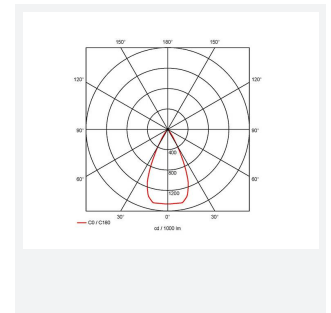

Unity S and R Retractable

Unity Square Retractable Downlight OCTO Smart
Code: AULED1/SMP/OCTO/M3

Category	Downlights
Application	Ancillary, Commercial, Education, Hospitality, Residential, Retail
Specification	Architectural

GENERAL INFORMATION	
Wattage	15W
Lumens Delivered	1000lm
Lm/W	73lm/W
Beam Angle	50
CRI	90
CCT	4000K
Input	220-240V
Operating Temp	0°C - 25°C
SDCM	3
UGR	14
Cut-Out Size	90x90mm
Product Weight without Packaging	0.01 kg

TECHNICAL INFORMATION	
Light Source	LED
Colour / Finish	White
IP Rating	IP20
Class Protection	2
Internal / External	Internal
Surface / Recessed / Suspended	Recessed
Lumen Depreciation	L80 60,000h
Warranty (Years)	5
CE Mark	Yes
Height	106 mm