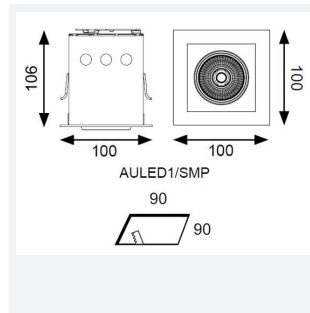

Unity S and R Retractable

Unity Square Retractable Downlight 1-10V
Code: AULED1/SMP/DD4

Category	Downlights
Application	Ancillary, Commercial, Education, Hospitality, Residential, Retail
Specification	Architectural

GENERAL INFORMATION	
Wattage	15W
Lumens Delivered	1000lm
Lm/W	73lm/W
Beam Angle	50
CRI	90
CCT	4000K
Input	220/240V
Operating Temp	-20°C - 25°C
SDCM	3
UGR	14
Cut-Out Size	90x90mm
Product Weight without Packaging	0.01 kg

TECHNICAL INFORMATION	
Light Source	LED
Colour / Finish	White
IP Rating	IP20
Class Protection	2
Internal / External	Internal
Surface / Recessed / Suspended	Recessed
Lumen Depreciation	L80 60,000h
Warranty (Years)	5
CE Mark	Yes
Height	106 mm