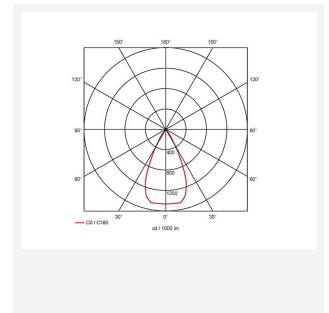

Unity S and R Retractable

Unity Square Retractable Downlight 1-10V
Code: AULED1/SMP/DD4

Category	Downlights
Application	Ancillary, Commercial, Education, Hospitality, Residential, Retail
Specification	Architectural

GENERAL INFORMATION	
Wattage	15W
Lumens Delivered	1000lm
Lm/W	73lm/W
Beam Angle	50
CRI	90
CCT	4000K
Input	220/240V
Operating Temp	-20°C - 25°C
SDCM	3
UGR	14
Cut-Out Size	90x90mm
Product Weight without Packaging	0.01 kg

TECHNICAL INFORMATION	
Light Source	LED
Colour / Finish	White
IP Rating	IP20
Class Protection	2
Internal / External	Internal
Surface / Recessed / Suspended	Recessed
Lumen Depreciation	L80 60,000h
Warranty (Years)	5
CE Mark	Yes
Height	106 mm