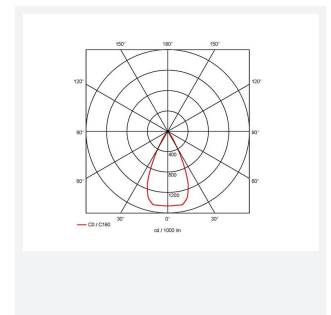

Unity S and R Retractable

Unity Square Retractable Downlight 1-10V
Code: AULED1/SMP/DD4/M3

Category	Downlights
Application	Ancillary, Commercial, Education, Hospitality, Residential, Retail
Specification	Architectural

GENERAL INFORMATION	
Wattage	15W
Lumens Delivered	1000lm
Lm/W	73lm/W
Beam Angle	50
CRI	90
CCT	4000K
Input	220-240V
Operating Temp	0°C - 25°C
SDCM	3
UGR	14
Cut-Out Size	90x90mm
Product Weight without Packaging	0.01 kg

TECHNICAL INFORMATION	
Light Source	LED
Colour / Finish	White
IP Rating	IP20
Class Protection	2
Internal / External	Internal
Surface / Recessed / Suspended	Recessed
Lumen Depreciation	L80 60,000h
Warranty (Years)	5
CE Mark	Yes
Height	106 mm