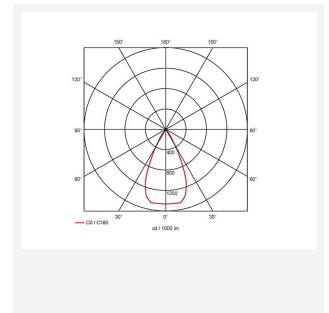

Unity S and R Retractable

Unity Square Retractable Downlight 1-10V
Code: AULED1/SMP/DD4/M3

Category	Downlights
Application	Ancillary, Commercial, Education, Hospitality, Residential, Retail
Specification	Architectural

GENERAL INFORMATION	
Wattage	15W
Lumens Delivered	1000lm
Lm/W	73lm/W
Beam Angle	50
CRI	90
CCT	4000K
Input	220/240V
Operating Temp	0°C - 25°C
SDCM	3
UGR	14
Cut-Out Size	90x90mm
Product Weight without Packaging	0.01 kg

TECHNICAL INFORMATION	
Light Source	LED
Colour / Finish	White
IP Rating	IP20
Class Protection	2
Internal / External	Internal
Surface / Recessed / Suspended	Recessed
Lumen Depreciation	L80 60,000h
Warranty (Years)	5
CE Mark	Yes
Height	106 mm