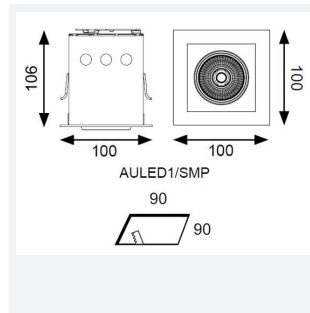

Unity S and R Retractable

Unity Square Retractable Downlight 1-10V
Code: AULED1/SMP/DD4/M3

Category	Downlights
Application	Ancillary, Commercial, Education, Hospitality, Residential, Retail
Specification	Architectural

GENERAL INFORMATION	
Wattage	15W
Lumens Delivered	1000lm
Lm/W	73lm/W
Beam Angle	50
CRI	90
CCT	4000K
Input	220/240V
Operating Temp	0°C - 25°C
SDCM	3
UGR	14
Cut-Out Size	90x90mm
Product Weight without Packaging	0.01 kg

TECHNICAL INFORMATION	
Light Source	LED
Colour / Finish	White
IP Rating	IP20
Class Protection	2
Internal / External	Internal
Surface / Recessed / Suspended	Recessed
Lumen Depreciation	L80 60,000h
Warranty (Years)	5
CE Mark	Yes
Height	106 mm