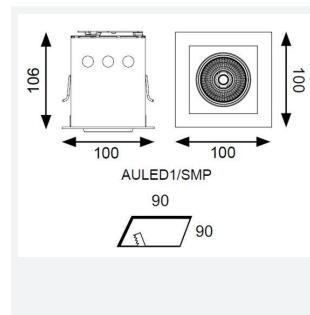

Unity S and R Retractable

Unity Square Retractable Downlight 1-10V
Code: AULED1/SMP/DD4/M3

Category	Downlights
Application	Ancillary, Commercial, Education, Hospitality, Residential, Retail
Specification	Architectural

GENERAL INFORMATION	
Wattage	15W
Lumens Delivered	1000lm
Lm/W	73lm/W
Beam Angle	50
CRI	90
CCT	4000K
Input	220-240V
Operating Temp	0°C - 25°C
SDCM	3
UGR	14
Cut-Out Size	90x90mm
Product Weight without Packaging	0.01 kg

TECHNICAL INFORMATION	
Light Source	LED
Colour / Finish	White
IP Rating	IP20
Class Protection	2
Internal / External	Internal
Surface / Recessed / Suspended	Recessed
Lumen Depreciation	L80 60,000h
Warranty (Years)	5
CE Mark	Yes
Height	106 mm