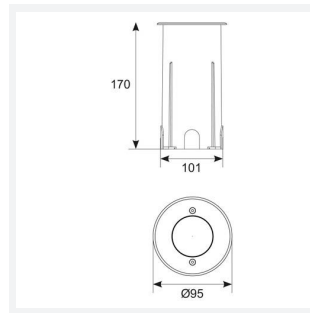

PRODUCT FEATURES

- High performance inground uplight suitable for commercial, hospitality and residential applications
- Supplied c/w installation housing for additional protection and ease of installation
- Pre-wired with 1 metre of rubber insulated cable
- Powered by HEP
- Static load test to 2000kg
- Die-cast aluminium construction with 316L stainless steel top frame
- Non-dimmable

GENERAL INFORMATION	
Wattage	4
Lumens Delivered	320lm
Lm/W	80lm/W
Beam Angle	20
CRI	90
CCT	4000K
Input	220-240V
Operating Temp	-20°C - 25°C
SDCM	3
Cut-Out Size	75mm
Product Weight without Packaging	0.842 kg

TECHNICAL INFORMATION	
Light Source	LED
Colour / Finish	Stainless Steel
IP Rating	IP67
Class Protection	1
Internal / External	External
Surface / Recessed / Suspended	Recessed
Warranty (Years)	5
CE Mark	Yes
Diameter	95 mm