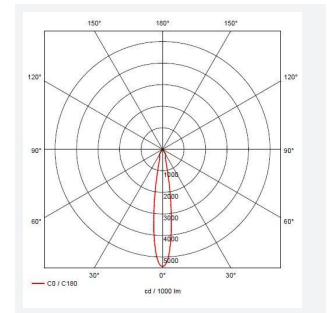

PRODUCT FEATURES

- High performance inground uplight suitable for commercial, hospitality and residential applications
- Supplied c/w installation housing for additional protection and ease of installation
- Pre-wired with 1 metre of rubber insulated cable
- Powered by HEP
- Static load test to 2000kg
- Die-cast aluminium construction with 316L stainless steel top frame
- Non-dimmable

GENERAL INFORMATION	
Wattage	4
Lumens Delivered	320lm
Lm/W	80lm/W
Beam Angle	20
CRI	90
CCT	4000K
Input	220-240V
Operating Temp	-20°C - 25°C
SDCM	3
Cut-Out Size	75mm
Product Weight without Packaging	0.842 kg

TECHNICAL INFORMATION	
Light Source	LED
Colour / Finish	Stainless Steel
IP Rating	IP67
Class Protection	1
Internal / External	External
Surface / Recessed / Suspended	Recessed
Warranty (Years)	5
CE Mark	Yes
Diameter	95 mm