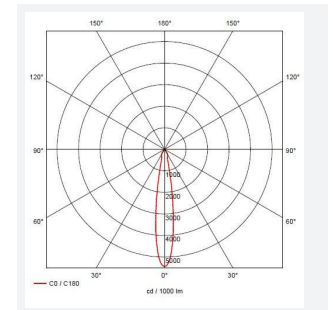

PRODUCT FEATURES

- High performance inground uplight suitable for commercial, hospitality and residential applications
- Supplied c/w installation housing for additional protection and ease of installation
- Pre-wired with 1 metre of rubber insulated cable
- Powered by HEP
- Static load test to 2000kg
- Die-cast aluminium construction with 316L stainless steel top frame
- Non-dimmable

GENERAL INFORMATION

Wattage	4
Lumens Delivered	320lm
Lm/W	80lm/W
Beam Angle	20
CRI	90
CCT	4000K
Input	220-240V
Operating Temp	-20°C - 25°C
SDCM	3
Cut-Out Size	75mm
Product Weight without Packaging	0.842 kg

TECHNICAL INFORMATION

Light Source	LED
Colour / Finish	Stainless Steel
IP Rating	IP67
Class Protection	1
Internal / External	External
Surface / Recessed / Suspended	Recessed
Warranty (Years)	5
CE Mark	Yes
Diameter	95 mm