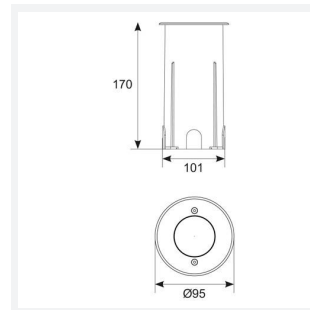

PRODUCT FEATURES

- High performance inground uplight suitable for commercial, hospitality and residential applications
- Supplied c/w installation housing for additional protection and ease of installation
- Pre-wired with 1 metre of rubber insulated cable
- Powered by HEP
- Static load test to 2000kg
- Die-cast aluminium construction with 316L stainless steel top frame
- Non-dimmable

GENERAL INFORMATION

Wattage	4
Lumens Delivered	320lm
Lm/W	80lm/W
Beam Angle	20
CRI	90
CCT	4000K
Input	220-240V
Operating Temp	-20°C - 25°C
SDCM	3
Cut-Out Size	75mm
Product Weight without Packaging	0.842 kg

TECHNICAL INFORMATION

Light Source	LED
Colour / Finish	Stainless Steel
IP Rating	IP67
Class Protection	1
Internal / External	External
Surface / Recessed / Suspended	Recessed
Warranty (Years)	5
CE Mark	Yes
Diameter	95 mm