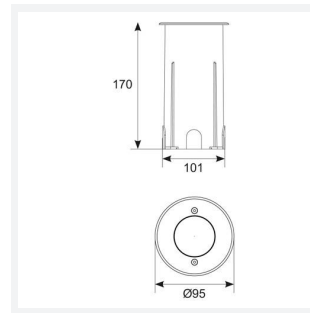

PRODUCT FEATURES

- High performance inground uplight suitable for commercial, hospitality and residential applications
- Supplied c/w installation housing for additional protection and ease of installation
- Pre-wired with 1 metre of rubber insulated cable
- Powered by HEP
- Static load test to 2000kg
- Die-cast aluminium construction with 316L stainless steel top frame
- Non-dimmable

GENERAL INFORMATION	
Wattage	4
Lumens Delivered	320lm
Lm/W	80lm/W
Beam Angle	20
CRI	90
CCT	4000K
Input	220/240V
Operating Temp	-20°C - 25°C
SDCM	3
Product Weight without Packaging	0.842 kg

TECHNICAL INFORMATION	
Light Source	LED
Colour / Finish	Stainless Steel
IP Rating	IP67
Class Protection	1
Internal / External	External
Surface / Recessed / Suspended	Recessed
Warranty (Years)	5
CE Mark	Yes
Diameter	95 mm