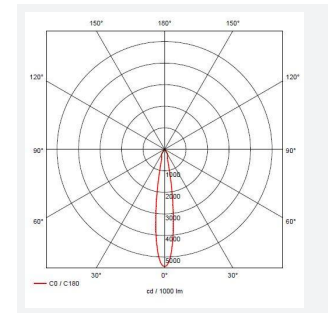

PRODUCT FEATURES

- High performance inground uplight suitable for commercial, hospitality and residential applications
- Supplied c/w installation housing for additional protection and ease of installation
- Pre-wired with 1 metre of rubber insulated cable
- Powered by HEP
- Static load test to 2000kg
- Die-cast aluminium construction with 316L stainless steel top frame
- Non-dimmable

GENERAL INFORMATION	
Wattage	4
Lumens Delivered	320lm
Lm/W	80lm/W
Beam Angle	20
CRI	90
CCT	4000K
Input	220/240V
Operating Temp	-20°C - 25°C
SDCM	3
Product Weight without Packaging	0.842 kg

TECHNICAL INFORMATION	
Light Source	LED
Colour / Finish	Stainless Steel
IP Rating	IP67
Class Protection	1
Internal / External	External
Surface / Recessed / Suspended	Recessed
Warranty (Years)	5
CE Mark	Yes
Diameter	95 mm