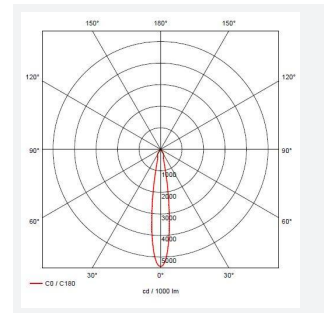

- High performance inground uplight suitable for commercial, hospitality and residential applications
- Supplied c/w installation housing for additional protection and ease of installation
- Pre-wired with 1 metre of rubber insulated cable
- Powered by HEP
- Static load test to 2000kg
- Die-cast aluminium construction with 316L stainless steel top frame
- Non-dimmable

GENERAL INFORMATION	
Wattage	4
Lumens Delivered	300lm
Lm/W	75lm/W
Beam Angle	20
CRI	90
CCT	3000K
Input	220-240V
Operating Temp	-20°C - 25°C
SDCM	3
Cut-Out Size	75mm
Product Weight without Packaging	0.842 kg

TECHNICAL INFORMATION	
Light Source	LED
Colour / Finish	Stainless Steel
IP Rating	IP67
Class Protection	1
Internal / External	External
Surface / Recessed / Suspended	Recessed
Warranty (Years)	5
CE Mark	Yes
Diameter	95 mm