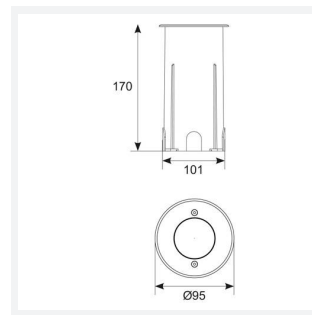

PRODUCT FEATURES

- High performance inground uplight suitable for commercial, hospitality and residential applications
- Supplied c/w installation housing for additional protection and ease of installation
- Pre-wired with 1 metre of rubber insulated cable
- Powered by HEP
- Static load test to 2000kg
- Die-cast aluminium construction with 316L stainless steel top frame
- Non-dimmable

GENERAL INFORMATION

Wattage	4
Lumens Delivered	300lm
Lm/W	75lm/W
Beam Angle	20
CRI	90
CCT	3000K
Input	220/240V
Operating Temp	-20°C - 25°C
SDCM	3
Product Weight without Packaging	0.842 kg

TECHNICAL INFORMATION

Light Source	LED
Colour / Finish	Stainless Steel
IP Rating	IP67
Class Protection	1
Internal / External	External
Surface / Recessed / Suspended	Recessed
Warranty (Years)	5
CE Mark	Yes
Diameter	95 mm