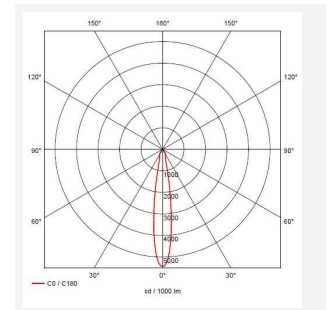

PRODUCT FEATURES

- High performance inground uplight suitable for commercial, hospitality and residential applications
- Supplied c/w installation housing for additional protection and ease of installation
- Pre-wired with 1 metre of rubber insulated cable
- Powered by HEP
- Static load test to 2000kg
- Die-cast aluminium construction with 316L stainless steel top frame
- Non-dimmable

GENERAL INFORMATION	
Wattage	4
Lumens Delivered	300lm
Lm/W	75lm/W
Beam Angle	20
CRI	90
CCT	3000K
Input	220-240V
Operating Temp	-20°C - 25°C
SDCM	3
Cut-Out Size	75mm
Product Weight without Packaging	0.842 kg

TECHNICAL INFORMATION	
Light Source	LED
Colour / Finish	Stainless Steel
IP Rating	IP67
Class Protection	1
Internal / External	External
Surface / Recessed / Suspended	Recessed
Warranty (Years)	5
CE Mark	Yes
Diameter	95 mm