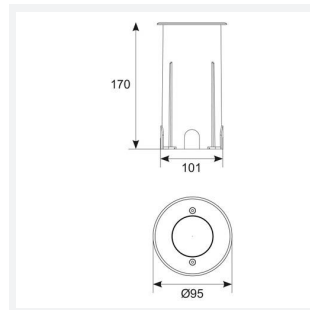

PRODUCT FEATURES

- High performance inground uplight suitable for commercial, hospitality and residential applications
- Supplied c/w installation housing for additional protection and ease of installation
- Pre-wired with 1 metre of rubber insulated cable
- Powered by HEP
- Static load test to 2000kg
- Die-cast aluminium construction with 316L stainless steel top frame
- Non-dimmable

GENERAL INFORMATION	
Wattage	4
Lumens Delivered	300lm
Lm/W	75lm/W
Beam Angle	20
CRI	90
CCT	3000K
Input	220-240V
Operating Temp	-20°C - 25°C
SDCM	3
Cut-Out Size	75mm
Product Weight without Packaging	0.842 kg

TECHNICAL INFORMATION	
Light Source	LED
Colour / Finish	Stainless Steel
IP Rating	IP67
Class Protection	1
Internal / External	External
Surface / Recessed / Suspended	Recessed
Warranty (Years)	5
CE Mark	Yes
Diameter	95 mm