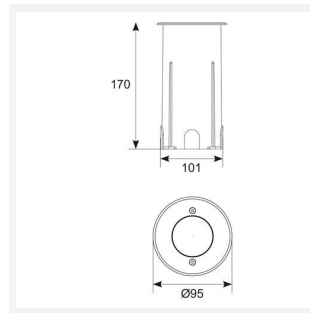

- High performance inground uplight suitable for commercial, hospitality and residential applications
- Supplied c/w installation housing for additional protection and ease of installation
- Pre-wired with 1 metre of rubber insulated cable
- Powered by HEP
- Static load test to 2000kg
- Die-cast aluminium construction with 316L stainless steel top frame
- Non-dimmable

GENERAL INFORMATION	
Wattage	4
Lumens Delivered	300lm
Lm/W	75lm/W
Beam Angle	20
CRI	90
CCT	3000K
Input	220-240V
Operating Temp	-20°C - 25°C
SDCM	3
Cut-Out Size	75mm
Product Weight without Packaging	0.842 kg

TECHNICAL INFORMATION	
Light Source	LED
Colour / Finish	Stainless Steel
IP Rating	IP67
Class Protection	1
Internal / External	External
Surface / Recessed / Suspended	Recessed
Warranty (Years)	5
CE Mark	Yes
Diameter	95 mm