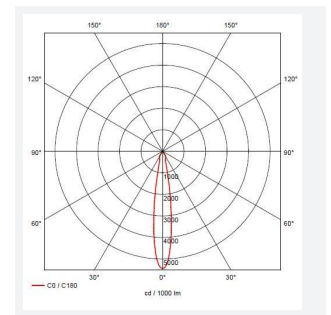

PRODUCT FEATURES

- High performance inground uplight suitable for commercial, hospitality and residential applications
- Supplied c/w installation housing for additional protection and ease of installation
- Pre-wired with 1 metre of rubber insulated cable
- Powered by HEP
- Static load test to 2000kg
- Die-cast aluminium construction with 316L stainless steel top frame
- Non-dimmable

GENERAL INFORMATION

Wattage	4
Lumens Delivered	300lm
Lm/W	75lm/W
Beam Angle	20
CRI	90
CCT	3000K
Input	220/240V
Operating Temp	-20°C - 25°C
SDCM	3
Product Weight without Packaging	0.842 kg

TECHNICAL INFORMATION

Light Source	LED
Colour / Finish	Stainless Steel
IP Rating	IP67
Class Protection	1
Internal / External	External
Surface / Recessed / Suspended	Recessed
Warranty (Years)	5
CE Mark	Yes
Diameter	95 mm