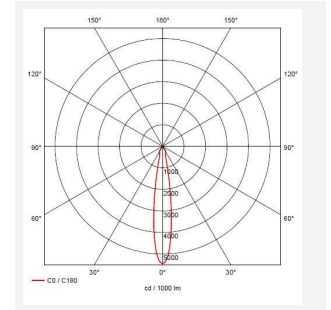

PRODUCT FEATURES

- Powerful compact LED inground uplight suitable for commercial, hospitality and residential applications
- Static load test to 2000kg
- Pre-wired with 1 metre of rubber insulated cable
- Powered by HEP
- Die-cast aluminium construction with 316L stainless steel top frame
- Supplied c/w installation housing for additional protection and ease of installation
- Non-dimmable

GENERAL INFORMATION	
Wattage	3
Lumens Delivered	130lm
Lm/W	45lm/W
Beam Angle	20
CRI	90
CCT	4000K
Input	220-240V
Operating Temp	-20°C - 25°C
SDCM	3
Cut-Out Size	50mm
Energy efficiency class	F
Product Weight without Packaging	0.485 kg

TECHNICAL INFORMATION	
Light Source	LED
Colour / Finish	Stainless Steel
IP Rating	IP67
Class Protection	1
Internal / External	External
Surface / Recessed / Suspended	Recessed
Warranty (Years)	5
CE Mark	Yes
Diameter	68 mm