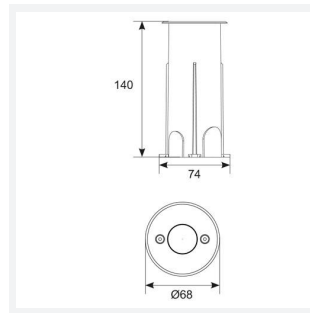

Turlock

Turlock 70 LED Walkover IP67
Code: ATURWOLED/70

Category	Feature Lighting
Application	Commercial, Education, Healthcare, Hospitality, Outdoor, Residential, Retail
Specification	Architectural

- Powerful compact LED inground uplight suitable for commercial, hospitality and residential applications
- Static load test to 2000kg
- Pre-wired with 1 metre of rubber insulated cable
- Powered by HEP
- Die-cast aluminium construction with 316L stainless steel top frame
- Supplied c/w installation housing for additional protection and ease of installation
- Non-dimmable

GENERAL INFORMATION	
Wattage	3
Lumens Delivered	130lm
Lm/W	45lm/W
Beam Angle	20
CRI	90
CCT	4000K
Input	220-240V
Operating Temp	-20°C - 25°C
SDCM	3
Cut-Out Size	50mm
Energy efficiency class	F
Product Weight without Packaging	0.485 kg

TECHNICAL INFORMATION	
Light Source	LED
Colour / Finish	Stainless Steel
IP Rating	IP67
Class Protection	1
Internal / External	External
Surface / Recessed / Suspended	Recessed
Warranty (Years)	5
CE Mark	Yes
Diameter	68 mm