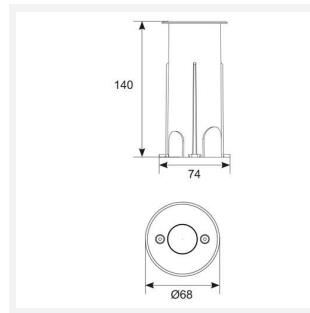

PRODUCT FEATURES

- Powerful compact LED inground uplight suitable for commercial, hospitality and residential applications
- Static load test to 2000kg
- Pre-wired with 1 metre of rubber insulated cable
- Powered by HEP
- Die-cast aluminium construction with 316L stainless steel top frame
- Supplied c/w installation housing for additional protection and ease of installation
- Non-dimmable

GENERAL INFORMATION	
Wattage	3
Lumens Delivered	130lm
Lm/W	45lm/W
Beam Angle	20
CRI	90
CCT	4000K
Input	220/240V
Operating Temp	-20°C - 25°C
SDCM	3
Energy efficiency class	F
Product Weight without Packaging	0.485 kg

TECHNICAL INFORMATION	
Light Source	LED
Colour / Finish	Stainless Steel
IP Rating	IP67
Class Protection	1
Internal / External	External
Surface / Recessed / Suspended	Recessed
Warranty (Years)	5
CE Mark	Yes
Diameter	68 mm