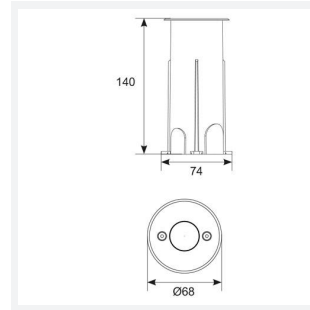

PRODUCT FEATURES

- Powerful compact LED inground uplight suitable for commercial, hospitality and residential applications
- Static load test to 2000kg
- Pre-wired with 1 metre of rubber insulated cable
- Powered by HEP
- Die-cast aluminium construction with 316L stainless steel top frame
- Supplied c/w installation housing for additional protection and ease of installation
- Non-dimmable

GENERAL INFORMATION	
Wattage	3
Lumens Delivered	130lm
Lm/W	45lm/W
Beam Angle	20
CRI	90
CCT	4000K
Input	220-240V
Operating Temp	-20°C - 25°C
SDCM	3
Cut-Out Size	50mm
Energy efficiency class	F
Product Weight without Packaging	0.485 kg

TECHNICAL INFORMATION	
Light Source	LED
Colour / Finish	Stainless Steel
IP Rating	IP67
Class Protection	1
Internal / External	External
Surface / Recessed / Suspended	Recessed
Warranty (Years)	5
CE Mark	Yes
Diameter	68 mm