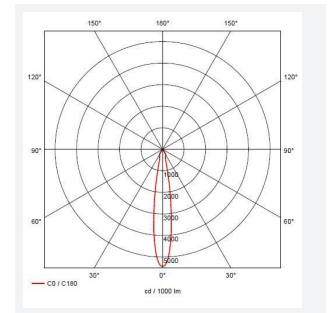

PRODUCT FEATURES

- Powerful compact LED inground uplight suitable for commercial, hospitality and residential applications
- Static load test to 2000kg
- Pre-wired with 1 metre of rubber insulated cable
- Powered by HEP
- Die-cast aluminium construction with 316L stainless steel top frame
- Supplied c/w installation housing for additional protection and ease of installation
- Non-dimmable

GENERAL INFORMATION	
Wattage	3
Lumens Delivered	130lm
Lm/W	45lm/W
Beam Angle	20
CRI	90
CCT	4000K
Input	220/240V
Operating Temp	-20°C - 25°C
SDCM	3
Energy efficiency class	F
Product Weight without Packaging	0.485 kg

TECHNICAL INFORMATION	
Light Source	LED
Colour / Finish	Stainless Steel
IP Rating	IP67
Class Protection	1
Internal / External	External
Surface / Recessed / Suspended	Recessed
Warranty (Years)	5
CE Mark	Yes
Diameter	68 mm