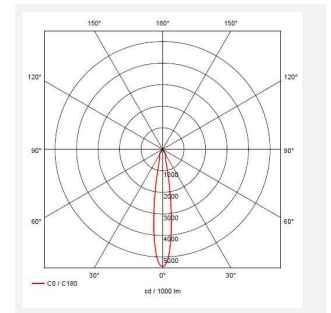

- Powerful compact LED inground uplight suitable for commercial, hospitality and residential applications
- Static load test to 2000kg
- Pre-wired with 1 metre of rubber insulated cable
- Powered by HEP
- Die-cast aluminium construction with 316L stainless steel top frame
- Supplied c/w installation housing for additional protection and ease of installation
- Non-dimmable

GENERAL INFORMATION	
Wattage	3
Lumens Delivered	130lm
Lm/W	45lm/W
Beam Angle	20
CRI	90
CCT	4000K
Input	220-240V
Operating Temp	-20°C - 25°C
SDCM	3
Cut-Out Size	50mm
Energy efficiency class	F
Product Weight without Packaging	0.485 kg

TECHNICAL INFORMATION	
Light Source	LED
Colour / Finish	Stainless Steel
IP Rating	IP67
Class Protection	1
Internal / External	External
Surface / Recessed / Suspended	Recessed
Warranty (Years)	5
CE Mark	Yes
Diameter	68 mm