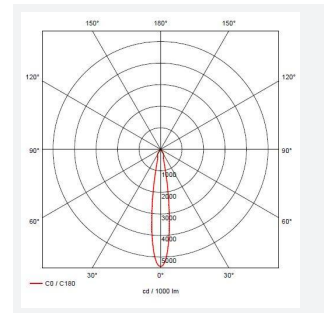

• Mini drive over cover accessory

• Compatible with Turlock LED Inground Uplight

GENERAL INFORMATION

Product Weight without Packaging 0.109

TECHNICAL INFORMATION

Light Source	LED
Colour / Finish	Stainless Steel
Surface / Recessed / Suspended	Recessed
CE Mark	Yes
Diameter	68 mm
Height	5 mm