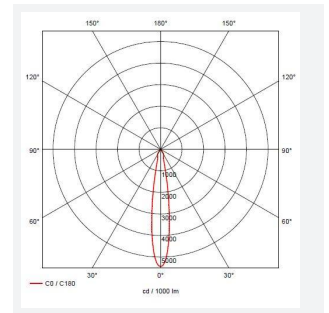

# Turlock

Turlock 70 4-Way Mini Drive Over Cover  
**Code:** ATURWOLED/70/4

<b>Category</b>	Feature Lighting
<b>Application</b>	Commercial, Education, Healthcare, Hospitality, Residential, Retail
<b>Specification</b>	Architectural