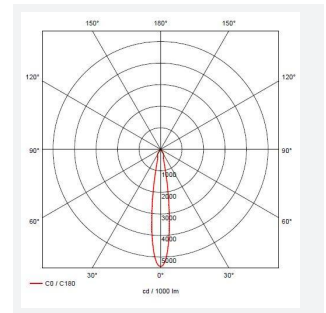

# Turlock

Turlock 70 2-Way Mini Drive Over Cover  
Code: ATURWOLED/70/2

Category	Feature Lighting
Application	Commercial, Education, Healthcare, Hospitality, Residential, Retail
Specification	Architectural

- Mini drive over cover accessory

- Compatible with Turlock LED Inground Uplight

GENERAL INFORMATION	
Product Weight without Packaging	0.108

TECHNICAL INFORMATION	
Light Source	LED
Colour / Finish	Stainless Steel
Surface / Recessed / Suspended	Recessed
CE Mark	Yes
Diameter	68 mm
Height	5 mm