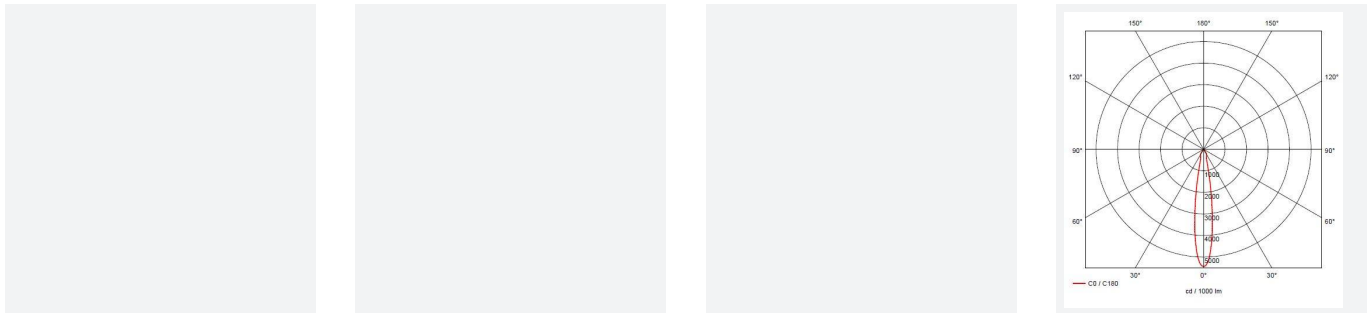

Turlock

Turlock 70 2-Way Mini Drive Over Cover
Code: ATURWOLED/70/2

Category	Feature Lighting
Application	Commercial, Education, Healthcare, Hospitality, Residential, Retail
Specification	Architectural

PRODUCT FEATURES

- Mini drive over cover accessory
- Compatible with Turlock LED Inground Uplight

GENERAL INFORMATION	
Product Weight without Packaging	0.108

TECHNICAL INFORMATION	
Light Source	LED
Colour / Finish	Stainless Steel
Surface / Recessed / Suspended	Recessed
CE Mark	Yes