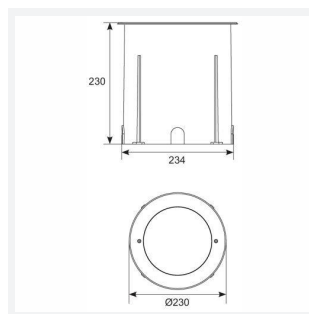

PRODUCT FEATURES

- High performance inground uplight suitable for commercial, hospitality and residential applications
- Die-cast aluminium construction with 316L stainless steel top frame
- Static load test to 2000kg; suitable for vehicular and pedestrian traffic
- Supplied c/w installation housing for additional protection and ease of installation
- Pre-wired with 1 metre of rubber insulated cable
- Non-dimmable

GENERAL INFORMATION

Wattage	19
Lumens Delivered	2200lm
Lm/W	116lm/W
Beam Angle	20
CRI	90
CCT	4000K
Input	220/240V
Operating Temp	-20°C - 25°C
SDCM	3
Product Weight without Packaging	3.559 kg

TECHNICAL INFORMATION

Light Source	LED
Colour / Finish	Stainless Steel
IP Rating	IP67
Class Protection	1
Internal / External	External
Surface / Recessed / Suspended	Recessed
Warranty (Years)	5
CE Mark	Yes
Diameter	230 mm