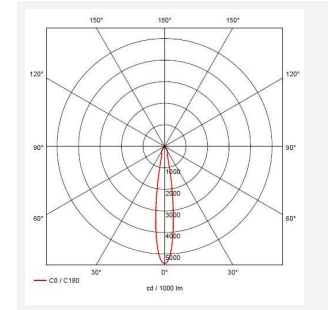

PRODUCT FEATURES

- High performance inground uplight suitable for commercial, hospitality and residential applications
- Die-cast aluminium construction with 316L stainless steel top frame
- Static load test to 2000kg: suitable for vehicular and pedestrian traffic
- Supplied c/w installation housing for additional protection and ease of installation
- Pre-wired with 1 metre of rubber insulated cable
- Non-dimmable

GENERAL INFORMATION

Wattage	19
Lumens Delivered	2200lm
Lm/W	116lm/W
Beam Angle	20
CRI	90
CCT	4000K
Input	220-240V
Operating Temp	-20°C - 25°C
SDCM	3
Cut-Out Size	210mm
Product Weight without Packaging	3.559 kg

TECHNICAL INFORMATION

Light Source	LED
Colour / Finish	Stainless Steel
IP Rating	IP67
Class Protection	1
Internal / External	External
Surface / Recessed / Suspended	Recessed
Warranty (Years)	5
CE Mark	Yes
Diameter	230 mm