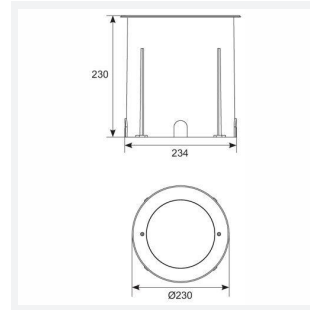

PRODUCT FEATURES

- High performance inground uplight suitable for commercial, hospitality and residential applications
- Die-cast aluminium construction with 316L stainless steel top frame
- Static load test to 2000kg: suitable for vehicular and pedestrian traffic
- Supplied c/w installation housing for additional protection and ease of installation
- Pre-wired with 1 metre of rubber insulated cable
- Non-dimmable

GENERAL INFORMATION

Wattage	19
Lumens Delivered	2200lm
Lm/W	116lm/W
Beam Angle	20
CRI	90
CCT	4000K
Input	220-240V
Operating Temp	-20°C - 25°C
SDCM	3
Cut-Out Size	210mm
Product Weight without Packaging	3.559 kg

TECHNICAL INFORMATION

Light Source	LED
Colour / Finish	Stainless Steel
IP Rating	IP67
Class Protection	1
Internal / External	External
Surface / Recessed / Suspended	Recessed
Warranty (Years)	5
CE Mark	Yes
Diameter	230 mm