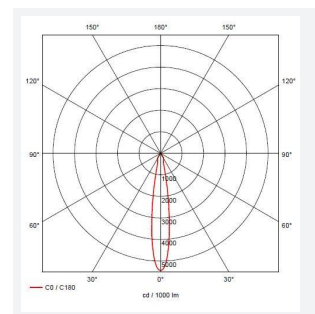

PRODUCT FEATURES

- High performance inground uplight suitable for commercial, hospitality and residential applications
- Die-cast aluminium construction with 316L stainless steel top frame
- Static load test to 2000kg; suitable for vehicular and pedestrian traffic
- Supplied c/w installation housing for additional protection and ease of installation
- Pre-wired with 1 metre of rubber insulated cable
- Non-dimmable

GENERAL INFORMATION

Wattage	19
Lumens Delivered	2200lm
Lm/W	116lm/W
Beam Angle	20
CRI	90
CCT	4000K
Input	220/240V
Operating Temp	-20°C - 25°C
SDCM	3
Product Weight without Packaging	3.559 kg

TECHNICAL INFORMATION

Light Source	LED
Colour / Finish	Stainless Steel
IP Rating	IP67
Class Protection	1
Internal / External	External
Surface / Recessed / Suspended	Recessed
Warranty (Years)	5
CE Mark	Yes
Diameter	230 mm