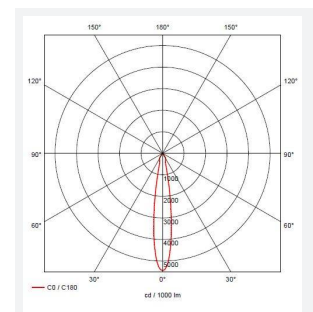

- High performance inground uplight suitable for commercial, hospitality and residential applications
- Die-cast aluminium construction with 316L stainless steel top frame
- Static load test to 2000kg; suitable for vehicular and pedestrian traffic
- Supplied c/w installation housing for additional protection and ease of installation
- Pre-wired with 1 metre of rubber insulated cable
- Non-dimmable

GENERAL INFORMATION	
Wattage	19
Lumens Delivered	2200lm
Lm/W	116lm/W
Beam Angle	20
CRI	90
CCT	4000K
Input	220-240V
Operating Temp	-20°C - 25°C
SDCM	3
Cut-Out Size	210mm
Product Weight without Packaging	3.559 kg

TECHNICAL INFORMATION	
Light Source	LED
Colour / Finish	Stainless Steel
IP Rating	IP67
Class Protection	1
Internal / External	External
Surface / Recessed / Suspended	Recessed
Warranty (Years)	5
CE Mark	Yes
Diameter	230 mm