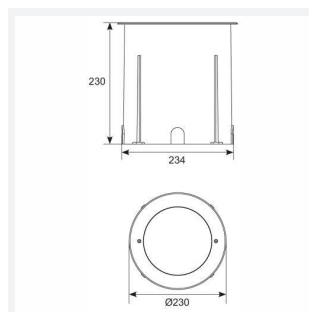

- High performance inground uplight suitable for commercial, hospitality and residential applications
- Die-cast aluminium construction with 316L stainless steel top frame
- Static load test to 2000kg; suitable for vehicular and pedestrian traffic
- Supplied c/w installation housing for additional protection and ease of installation
- Pre-wired with 1 metre of rubber insulated cable
- Non-dimmable

GENERAL INFORMATION	
Wattage	19
Lumens Delivered	2200lm
Lm/W	116lm/W
Beam Angle	20
CRI	90
CCT	4000K
Input	220-240V
Operating Temp	-20°C - 25°C
SDCM	3
Cut-Out Size	210mm
Product Weight without Packaging	3.559 kg

TECHNICAL INFORMATION	
Light Source	LED
Colour / Finish	Stainless Steel
IP Rating	IP67
Class Protection	1
Internal / External	External
Surface / Recessed / Suspended	Recessed
Warranty (Years)	5
CE Mark	Yes
Diameter	230 mm