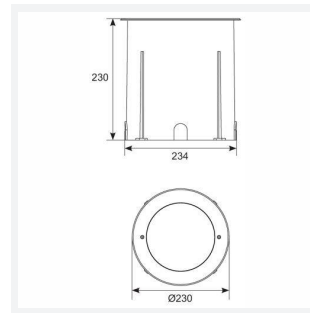

PRODUCT FEATURES

- High performance inground uplight suitable for commercial, hospitality and residential applications
- Die-cast aluminium construction with 316L stainless steel top frame
- Static load test to 2000kg; suitable for vehicular and pedestrian traffic
- Supplied c/w installation housing for additional protection and ease of installation
- Pre-wired with 1 metre of rubber insulated cable
- Non-dimmable

GENERAL INFORMATION	
Wattage	19
Lumens Delivered	2000lm
Lm/W	106lm/W
Beam Angle	20
CRI	90
CCT	3000K
Input	220/240V
Operating Temp	-20°C - 25°C
SDCM	3
Product Weight without Packaging	3.559 kg

TECHNICAL INFORMATION	
Light Source	LED
Colour / Finish	Stainless Steel
IP Rating	IP67
Class Protection	1
Internal / External	External
Surface / Recessed / Suspended	Recessed
Warranty (Years)	5
CE Mark	Yes
Diameter	230 mm