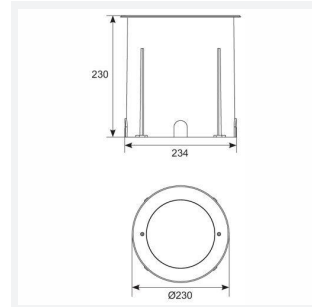

PRODUCT FEATURES

- High performance inground uplight suitable for commercial, hospitality and residential applications
- Die-cast aluminium construction with 316L stainless steel top frame
- Static load test to 2000kg: suitable for vehicular and pedestrian traffic
- Supplied c/w installation housing for additional protection and ease of installation
- Pre-wired with 1 metre of rubber insulated cable
- Non-dimmable

GENERAL INFORMATION	
Wattage	19
Lumens Delivered	2000lm
Lm/W	106lm/W
Beam Angle	20
CRI	90
CCT	3000K
Input	220-240V
Operating Temp	-20°C - 25°C
SDCM	3
Cut-Out Size	210mm
Product Weight without Packaging	3.559 kg

TECHNICAL INFORMATION	
Light Source	LED
Colour / Finish	Stainless Steel
IP Rating	IP67
Class Protection	1
Internal / External	External
Surface / Recessed / Suspended	Recessed
Warranty (Years)	5
CE Mark	Yes
Diameter	230 mm