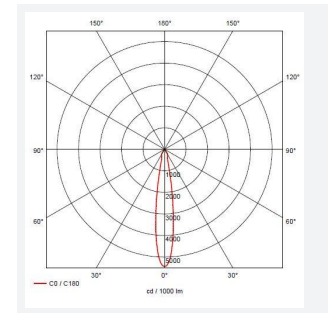

PRODUCT FEATURES

- High performance inground uplight suitable for commercial, hospitality and residential applications
- Die-cast aluminium construction with 316L stainless steel top frame
- Static load test to 2000kg; suitable for vehicular and pedestrian traffic
- Supplied c/w installation housing for additional protection and ease of installation
- Pre-wired with 1 metre of rubber insulated cable
- Non-dimmable

GENERAL INFORMATION	
Wattage	19
Lumens Delivered	2000lm
Lm/W	106lm/W
Beam Angle	20
CRI	90
CCT	3000K
Input	220/240V
Operating Temp	-20°C - 25°C
SDCM	3
Product Weight without Packaging	3.559 kg

TECHNICAL INFORMATION	
Light Source	LED
Colour / Finish	Stainless Steel
IP Rating	IP67
Class Protection	1
Internal / External	External
Surface / Recessed / Suspended	Recessed
Warranty (Years)	5
CE Mark	Yes
Diameter	230 mm