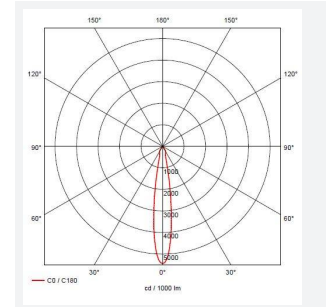

PRODUCT FEATURES

- High performance inground uplight suitable for commercial, hospitality and residential applications
- Die-cast aluminium construction with 316L stainless steel top frame
- Static load test to 2000kg: suitable for vehicular and pedestrian traffic
- Supplied c/w installation housing for additional protection and ease of installation
- Pre-wired with 1 metre of rubber insulated cable
- Non-dimmable

GENERAL INFORMATION	
Wattage	19
Lumens Delivered	2000lm
Lm/W	106lm/W
Beam Angle	20
CRI	90
CCT	3000K
Input	220-240V
Operating Temp	-20°C - 25°C
SDCM	3
Cut-Out Size	210mm
Product Weight without Packaging	3.559 kg

TECHNICAL INFORMATION	
Light Source	LED
Colour / Finish	Stainless Steel
IP Rating	IP67
Class Protection	1
Internal / External	External
Surface / Recessed / Suspended	Recessed
Warranty (Years)	5
CE Mark	Yes
Diameter	230 mm