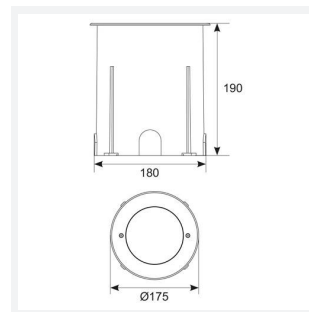

- High performance inground uplight suitable for commercial, hospitality and residential applications
- Die-cast aluminium construction with 316L stainless steel top frame
- Static load test to 2000kg; suitable for vehicular and pedestrian traffic
- Powered by HEP
- Supplied c/w installation housing for additional protection and ease of installation
- Pre-wired with 1 metre of rubber insulated cable
- Triac dimmable as standard

GENERAL INFORMATION	
Wattage	8
Lumens Delivered	870lm
Lm/W	110lm/W
Beam Angle	20
CRI	90
CCT	4000K
Input	220-240V
Operating Temp	-20°C - 25°C
SDCM	3
Cut-Out Size	155mm
Product Weight without Packaging	2.126 kg

TECHNICAL INFORMATION	
Light Source	LED
Colour / Finish	Stainless Steel
IP Rating	IP67
Class Protection	1
Internal / External	External
Surface / Recessed / Suspended	Recessed
Warranty (Years)	5
CE Mark	Yes
Diameter	175 mm