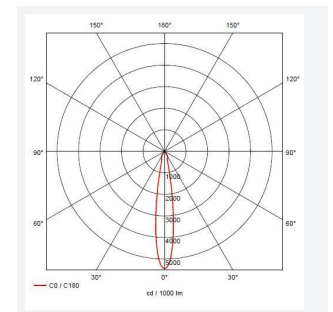

- High performance inground uplight suitable for commercial, hospitality and residential applications
- Die-cast aluminium construction with 316L stainless steel top frame
- Static load test to 2000kg; suitable for vehicular and pedestrian traffic
- Powered by HEP
- Supplied c/w installation housing for additional protection and ease of installation
- Pre-wired with 1 metre of rubber insulated cable
- Triac dimmable as standard

GENERAL INFORMATION	
Wattage	8
Lumens Delivered	870lm
Lm/W	110lm/W
Beam Angle	20
CRI	90
CCT	4000K
Input	220-240V
Operating Temp	-20°C - 25°C
SDCM	3
Cut-Out Size	155mm
Product Weight without Packaging	2.126 kg

TECHNICAL INFORMATION	
Light Source	LED
Colour / Finish	Stainless Steel
IP Rating	IP67
Class Protection	1
Internal / External	External
Surface / Recessed / Suspended	Recessed
Warranty (Years)	5
CE Mark	Yes
Diameter	175 mm